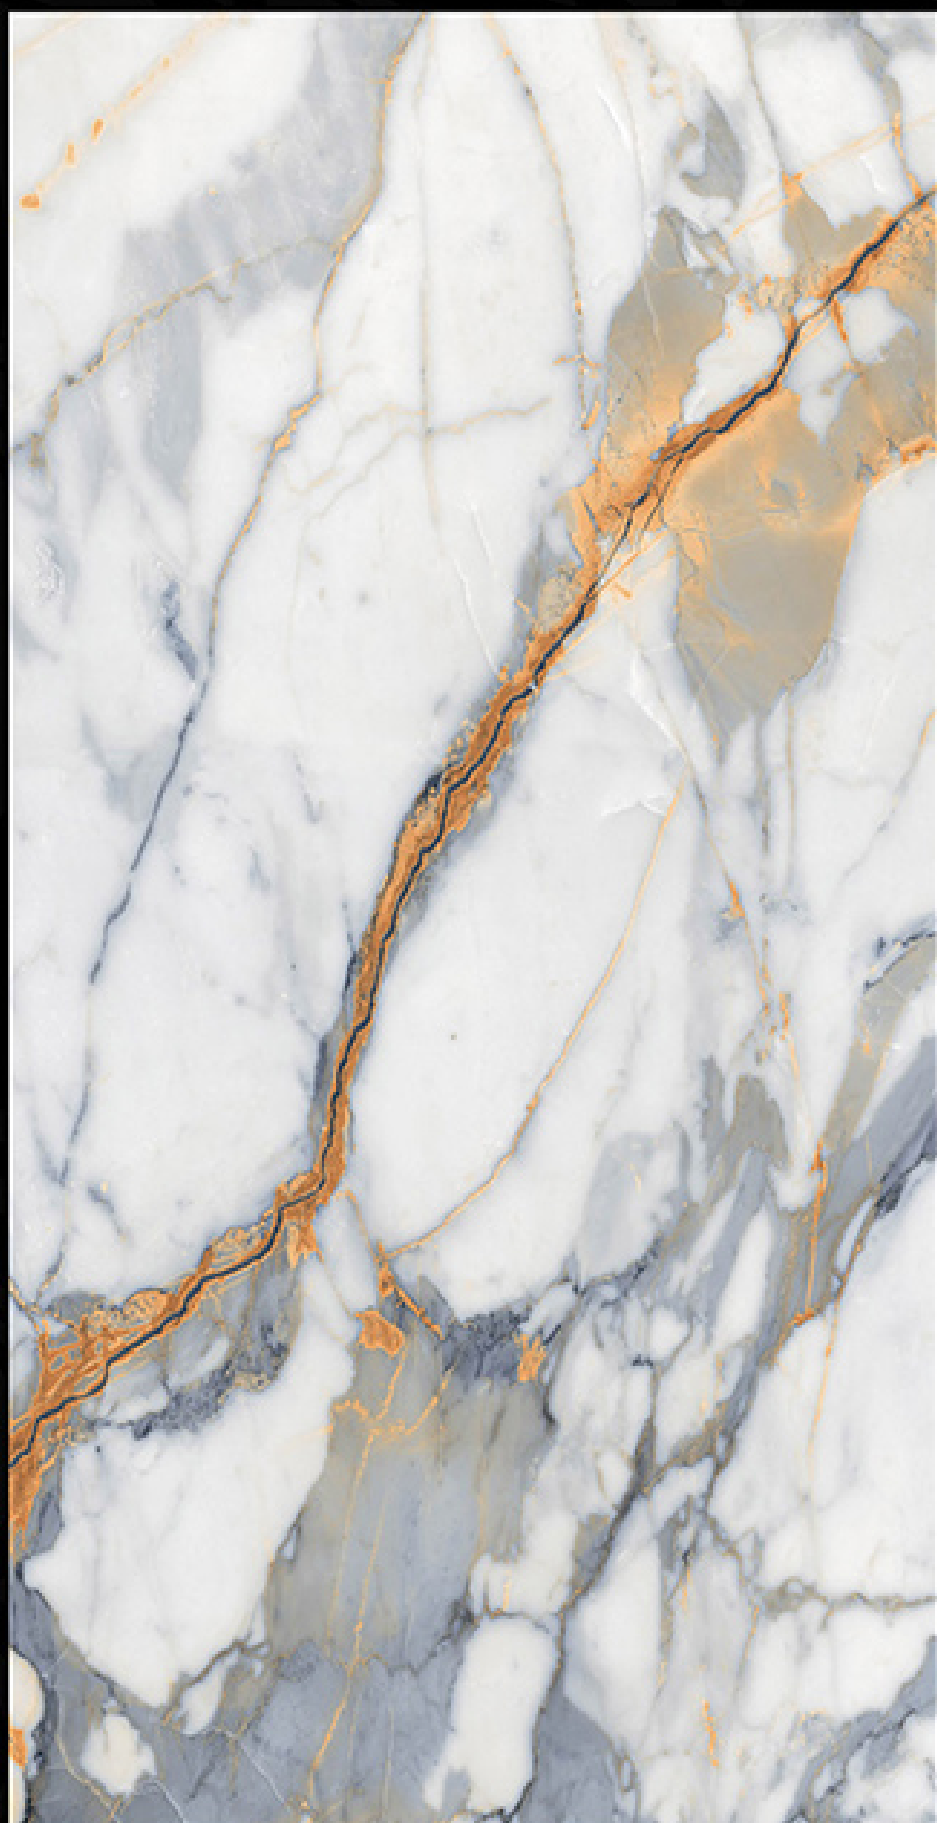

GLAZED VITRIFIED TILES

600X1200 MM

HIGH GLOSSY

➔ SANTIAGO PISTA

GLAZED VITRIFIED TILES
600X1200 MM
HIGH GLOSSY

➔ SIRIO_BROWN

GLAZED VITRIFIED TILES
600X1200 MM
HIGH GLOSSY

➔ SNOW BLUE