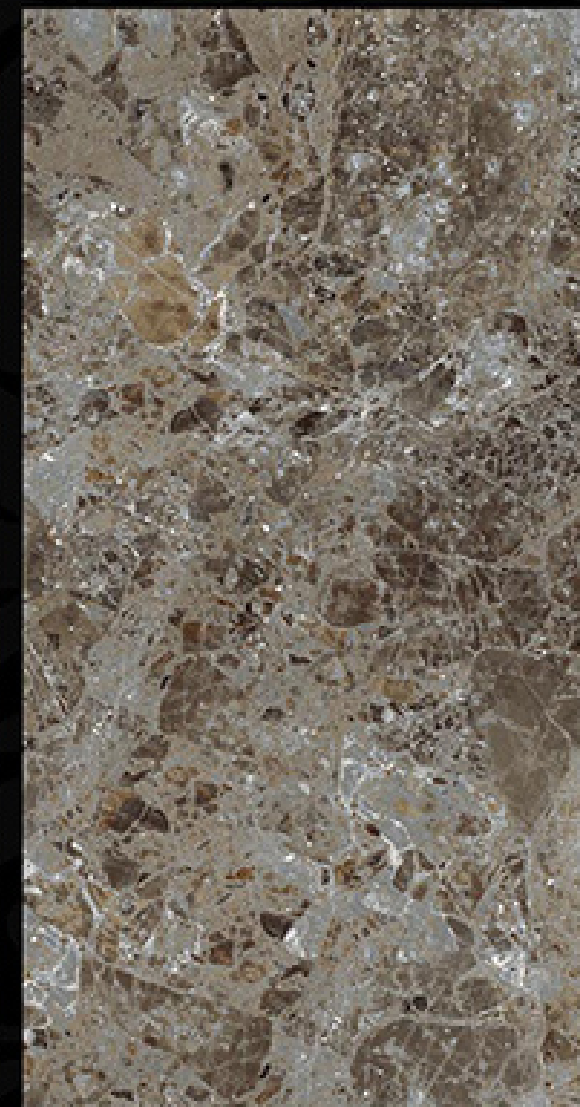

GLAZED VITRIFIED TILES

600X1200 MM

HIGH GLOSSY