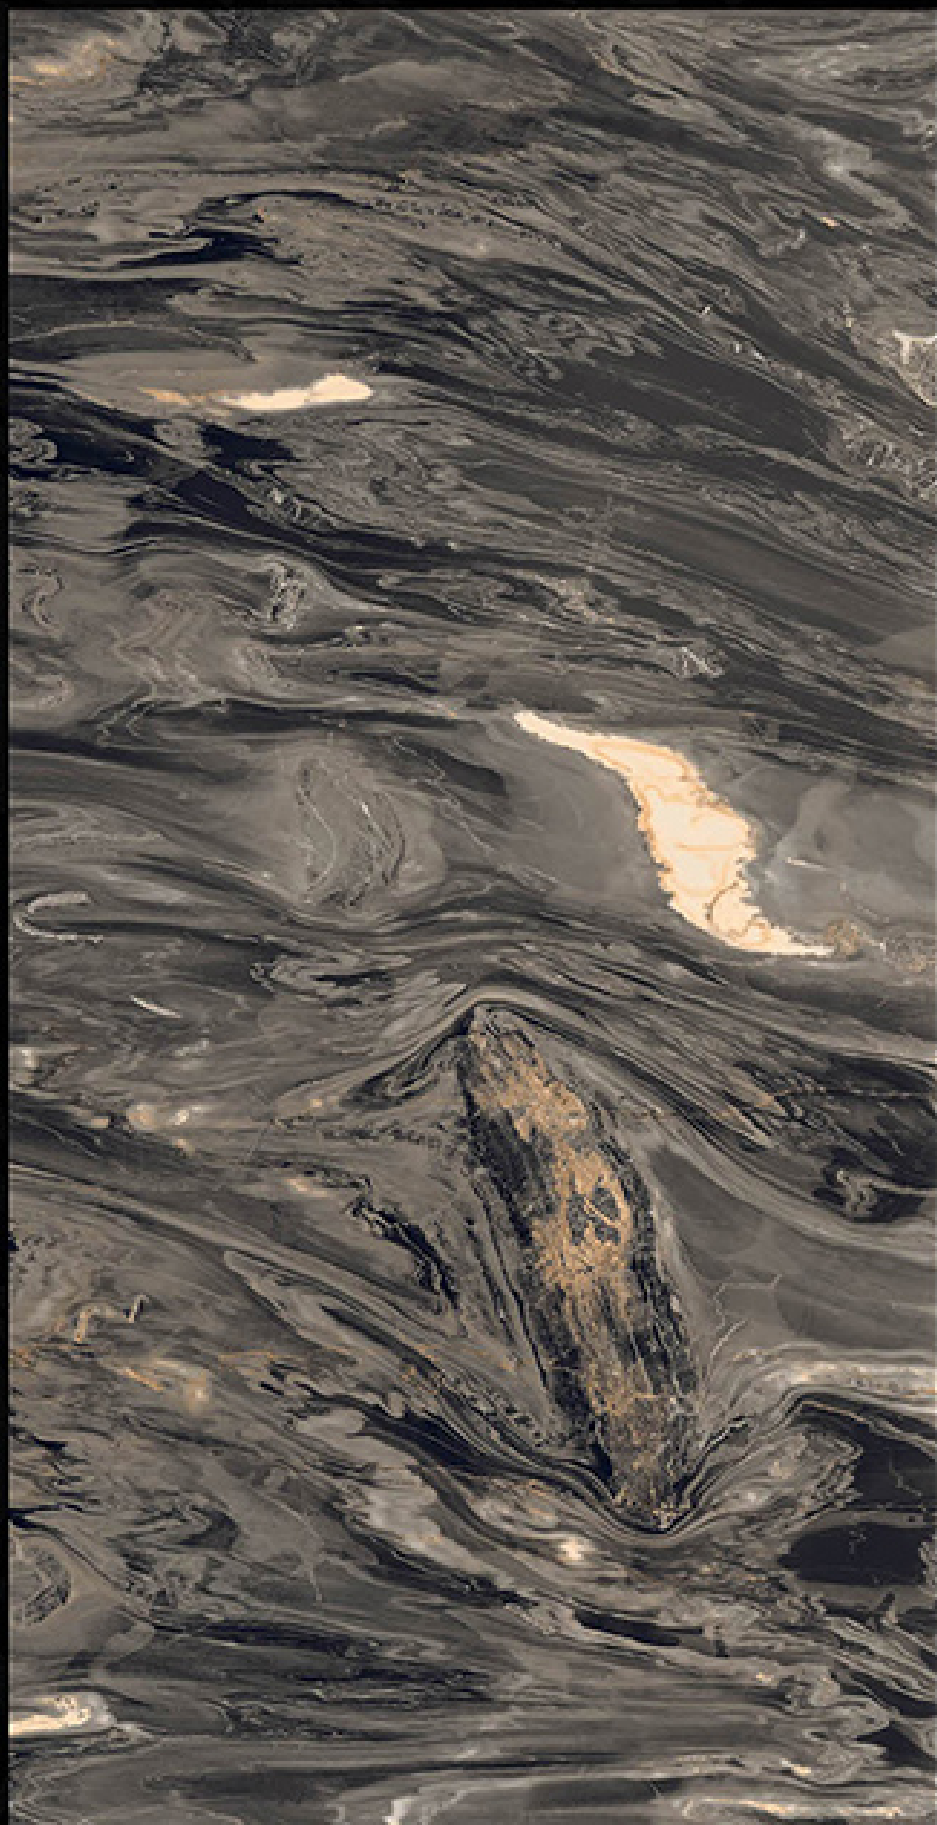

GLAZED VITRIFIED TILES

600X1200 MM

HIGH GLOSSY

➔ CORBIN GOLD

GLAZED VITRIFIED TILES

600X1200 MM

HIGH GLOSSY

➔ DAROTO_MOKA