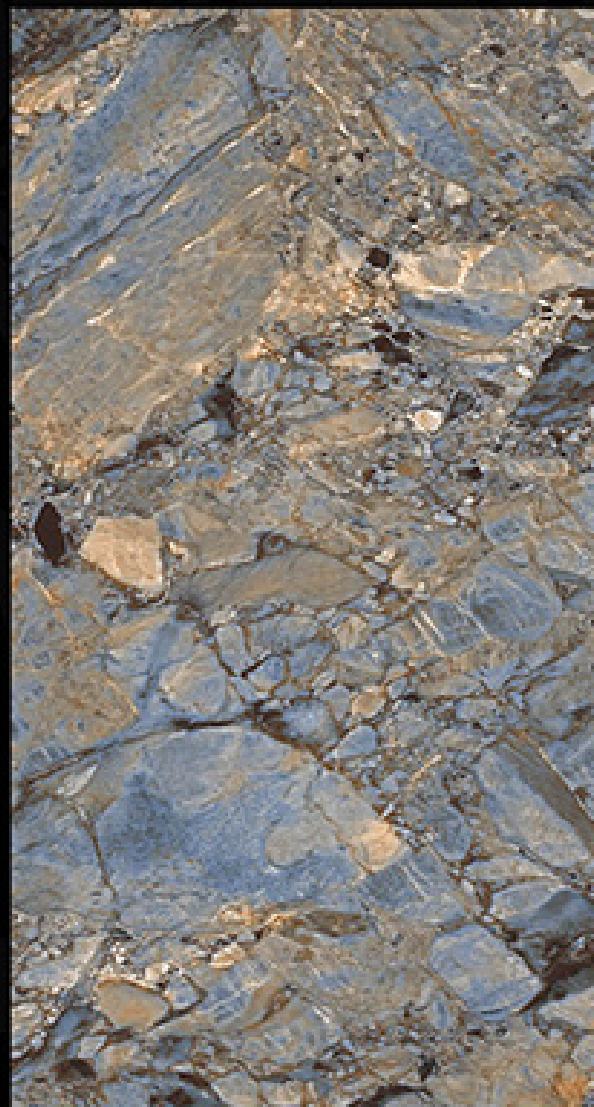

GLAZED VITRIFIED TILES

600X1200 MM

HIGH GLOSSY

➔ SPIRIT_BLUE

GLAZED VITRIFIED TILES

600X1200 MM

HIGH GLOSSY

➔ SPIRIT_BROWN