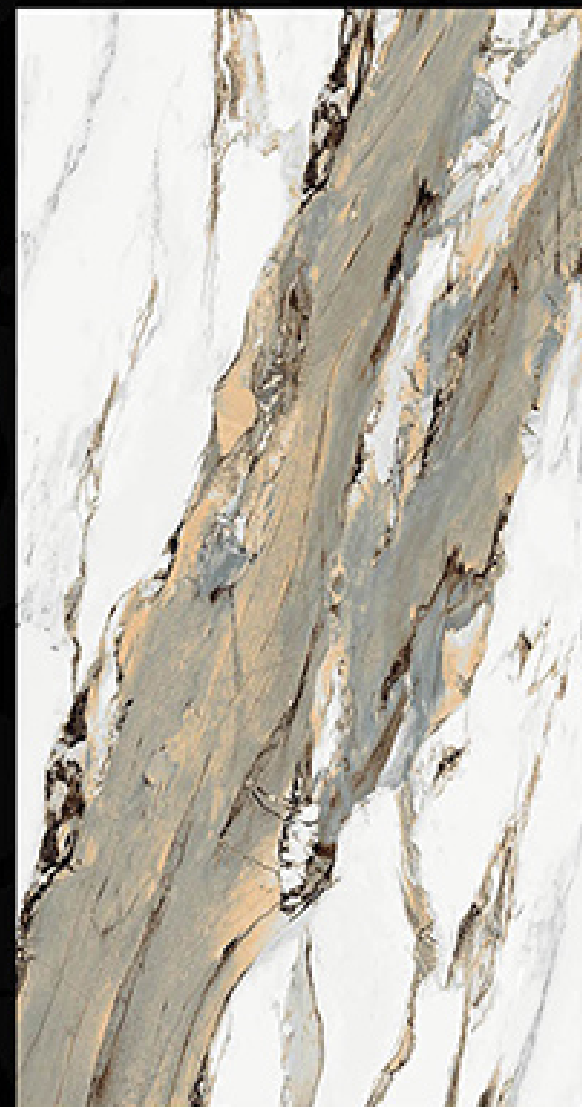

HIGH GLOSSY

➔ ORACLE BROWN

GLAZED VITRIFIED TILES

600X1200 MM

HIGH GLOSSY

➔ ORACLE COPPER

GLAZED VITRIFIED TILES
600X1200 MM
HIGH GLOSSY

➔ **REBBIT BLUE**