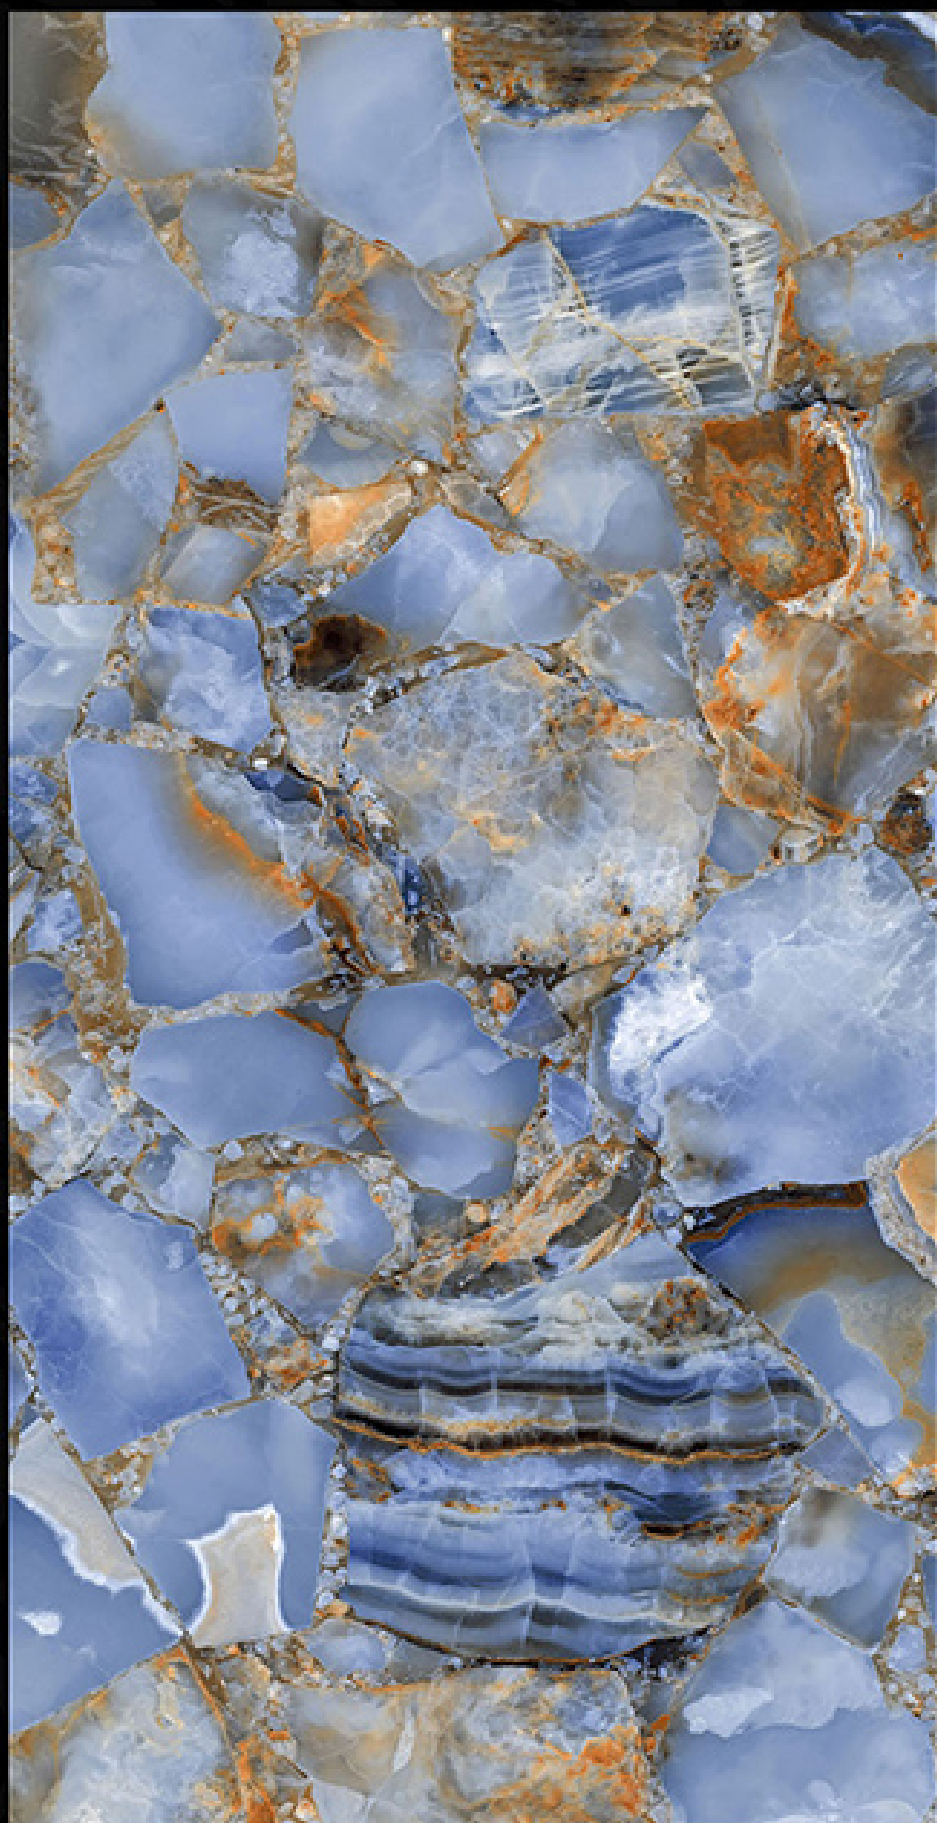

➔ **AFION BLUE**