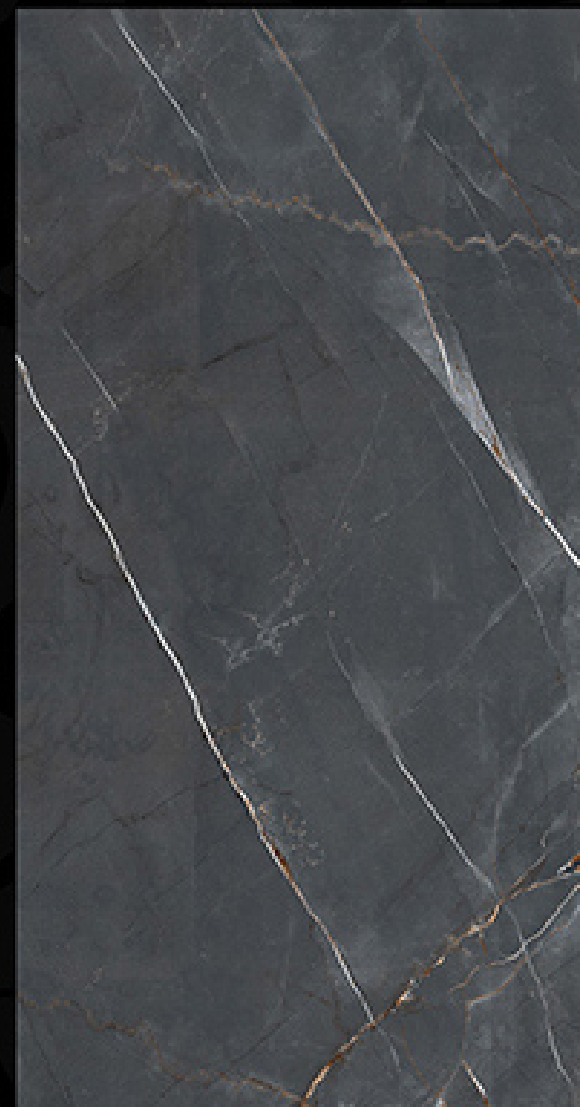

GLAZED VITRIFIED TILES

600X1200 MM

HIGH GLOSSY