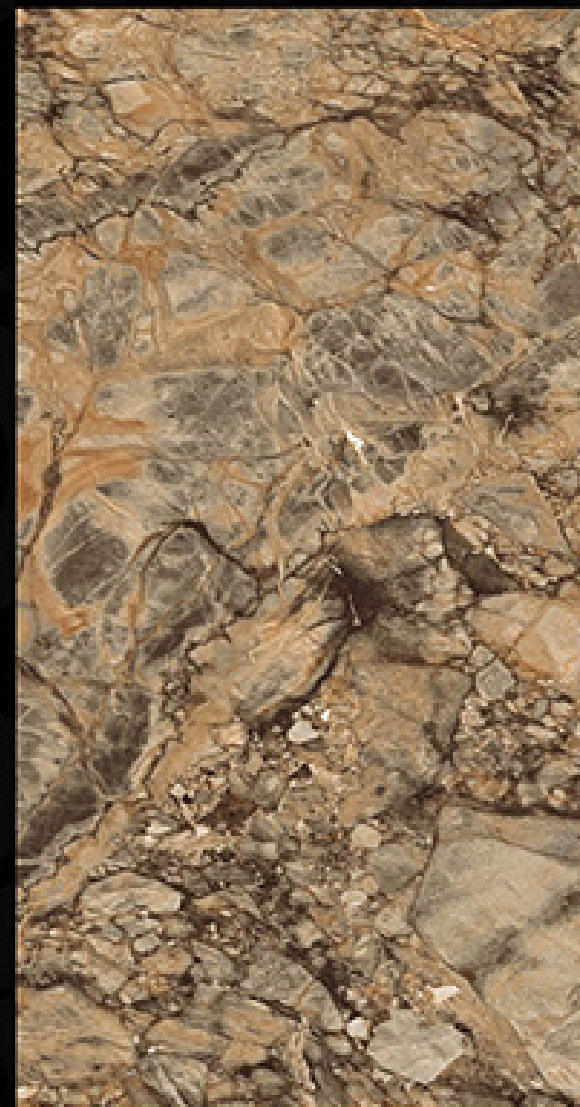

GLAZED VITRIFIED TILES

600X1200 MM

HIGH GLOSSY