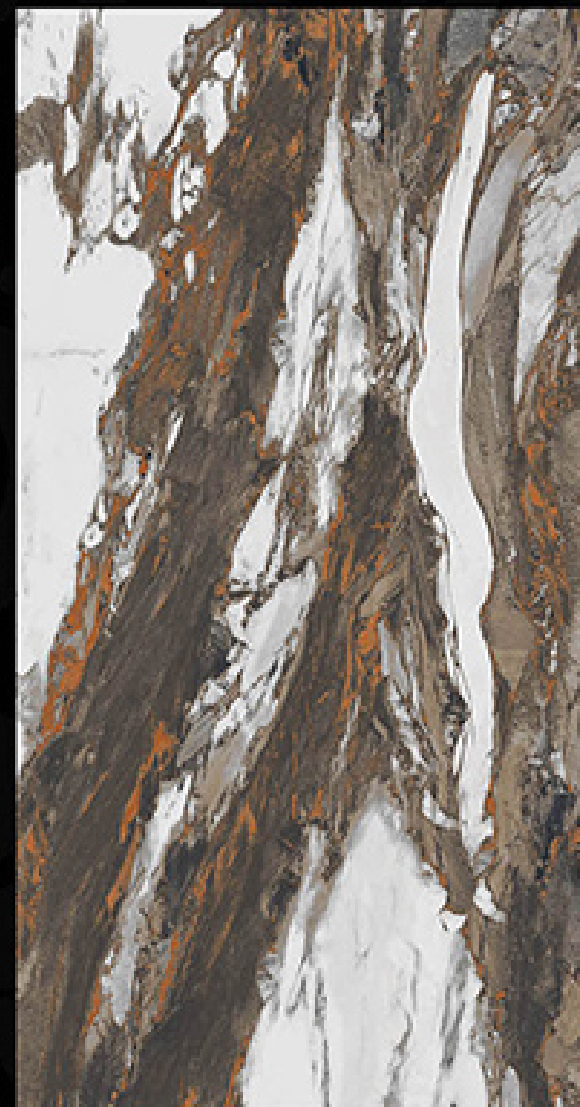

HIGH GLOSSY

➔ ORACLE BROWN

GLAZED VITRIFIED TILES

600X1200 MM

HIGH GLOSSY

➔ ORACLE COPPER

GLAZED VITRIFIED TILES
600X1200 MM
HIGH GLOSSY

➔ **REBBIT BLUE**