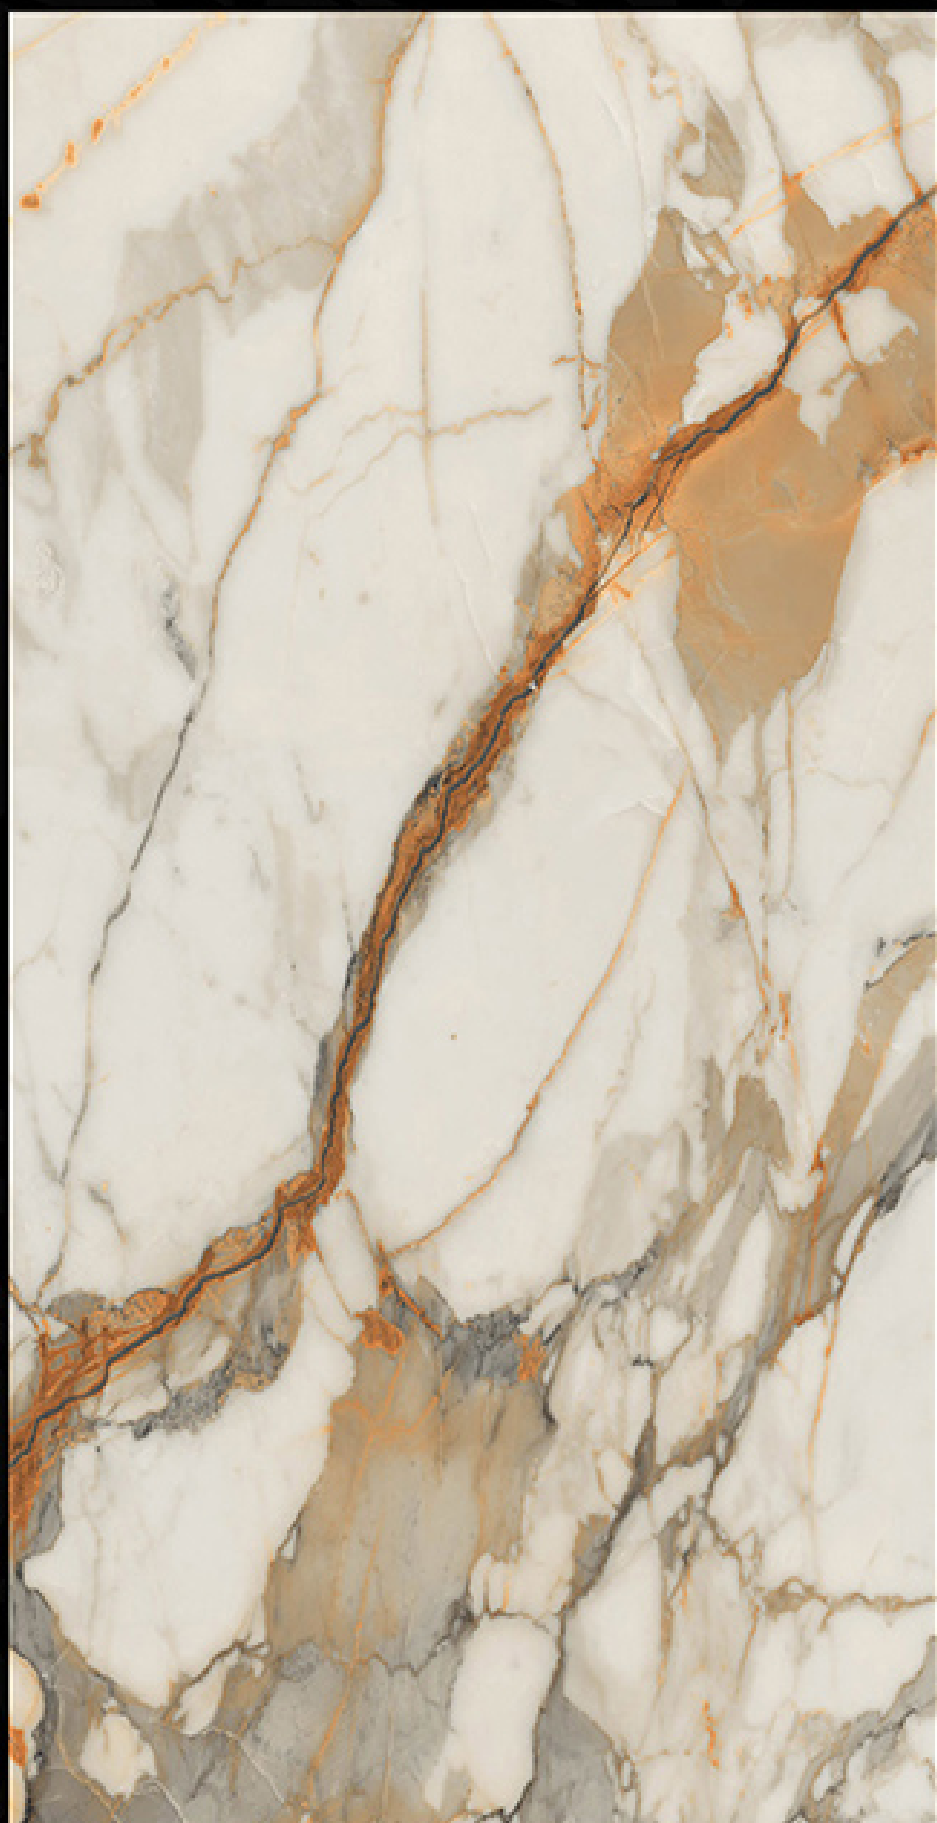

➔ SNOW GOLD

GLAZED VITRIFIED TILES

600X1200 MM

HIGH GLOSSY