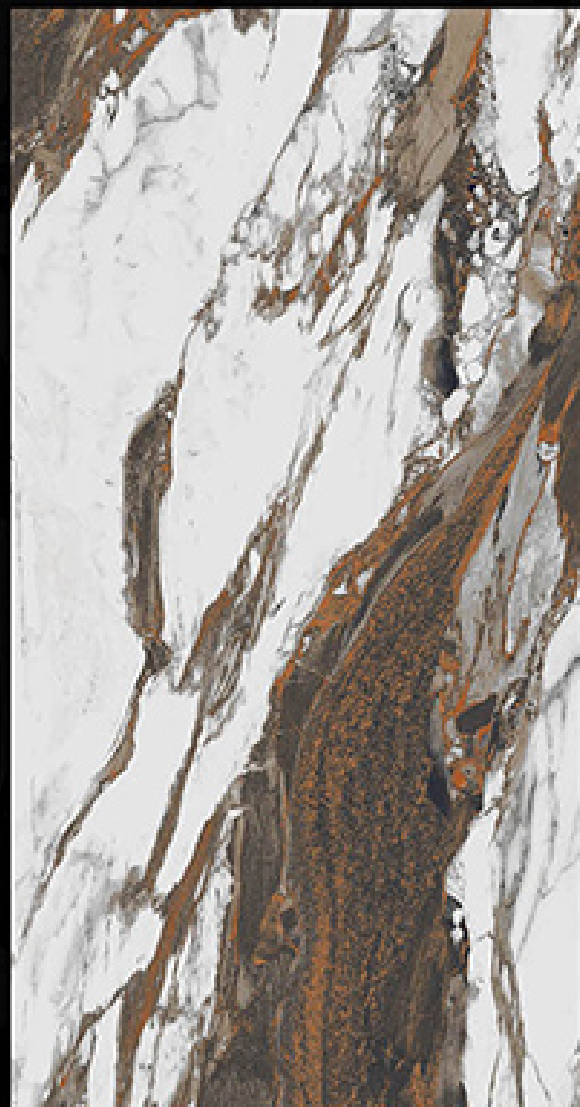

HIGH GLOSSY

➔ ORACLE BROWN

GLAZED VITRIFIED TILES

600X1200 MM

HIGH GLOSSY

➔ ORACLE COPPER

GLAZED VITRIFIED TILES
600X1200 MM
HIGH GLOSSY

➔ **REBBIT BLUE**