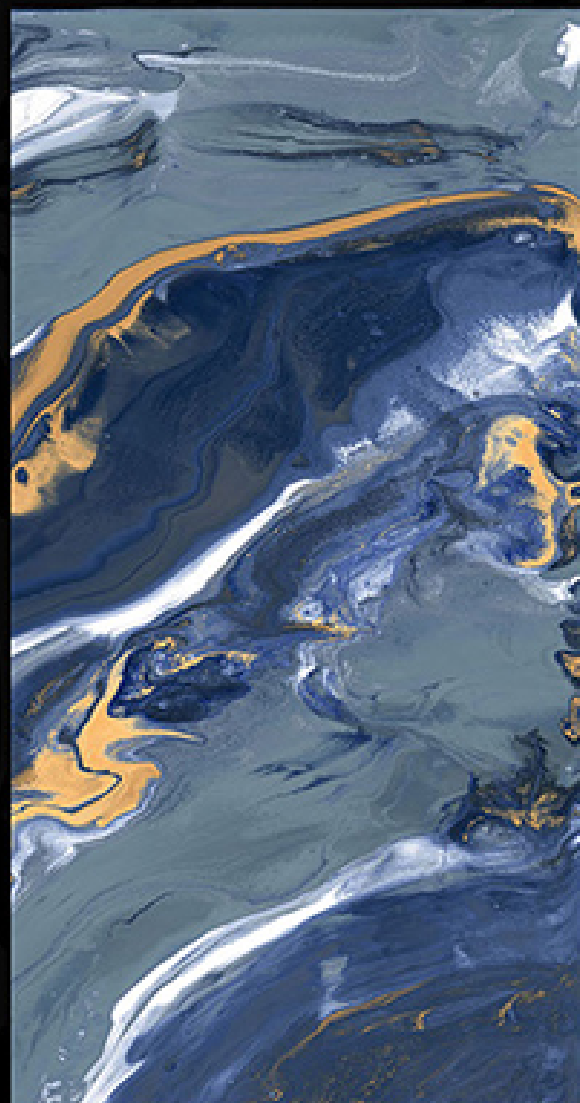

HIGH GLOSSY

➔ CORBIN AQUA

GLAZED VITRIFIED TILES
600X1200 MM
HIGH GLOSSY

➔ CORBIN BLUE

GLAZED VITRIFIED TILES

600X1200 MM

HIGH GLOSSY

➔ CORBIN BROWN