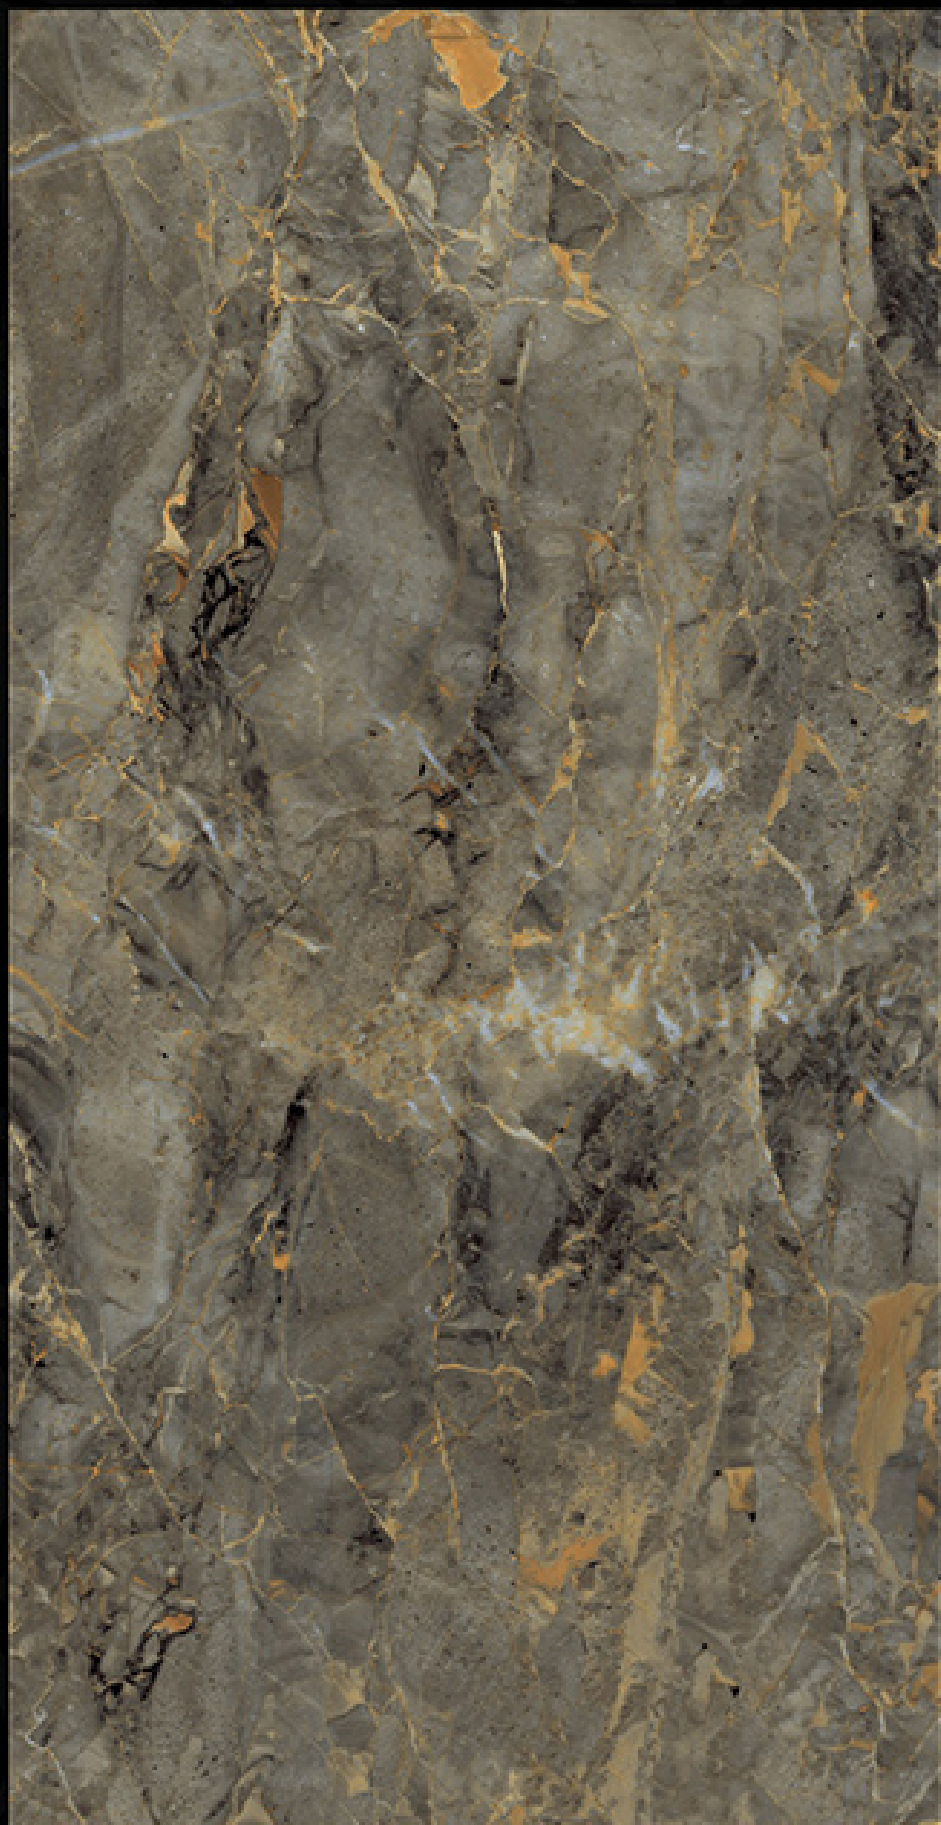

➔ **ESTELO-GREEN**