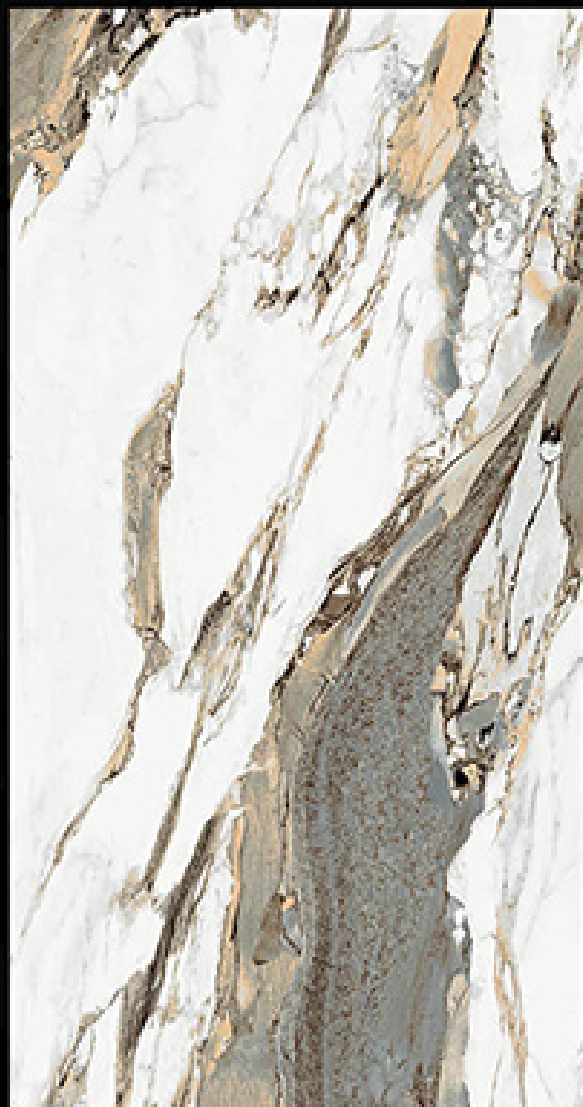

HIGH GLOSSY

➔ ORACLE BROWN

GLAZED VITRIFIED TILES

600X1200 MM

HIGH GLOSSY

➔ ORACLE COPPER

GLAZED VITRIFIED TILES
600X1200 MM
HIGH GLOSSY

➔ **REBBIT BLUE**