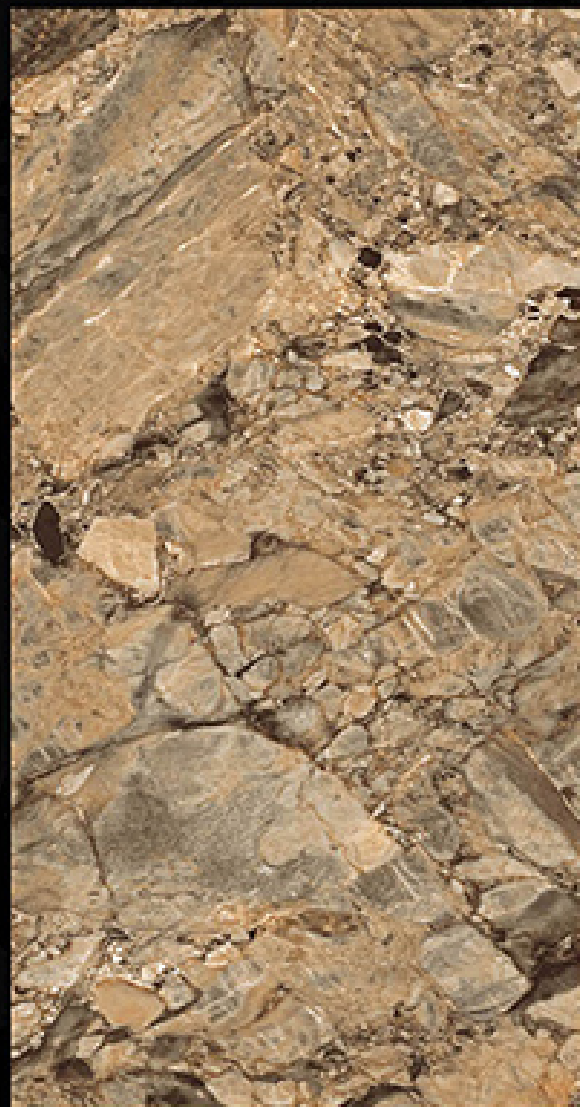

GLAZED VITRIFIED TILES

600X1200 MM

HIGH GLOSSY