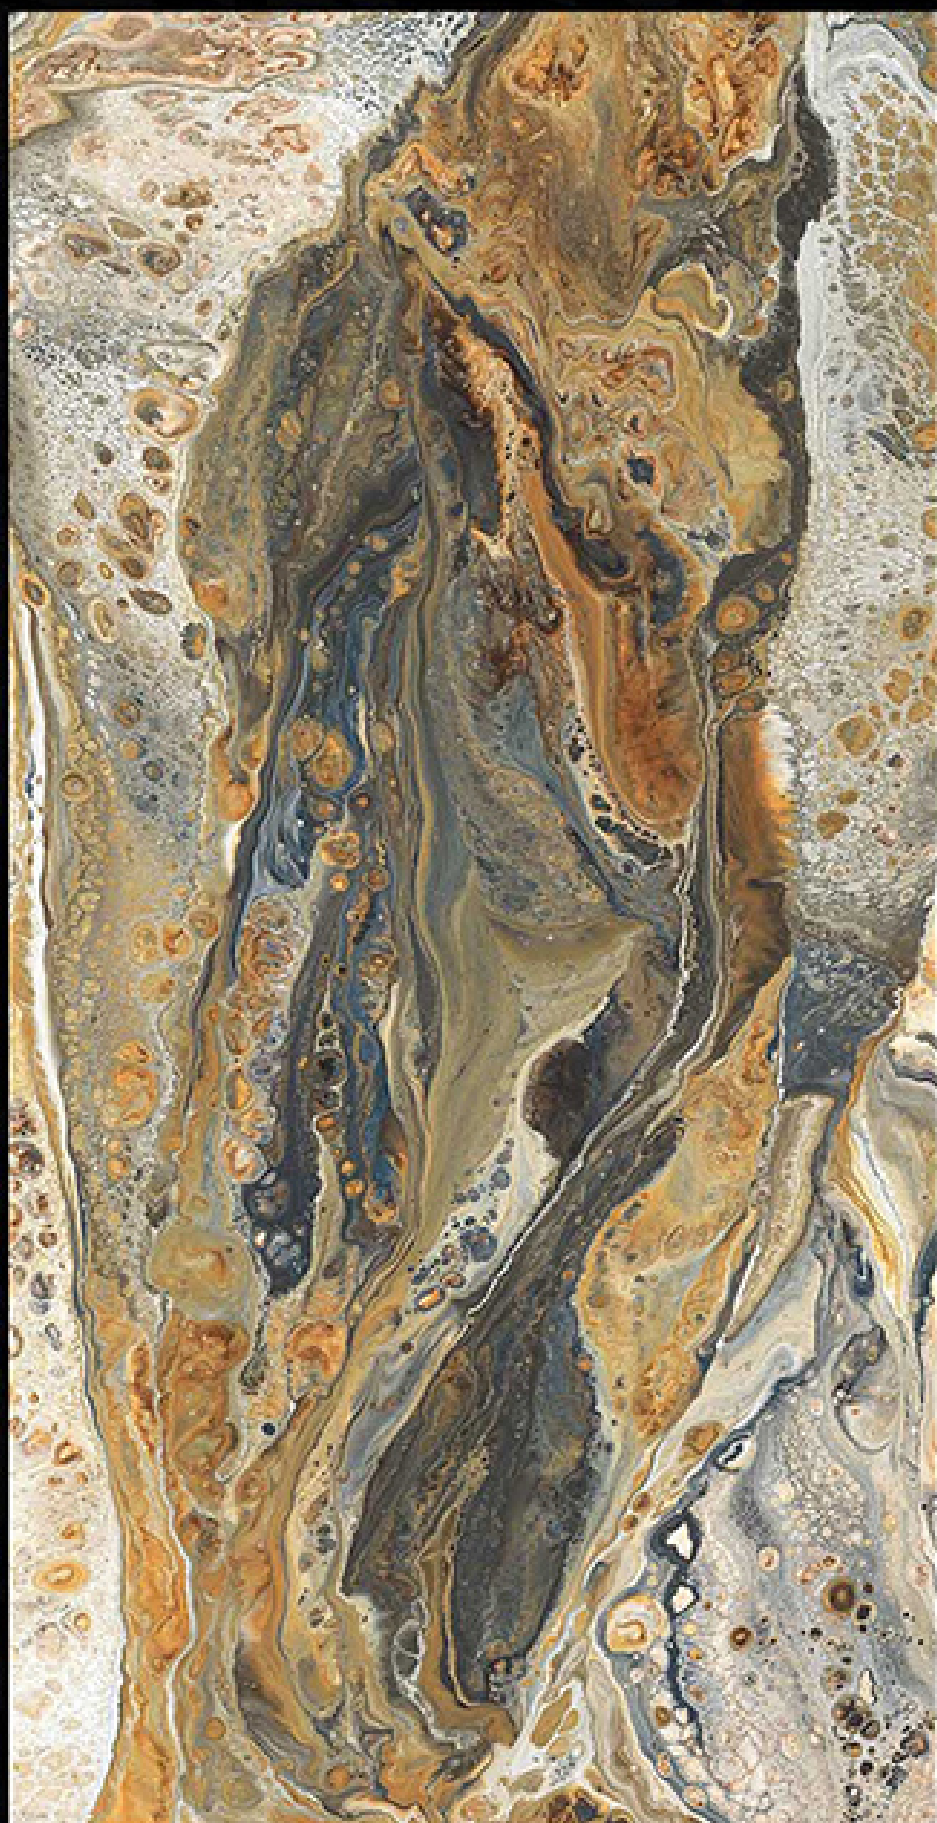

GLAZED VITRIFIED TILES

600X1200 MM

HIGH GLOSSY

➔ MOSCHINO_GREEN

GLAZED VITRIFIED TILES

600X1200 MM

HIGH GLOSSY

➔ NEBULA_AQUA