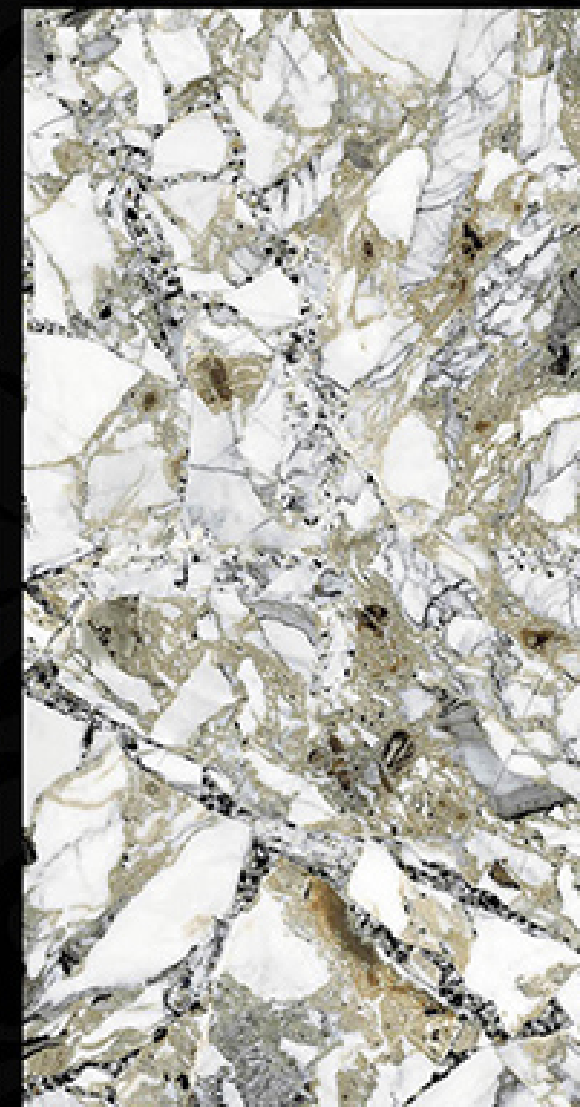

GLAZED VITRIFIED TILES

600X1200 MM

HIGH GLOSSY

➔ MOSCHINO_GREEN

GLAZED VITRIFIED TILES

600X1200 MM

HIGH GLOSSY

➔ NEBULA_AQUA