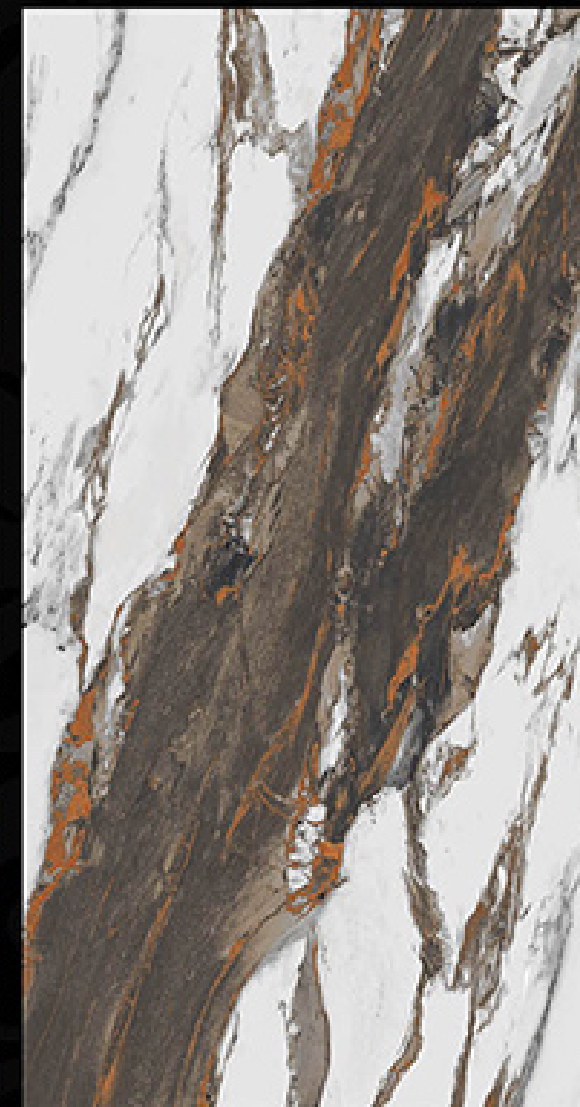

HIGH GLOSSY

➔ ORACLE BROWN

GLAZED VITRIFIED TILES

600X1200 MM

HIGH GLOSSY

➔ ORACLE COPPER

GLAZED VITRIFIED TILES
600X1200 MM
HIGH GLOSSY

➔ **REBBIT BLUE**