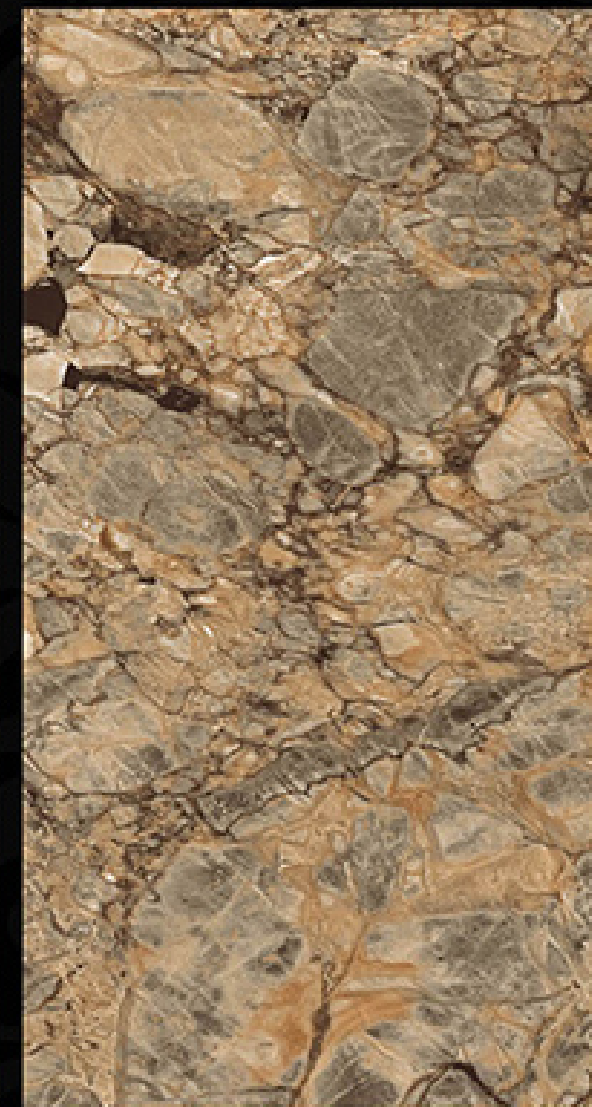

GLAZED VITRIFIED TILES

600X1200 MM

HIGH GLOSSY