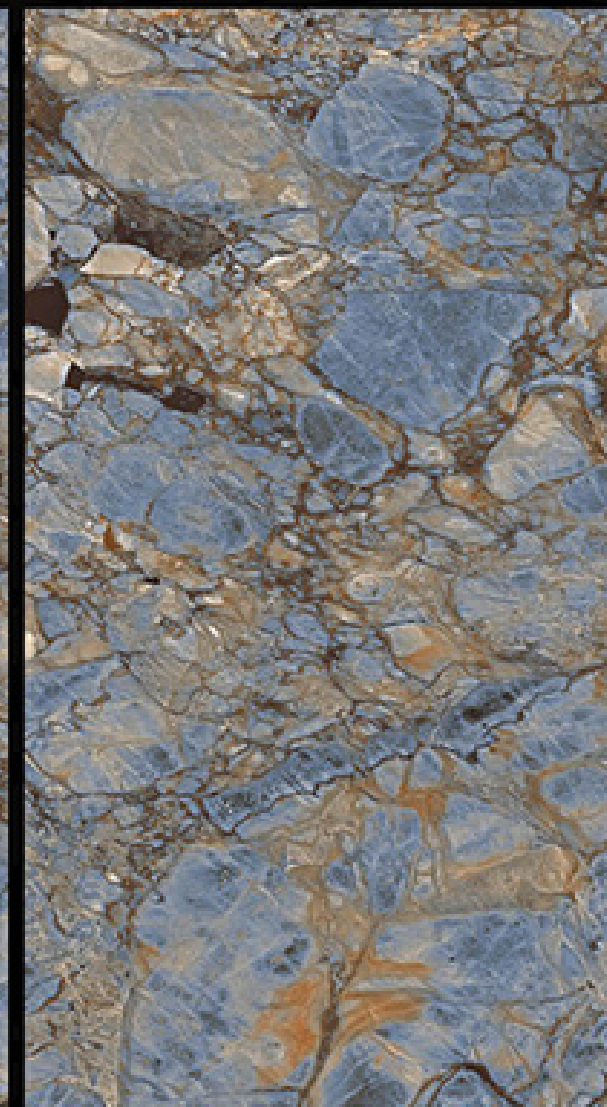

GLAZED VITRIFIED TILES

600X1200 MM

HIGH GLOSSY

➔ SPIRIT_BLUE

GLAZED VITRIFIED TILES

600X1200 MM

HIGH GLOSSY

➔ SPIRIT_BROWN