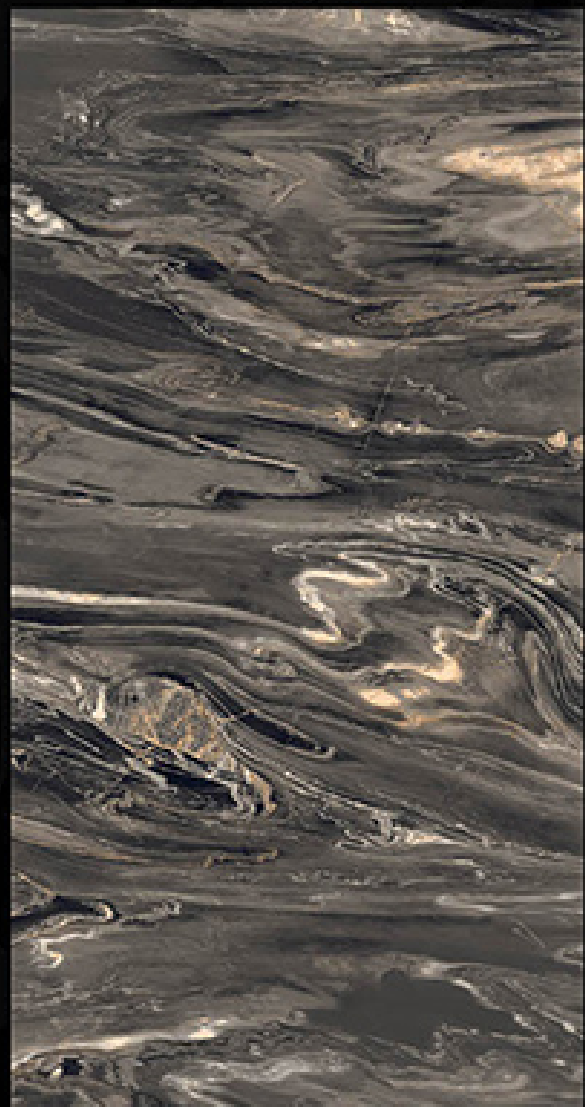

GLAZED VITRIFIED TILES

600X1200 MM

HIGH GLOSSY