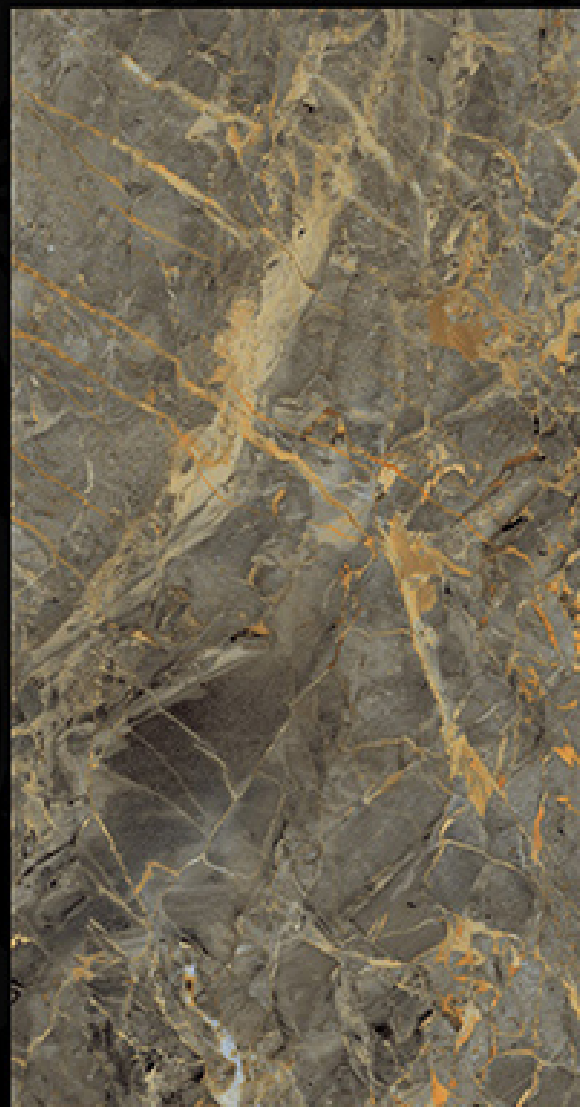

GLAZED VITRIFIED TILES

600X1200 MM

HIGH GLOSSY