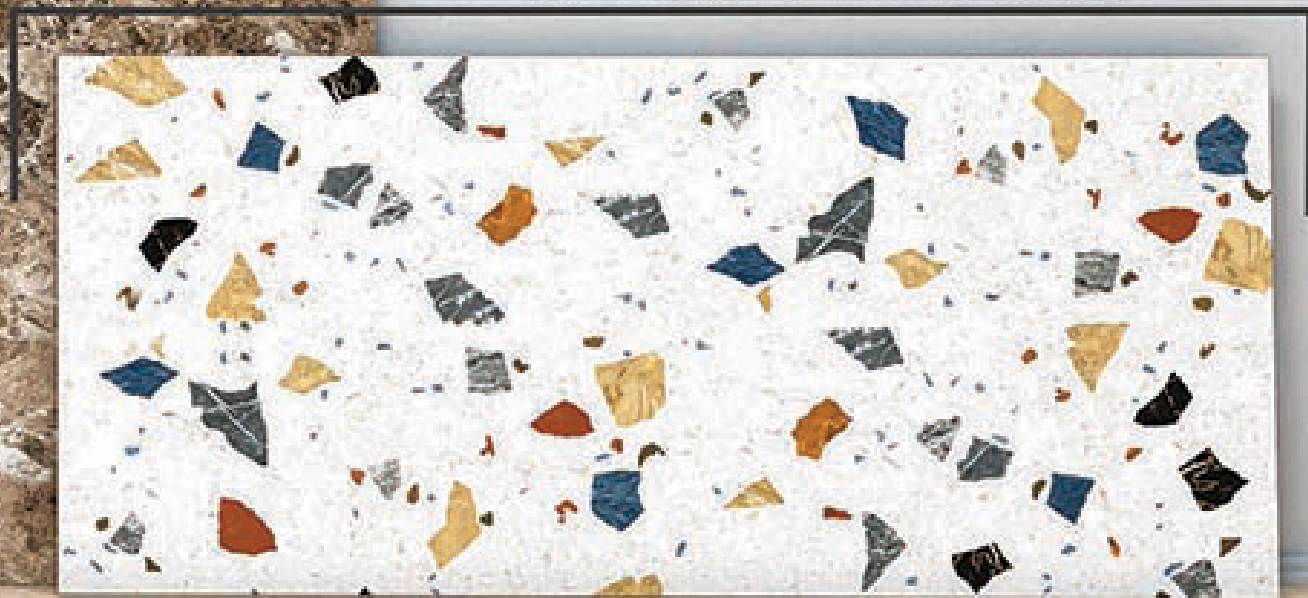

800X1600MM

600x1200MM

800X800MM

600X600MM

“MATERIAL INSPIRATIONS FOR AN INTERIOR DESIGN VOCATION.”

➔ **AFION BLUE**

GLAZED VITRIFIED TILES

600X1200 MM