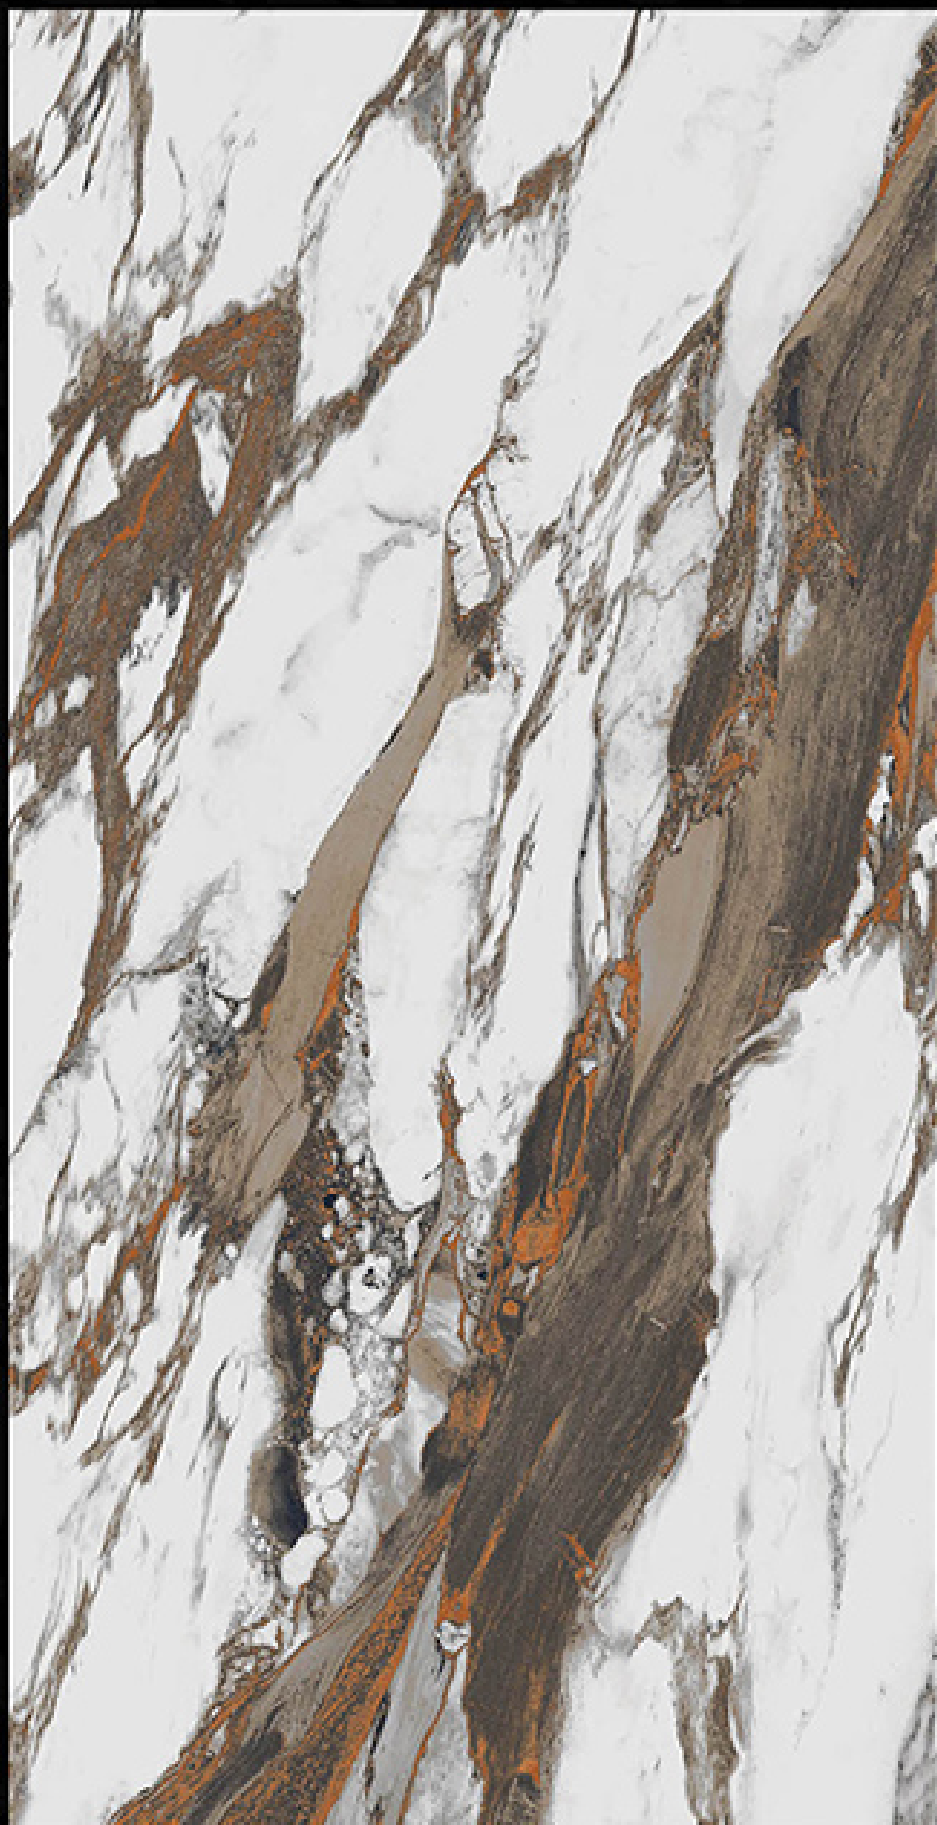

HIGH GLOSSY

➔ ORACLE BROWN

GLAZED VITRIFIED TILES

600X1200 MM

HIGH GLOSSY

➔ ORACLE COPPER

GLAZED VITRIFIED TILES
600X1200 MM
HIGH GLOSSY

➔ **REBBIT BLUE**