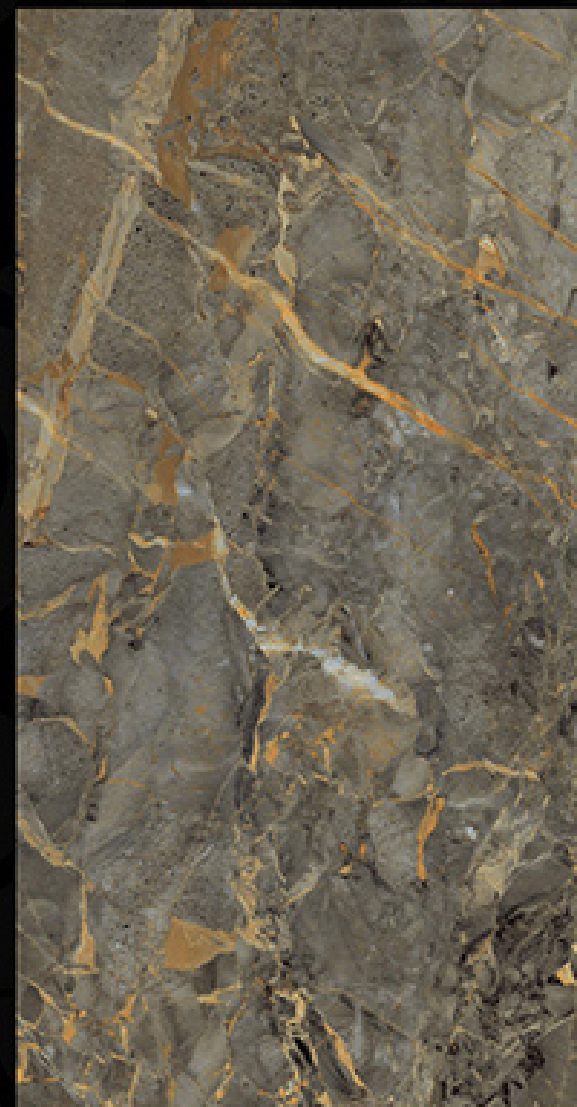

GLAZED VITRIFIED TILES

600X1200 MM

HIGH GLOSSY