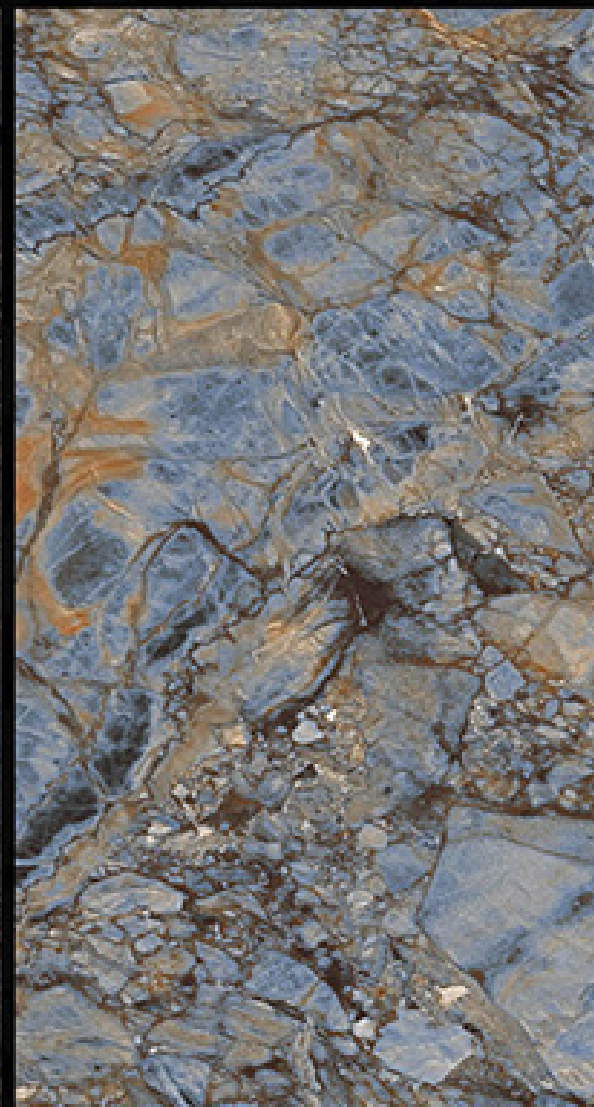

GLAZED VITRIFIED TILES

600X1200 MM

HIGH GLOSSY

➔ SPIRIT_BLUE

GLAZED VITRIFIED TILES

600X1200 MM

HIGH GLOSSY

➔ SPIRIT_BROWN