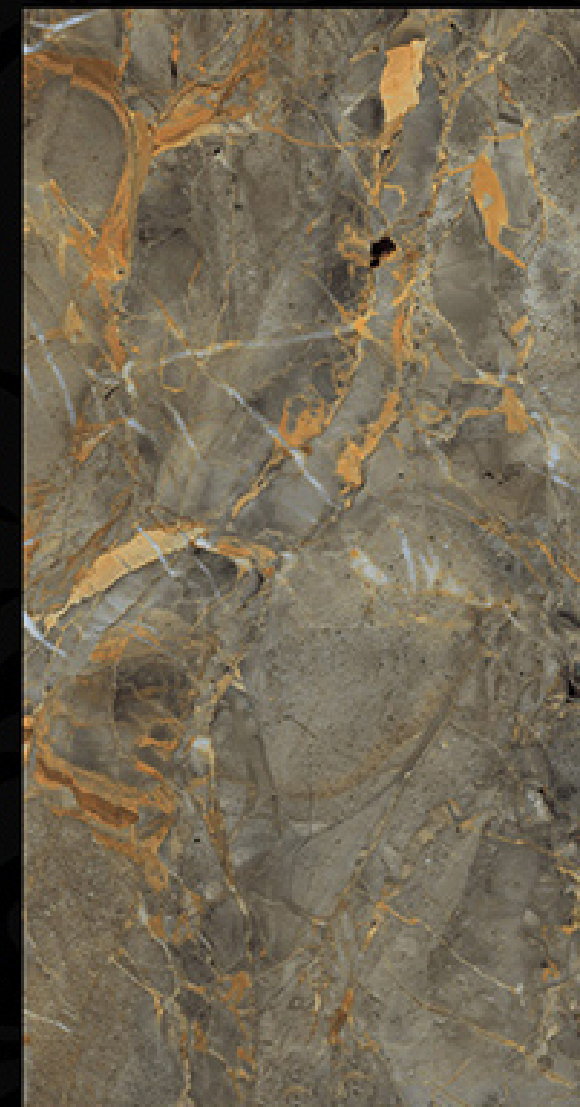

GLAZED VITRIFIED TILES

600X1200 MM

HIGH GLOSSY