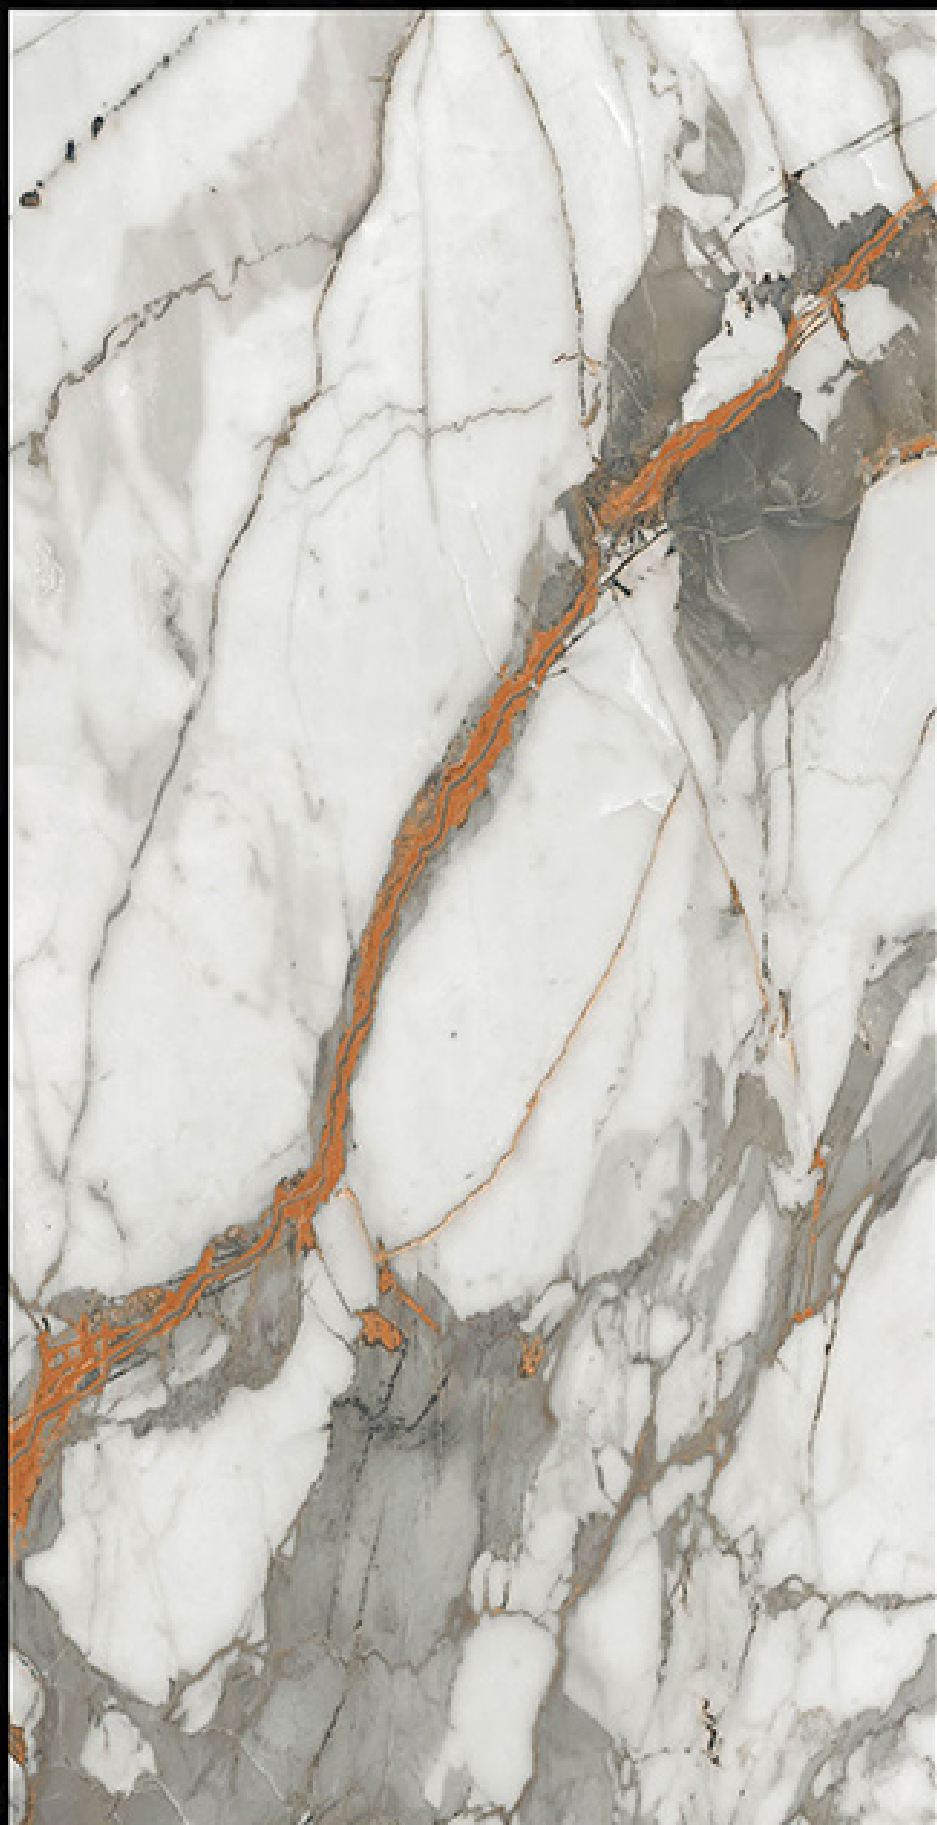

GLAZED VITRIFIED TILES
600X1200 MM
HIGH GLOSSY

➔ SNOW GOLD

GLAZED VITRIFIED TILES

600X1200 MM

HIGH GLOSSY

➔ SNOW GRACIA

GLAZED VITRIFIED TILES
600X1200 MM
HIGH GLOSSY

➔ SOHO_NERO