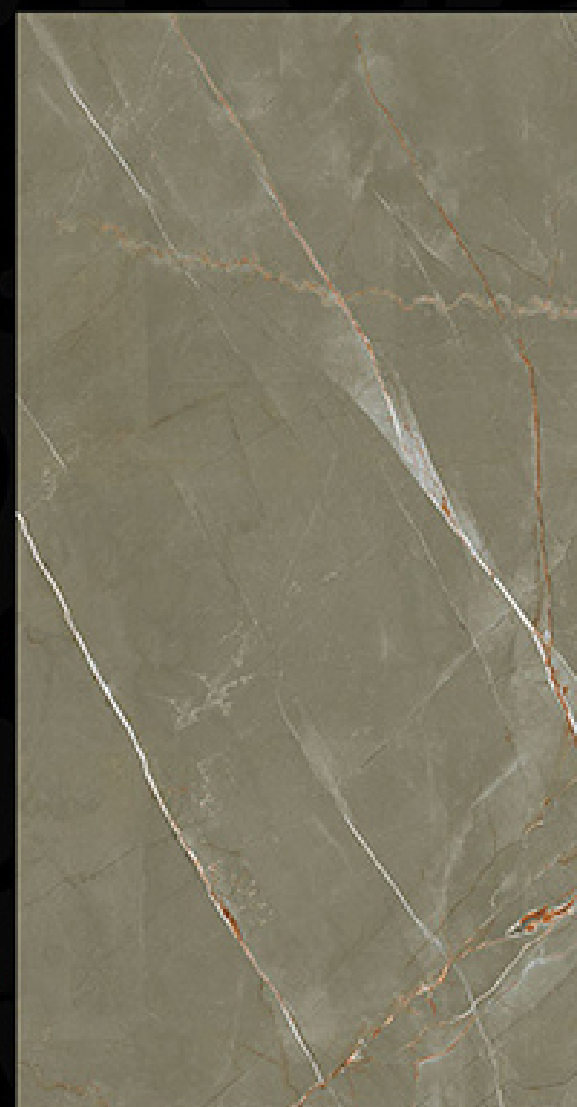

GLAZED VITRIFIED TILES

600X1200 MM

HIGH GLOSSY

➔ SANTIAGO PISTA

GLAZED VITRIFIED TILES
600X1200 MM
HIGH GLOSSY

➔ SIRIO_BROWN

GLAZED VITRIFIED TILES
600X1200 MM
HIGH GLOSSY

➔ SNOW BLUE