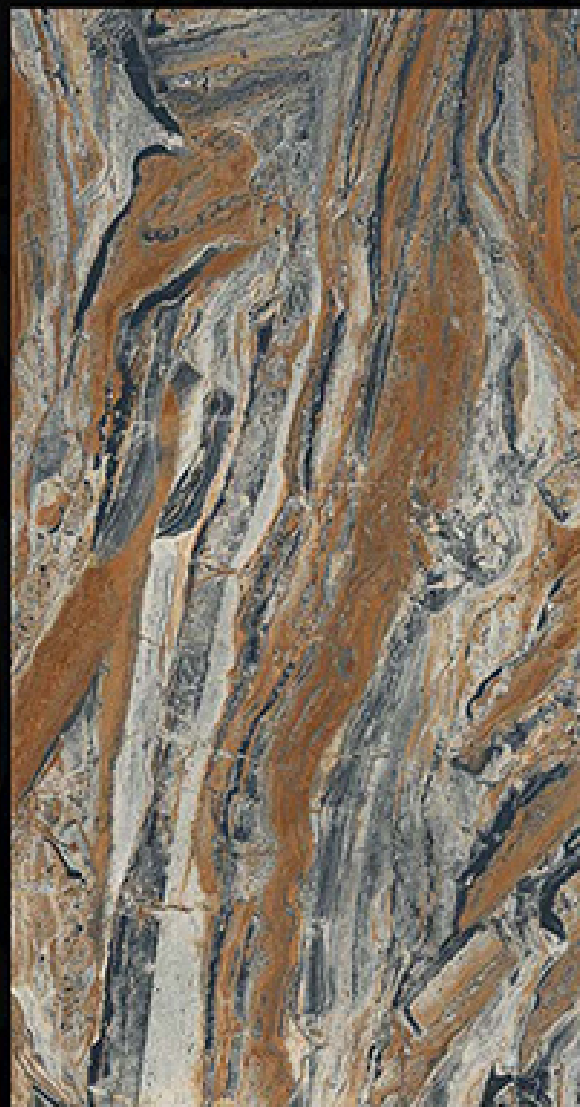

GLAZED VITRIFIED TILES

600X1200 MM

HIGH GLOSSY