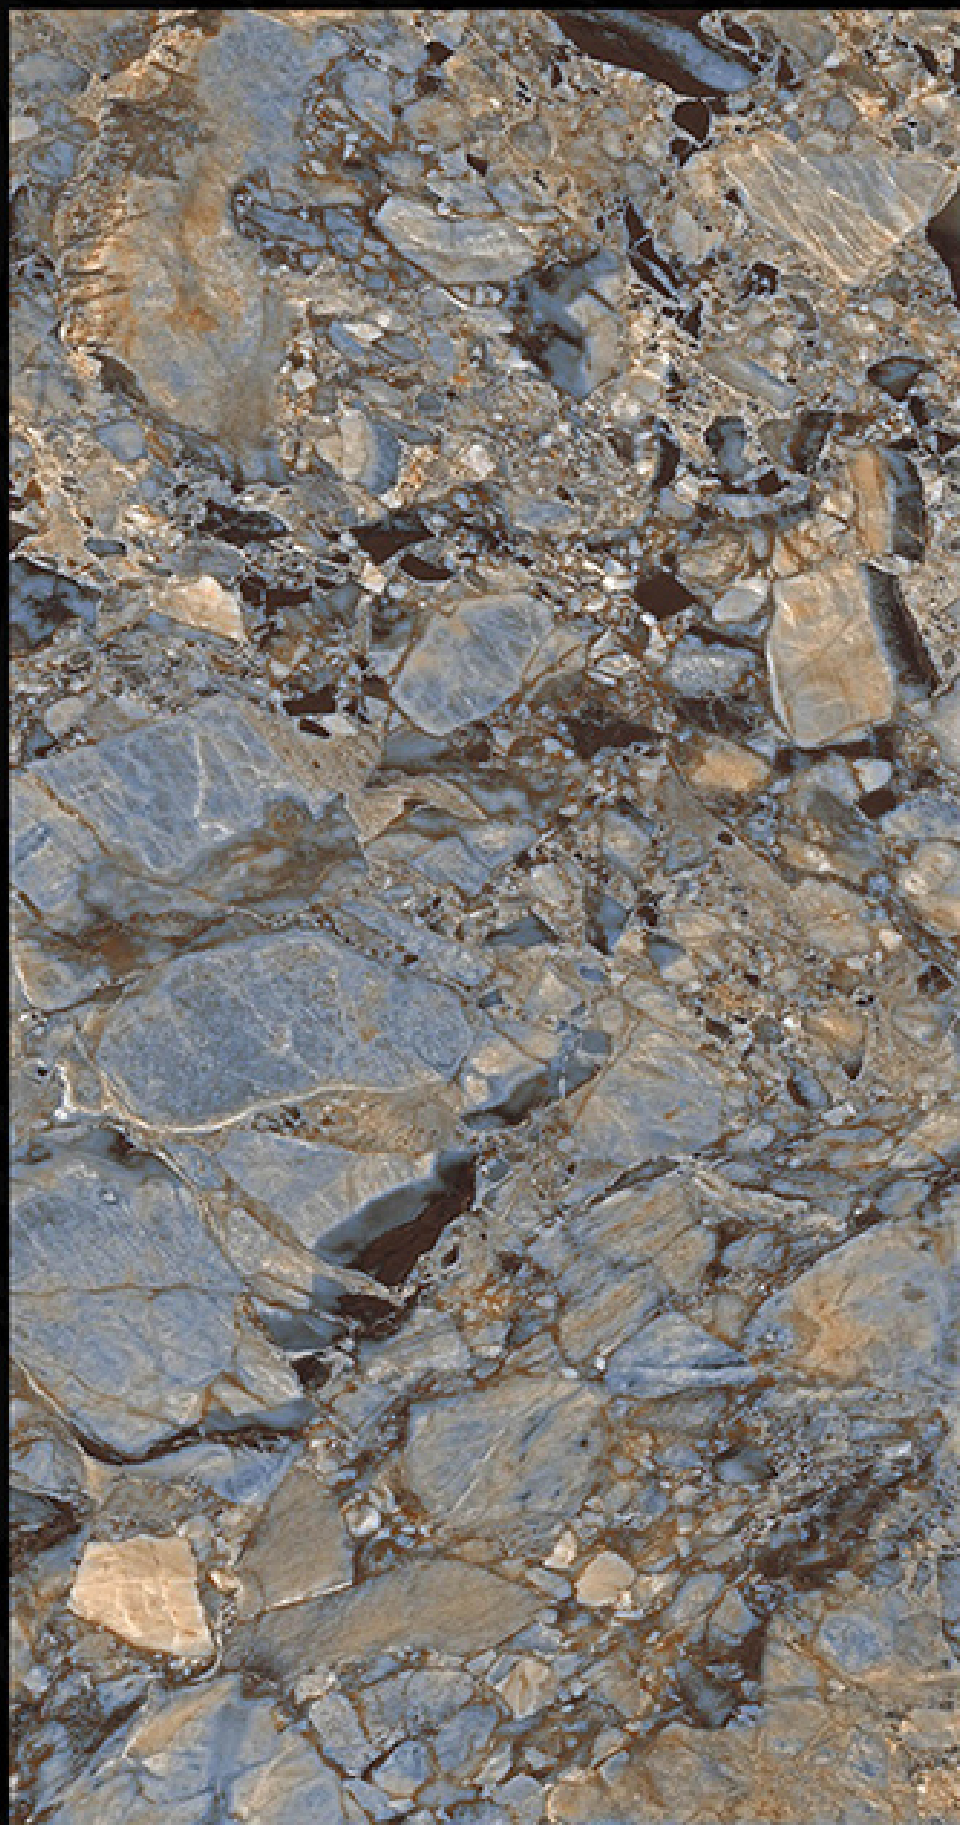

➔ SPIRIT_BLUE