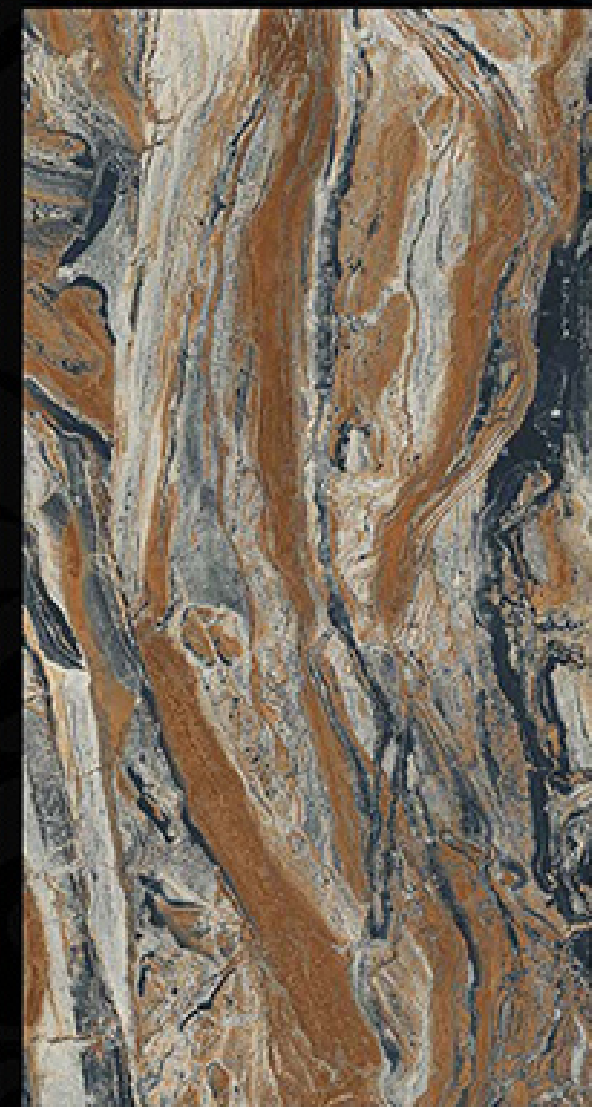

GLAZED VITRIFIED TILES

600X1200 MM

HIGH GLOSSY