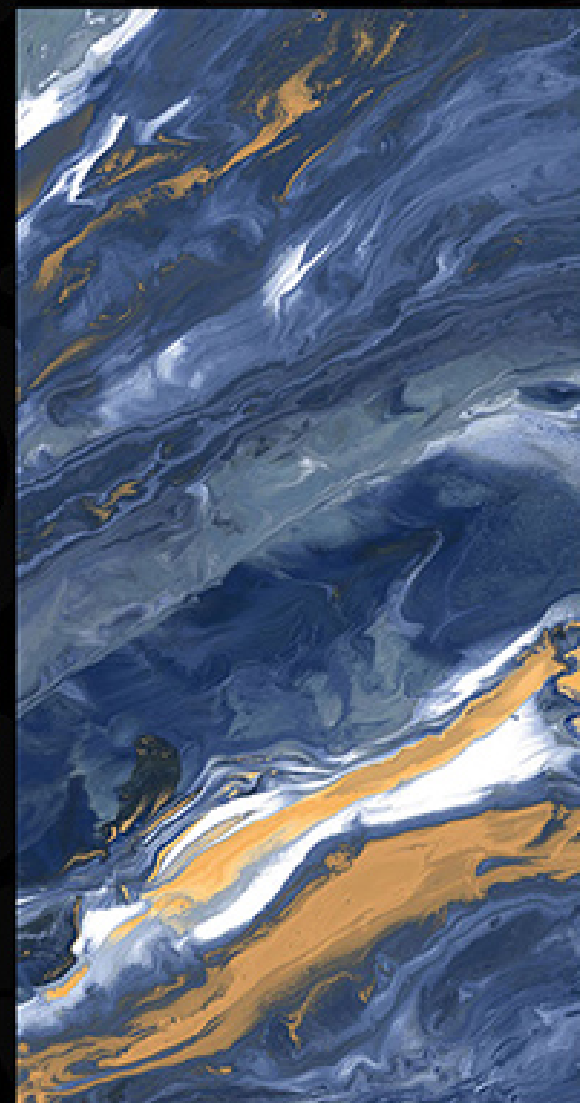

HIGH GLOSSY

➔ CORBIN AQUA

GLAZED VITRIFIED TILES
600X1200 MM
HIGH GLOSSY

➔ CORBIN BLUE

GLAZED VITRIFIED TILES

600X1200 MM

HIGH GLOSSY

➔ CORBIN BROWN