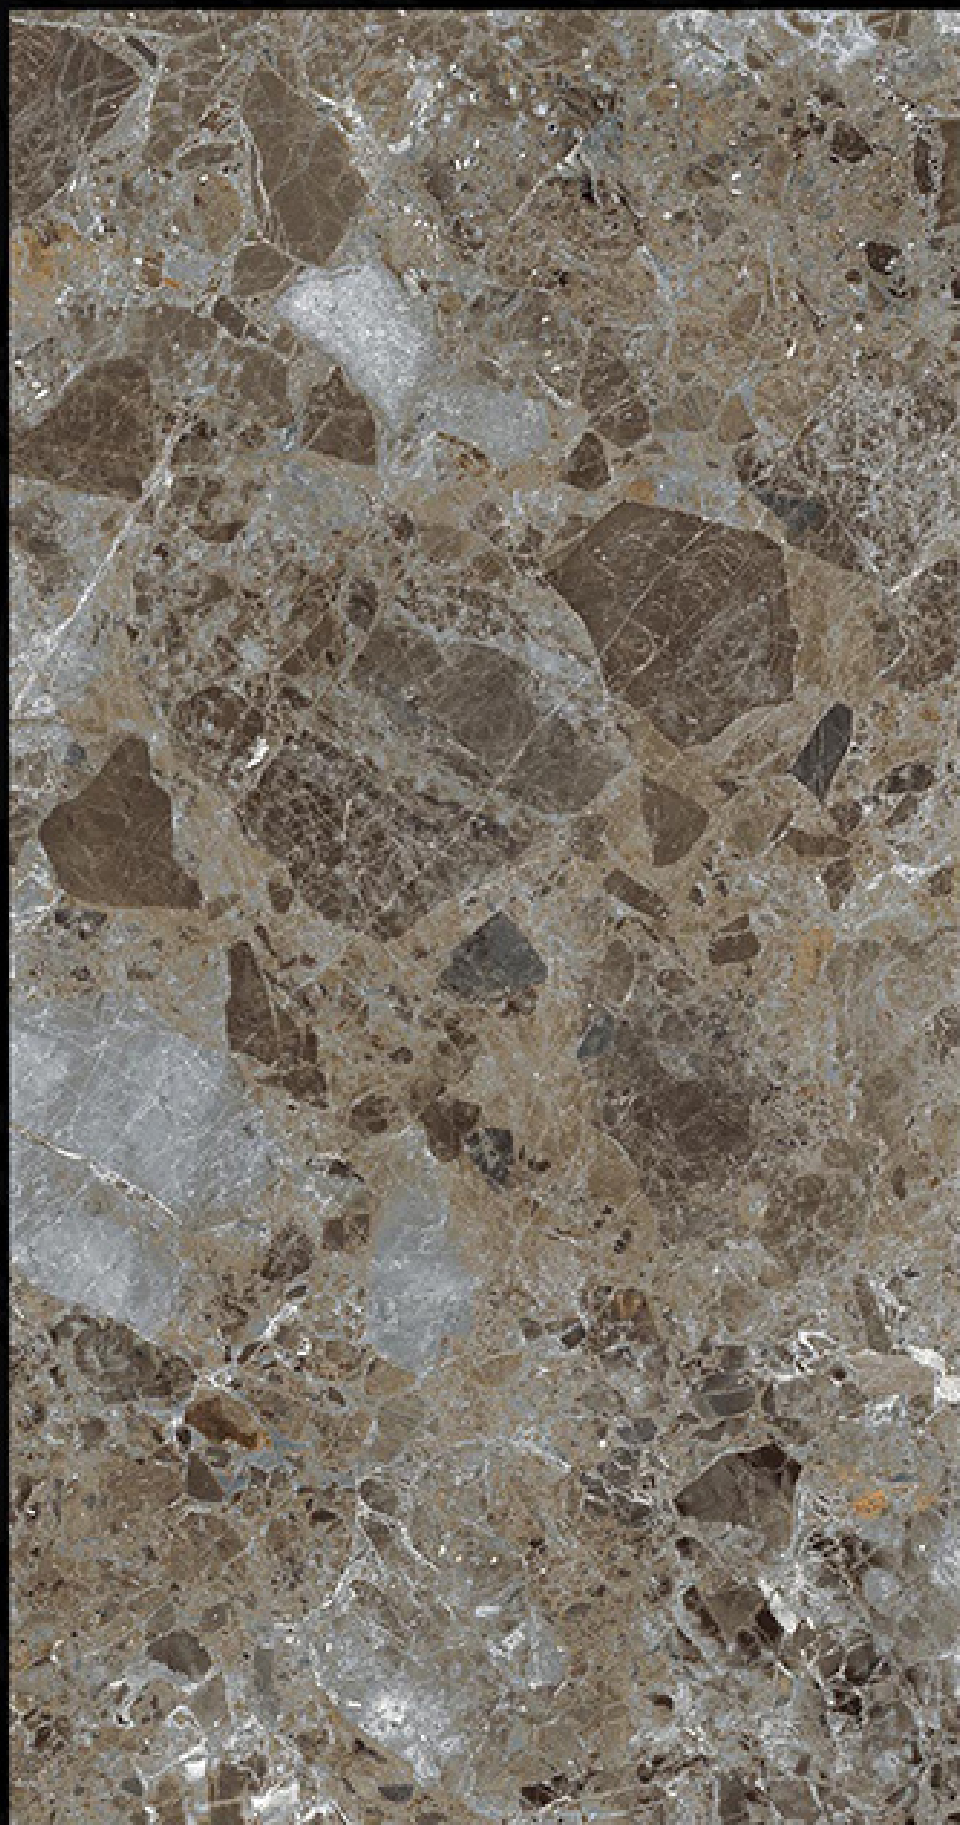

GLAZED VITRIFIED TILES

600X1200 MM

HIGH GLOSSY

➔ LIRICA WHITE

GLAZED VITRIFIED TILES

600X1200 MM

HIGH GLOSSY

➔ **MARTINI GRIS**