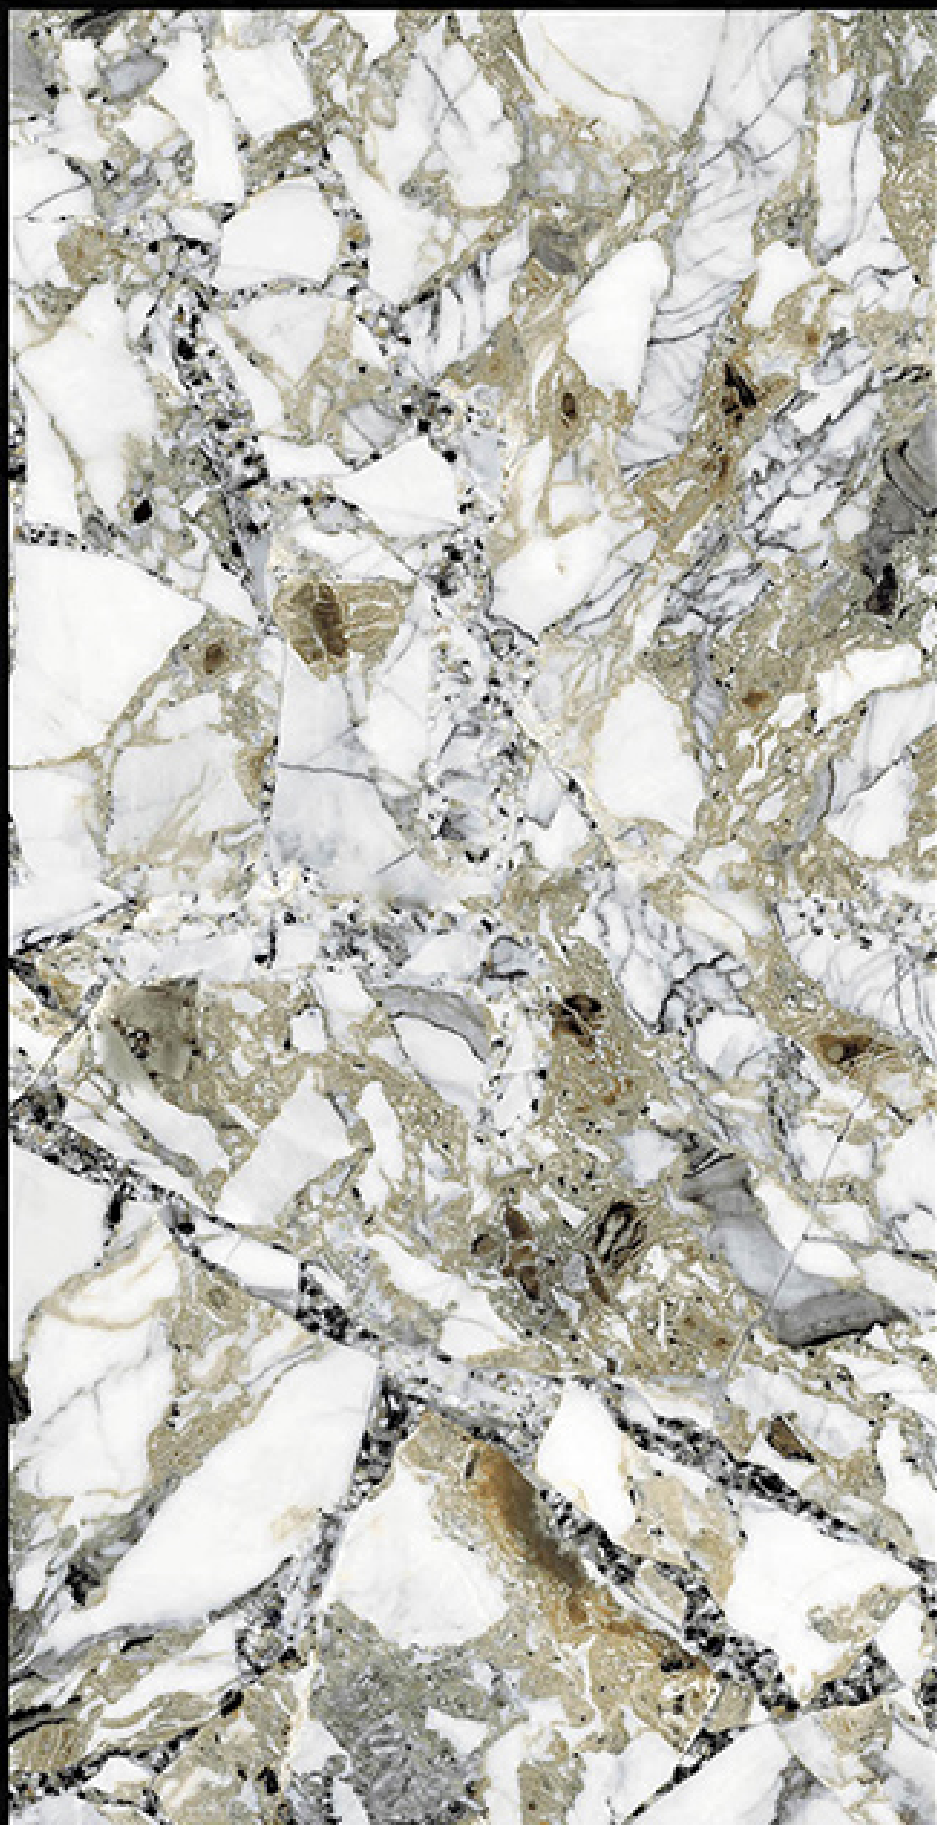

GLAZED VITRIFIED TILES

600X1200 MM

HIGH GLOSSY

➔ MOSCHINO_GREEN

GLAZED VITRIFIED TILES

600X1200 MM

HIGH GLOSSY

➔ NEBULA_AQUA