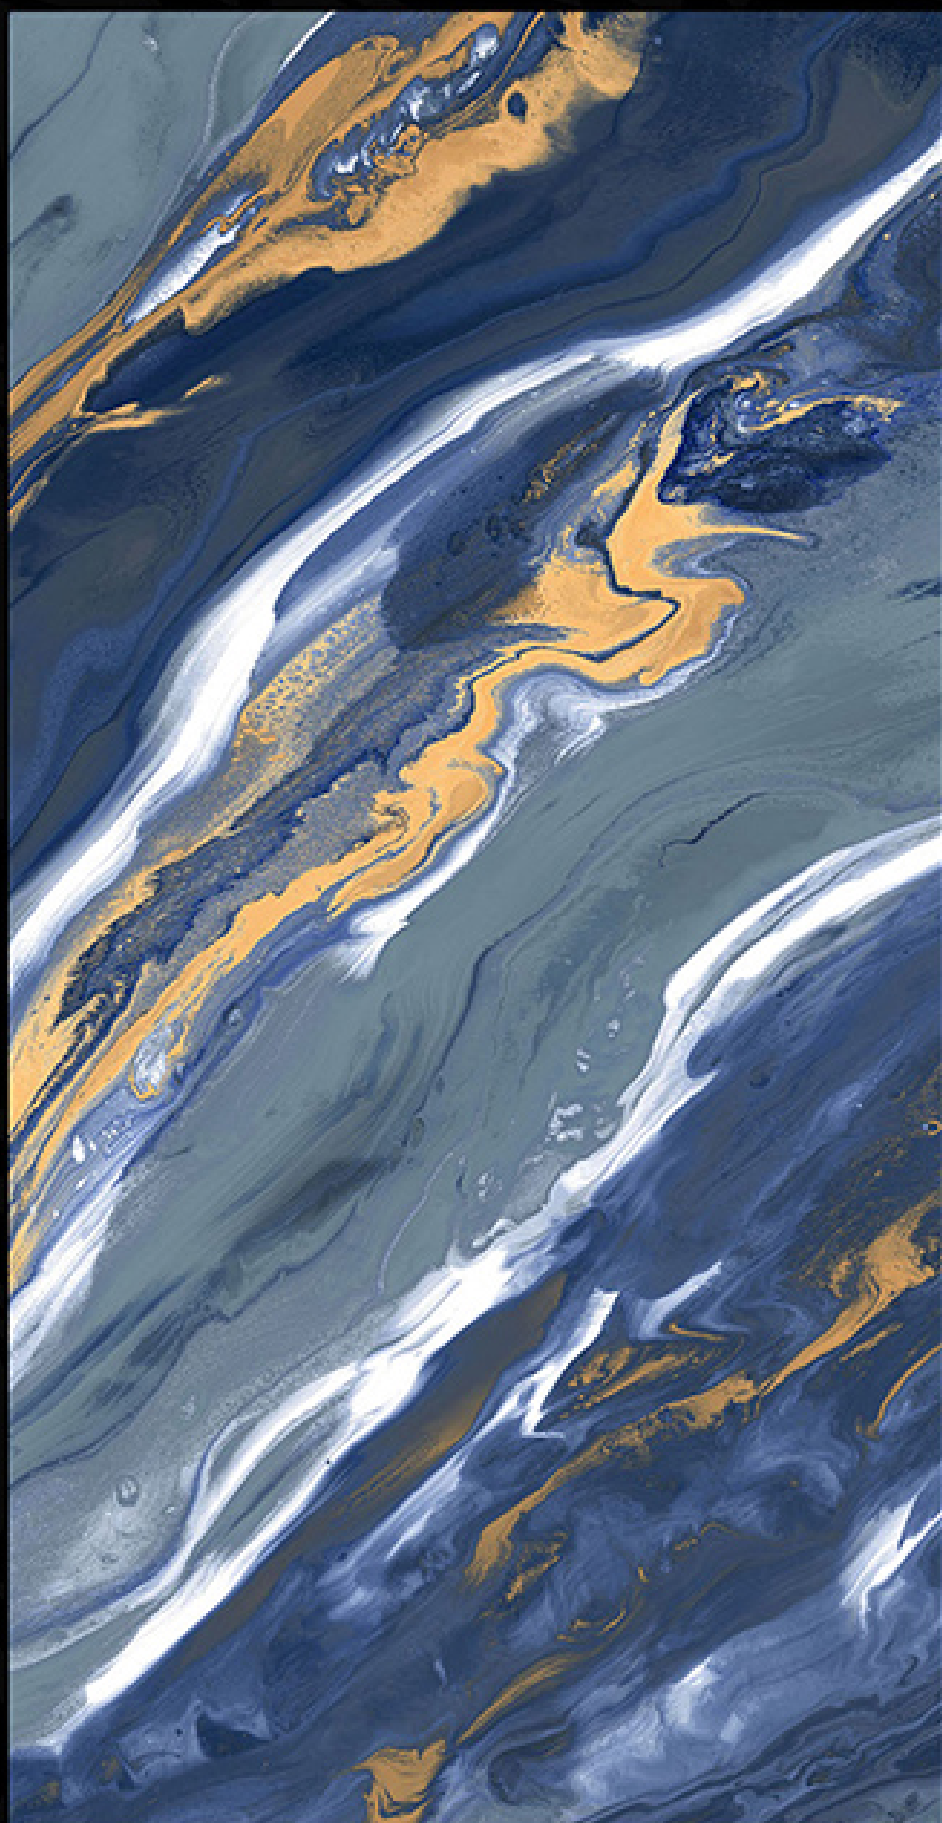

HIGH GLOSSY

➔ CORBIN AQUA

GLAZED VITRIFIED TILES
600X1200 MM
HIGH GLOSSY

➔ CORBIN BLUE

GLAZED VITRIFIED TILES

600X1200 MM

HIGH GLOSSY

➔ CORBIN BROWN