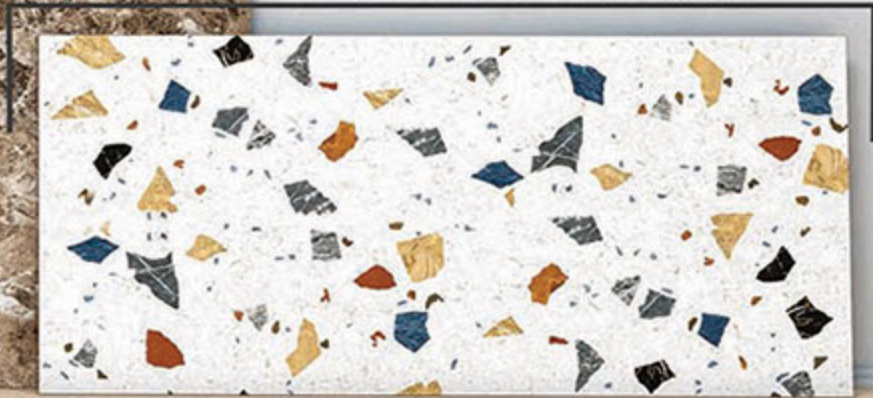

800X1600MM

600x1200MM

800X800MM

600X600MM

“MATERIAL INSPIRATIONS FOR AN INTERIOR DESIGN VOCATION.”

➔ ALESSIA BEIGE

GLAZED VITRIFIED TILES

600X1200 MM