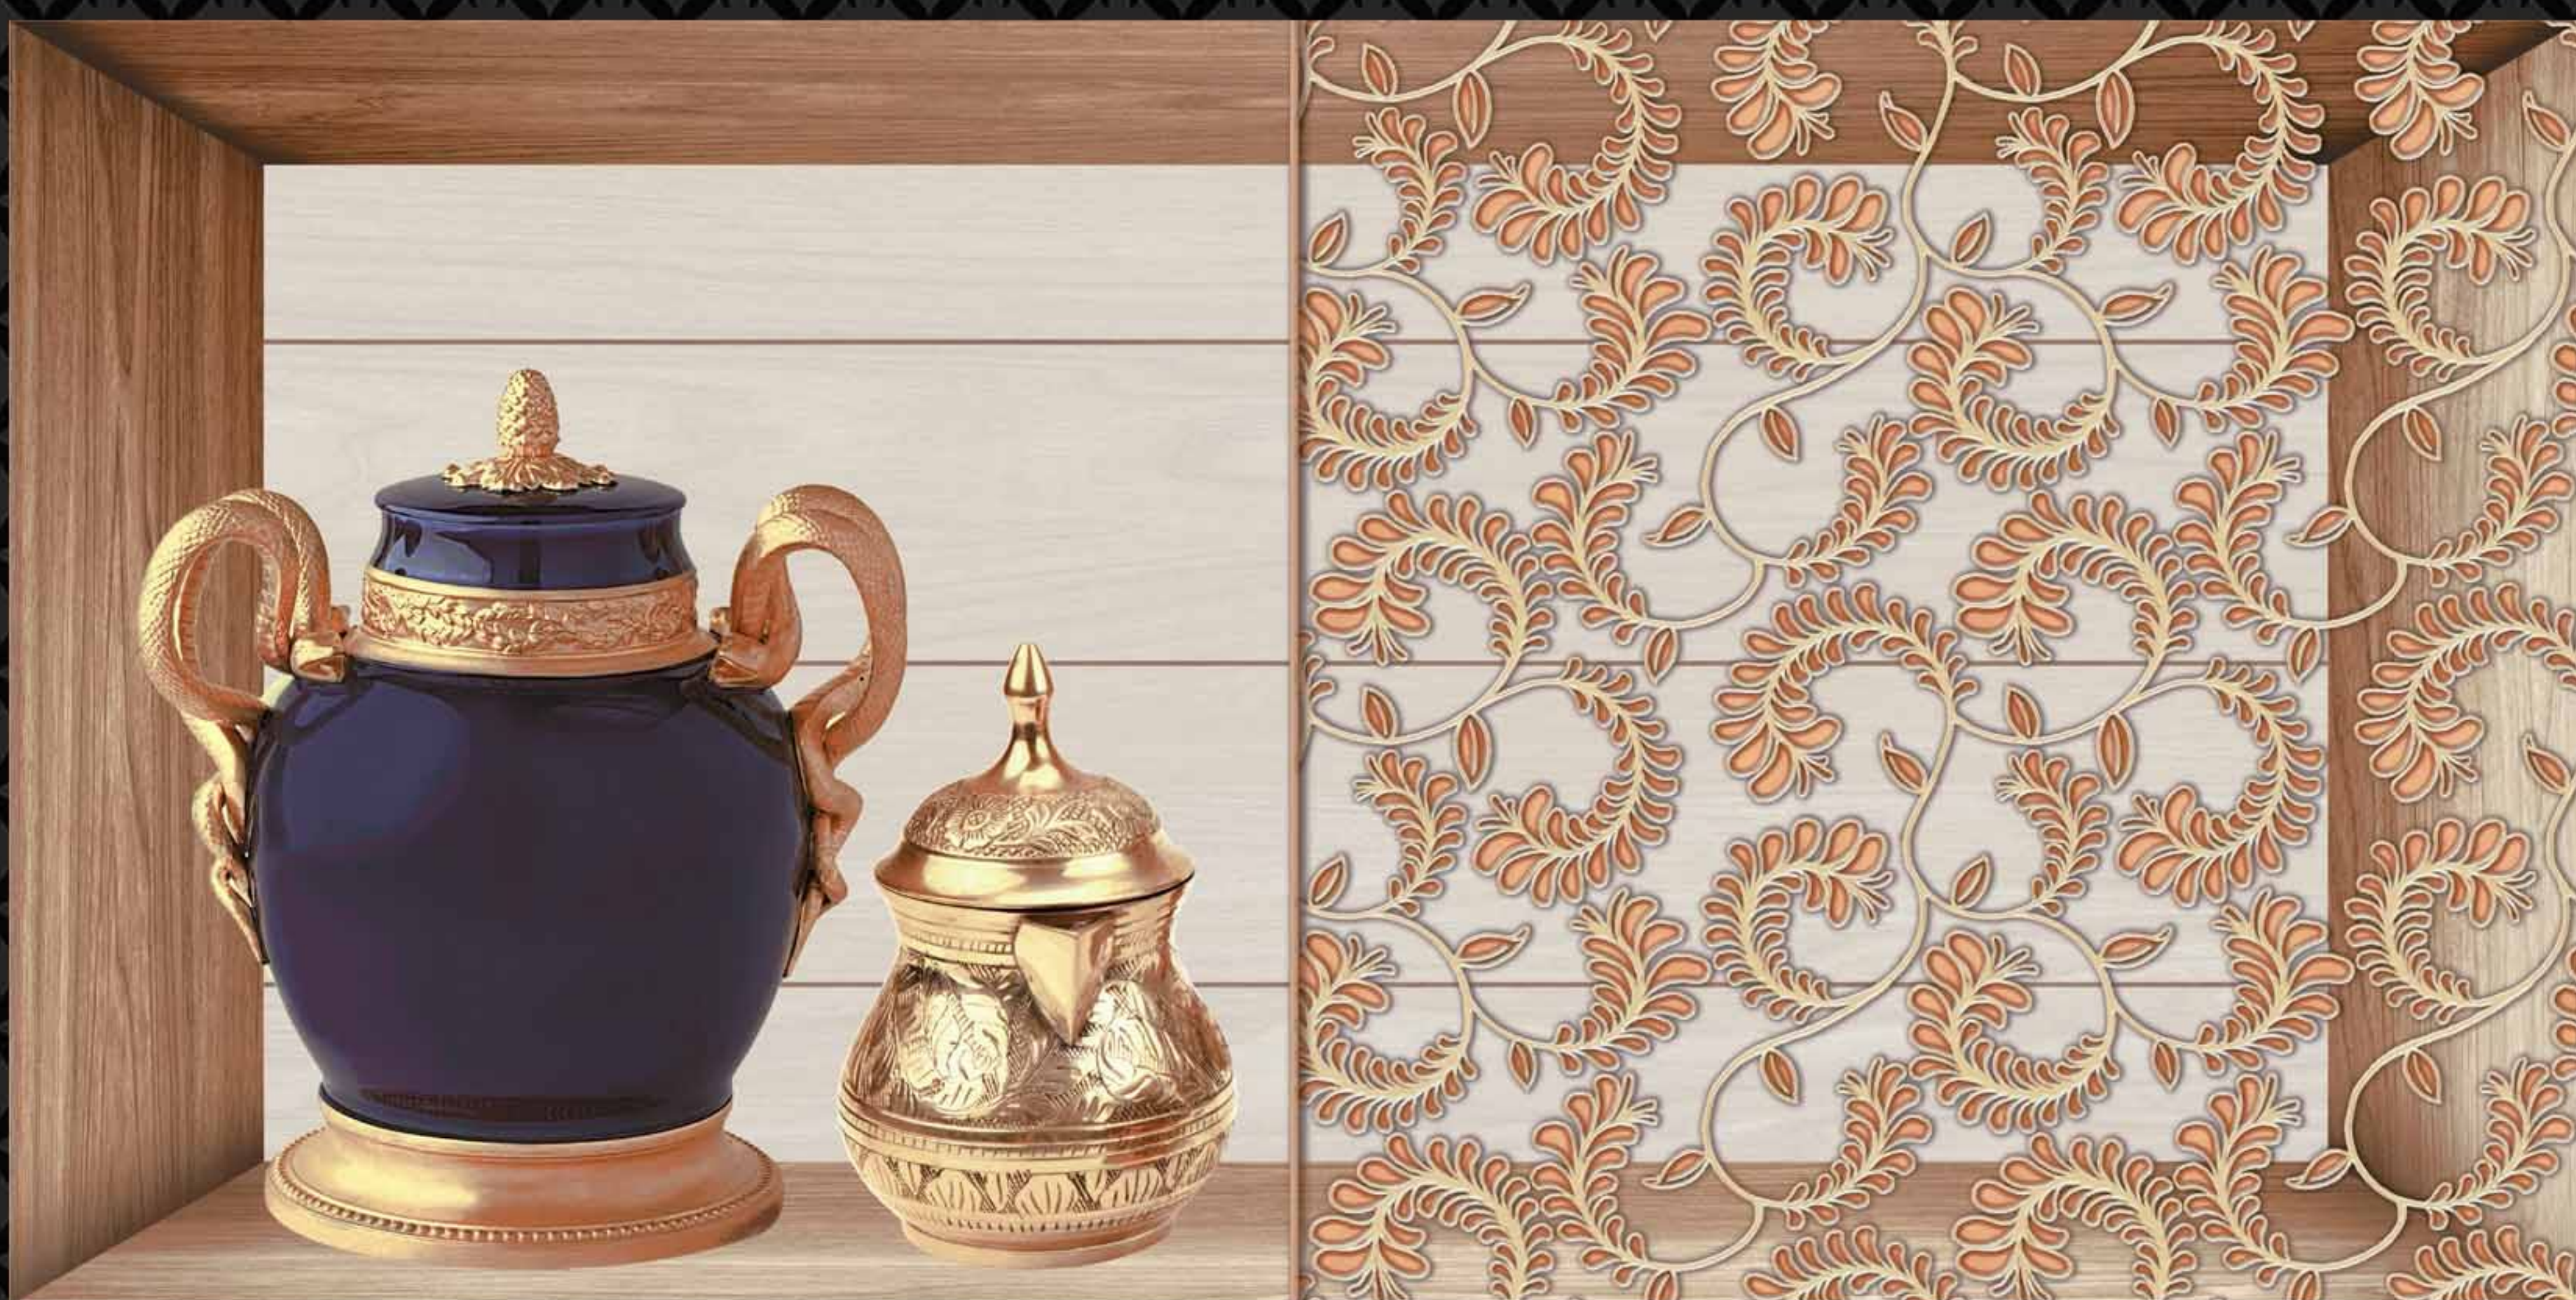

Bright
Tiles

21328

LT

HL1

HL2

LT

Glossy
Surface

300 x 600mm