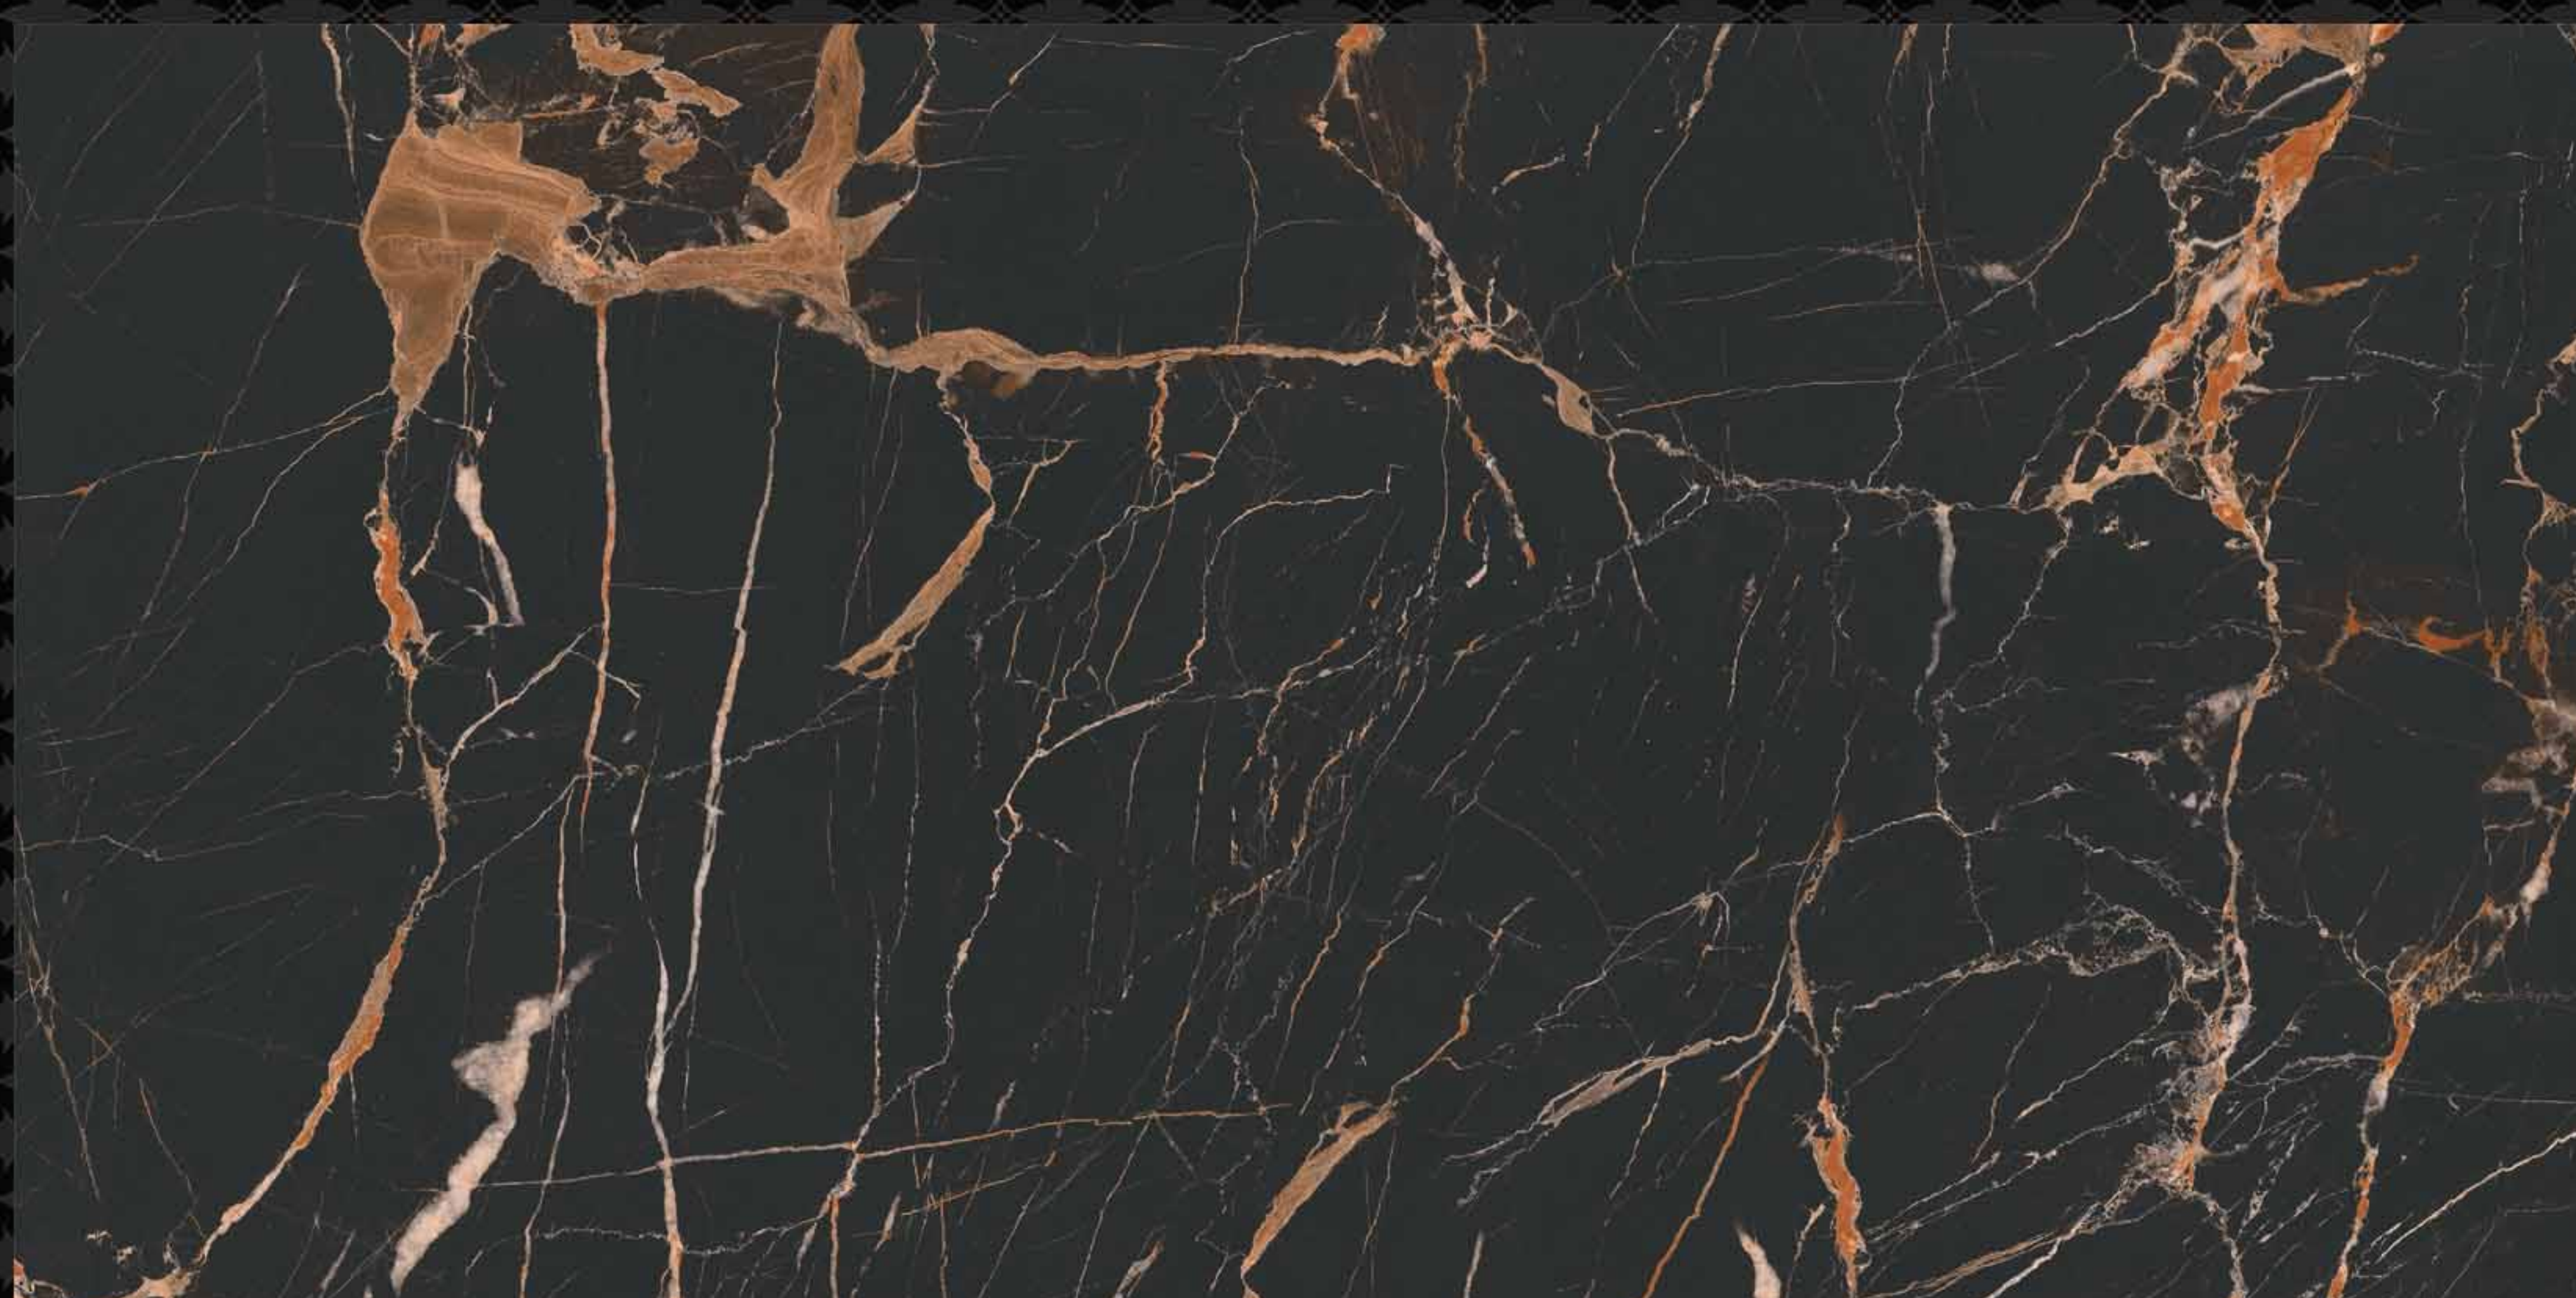

DIGITAL WALL TILES

Bright
Tiles

21686

LT

HL1

HL2

DK

Glossy
Surface