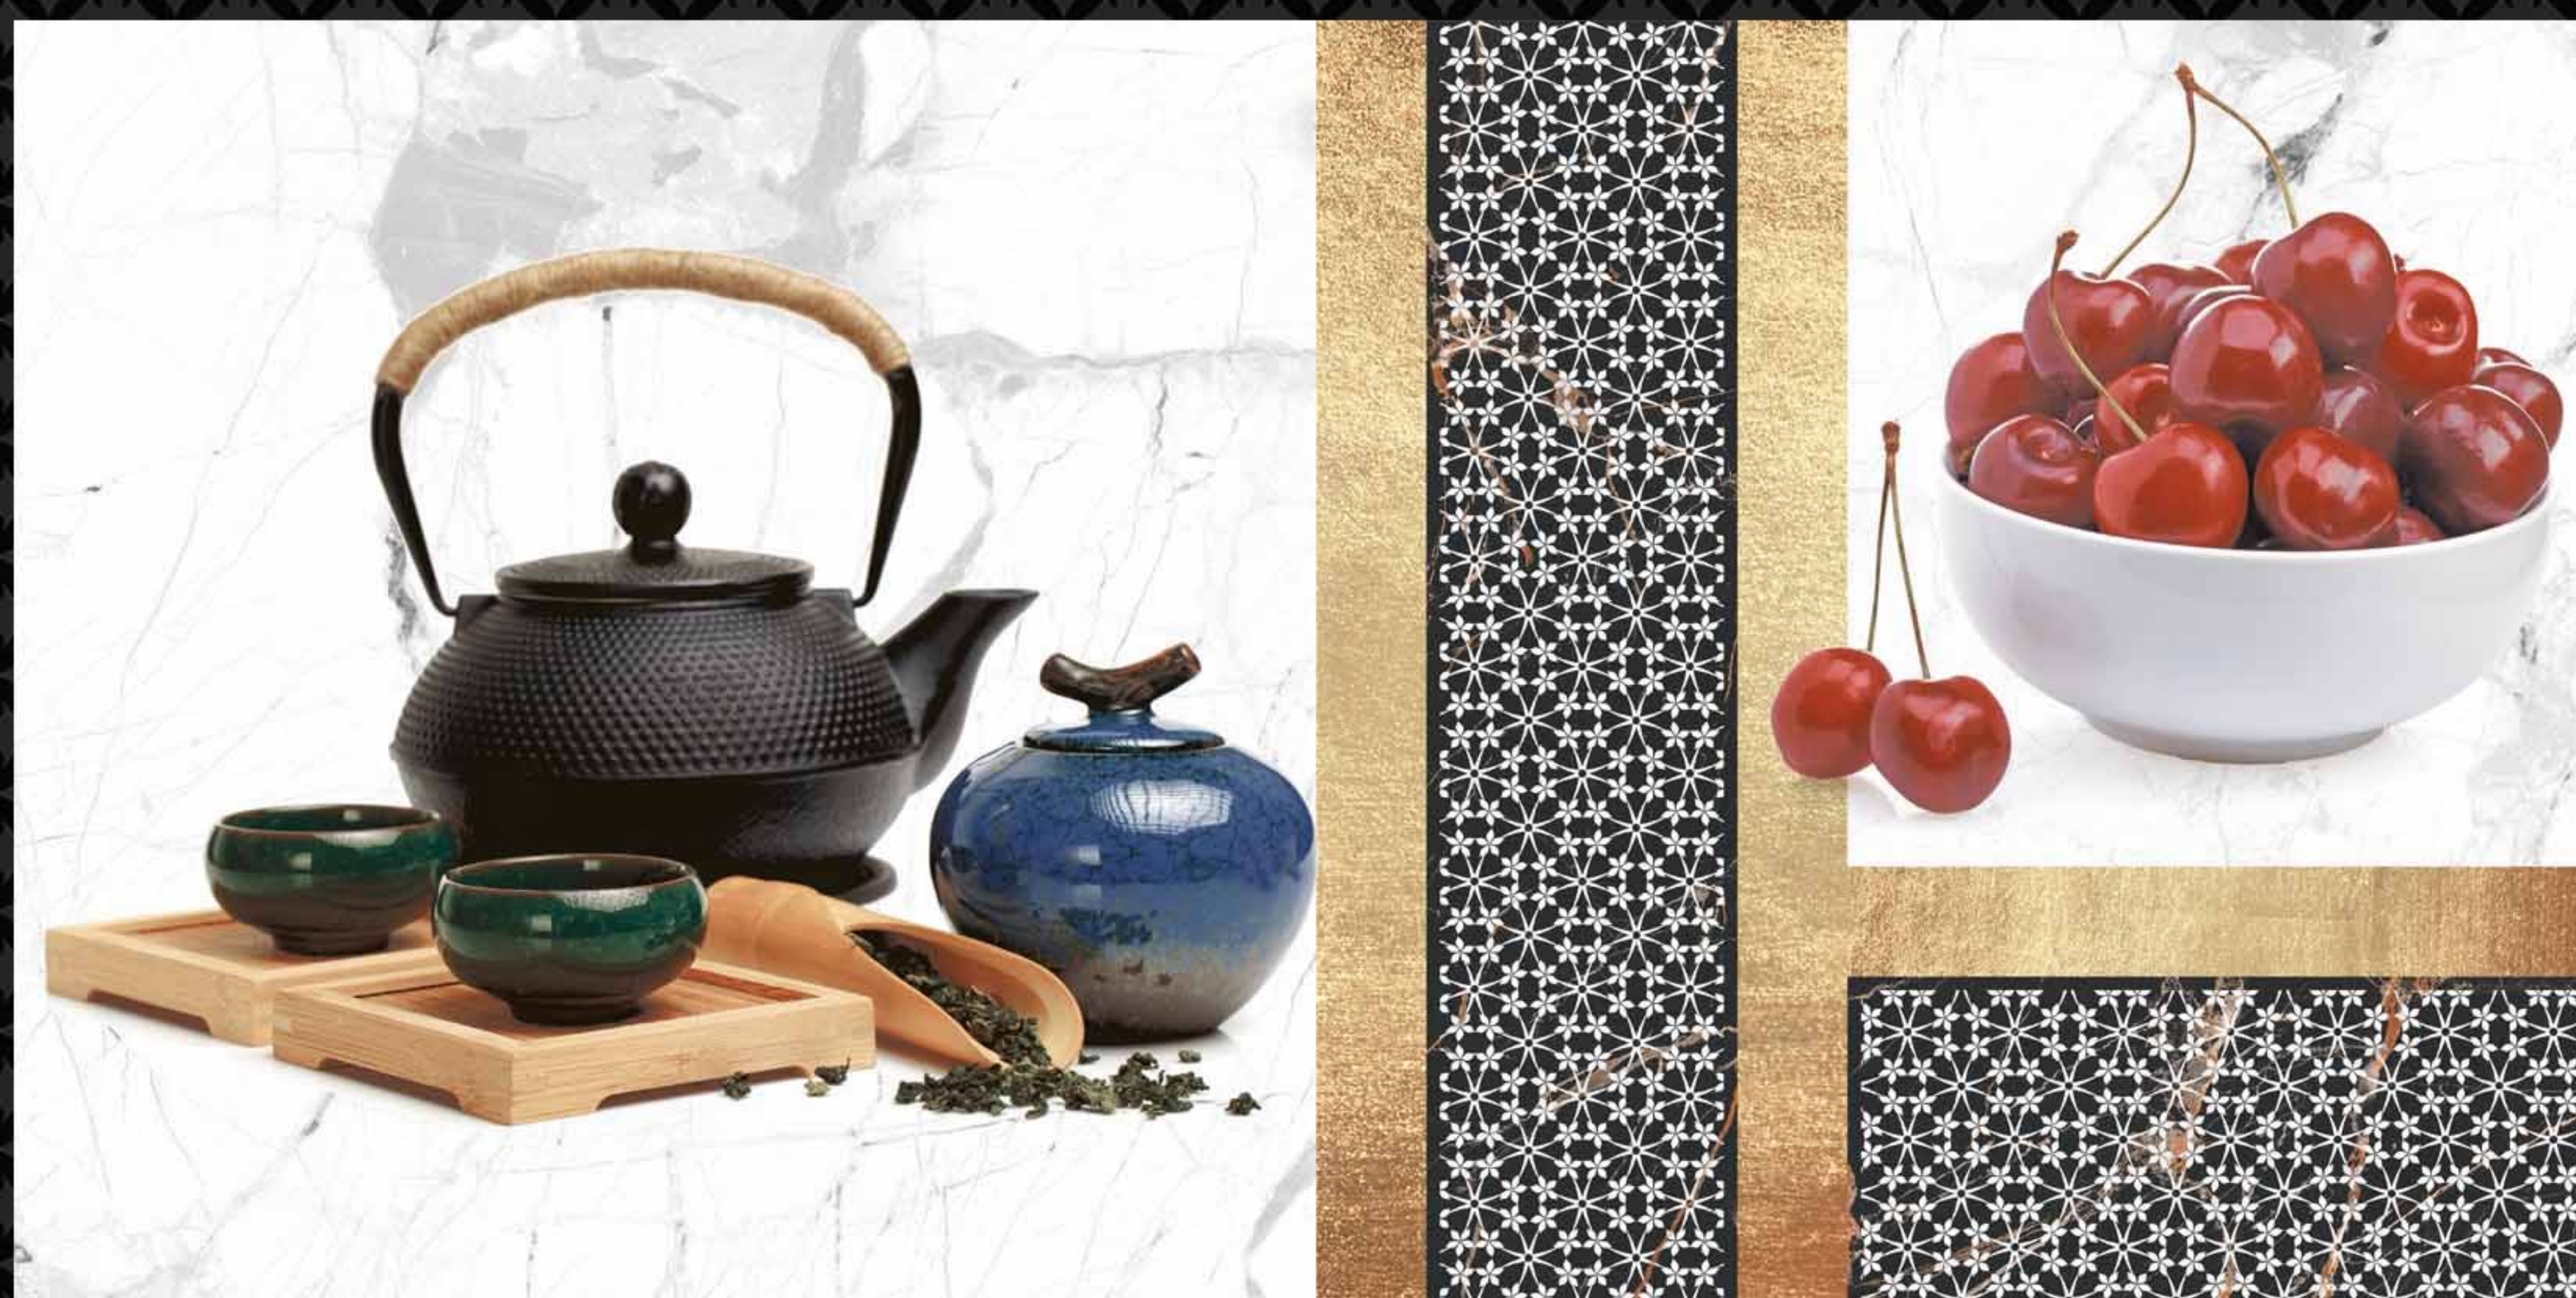

Glossy
Surface

300 x 600mm

DIGITAL WALL TILES

Bright
Tiles

21686

LT

HL1

HL2

DK