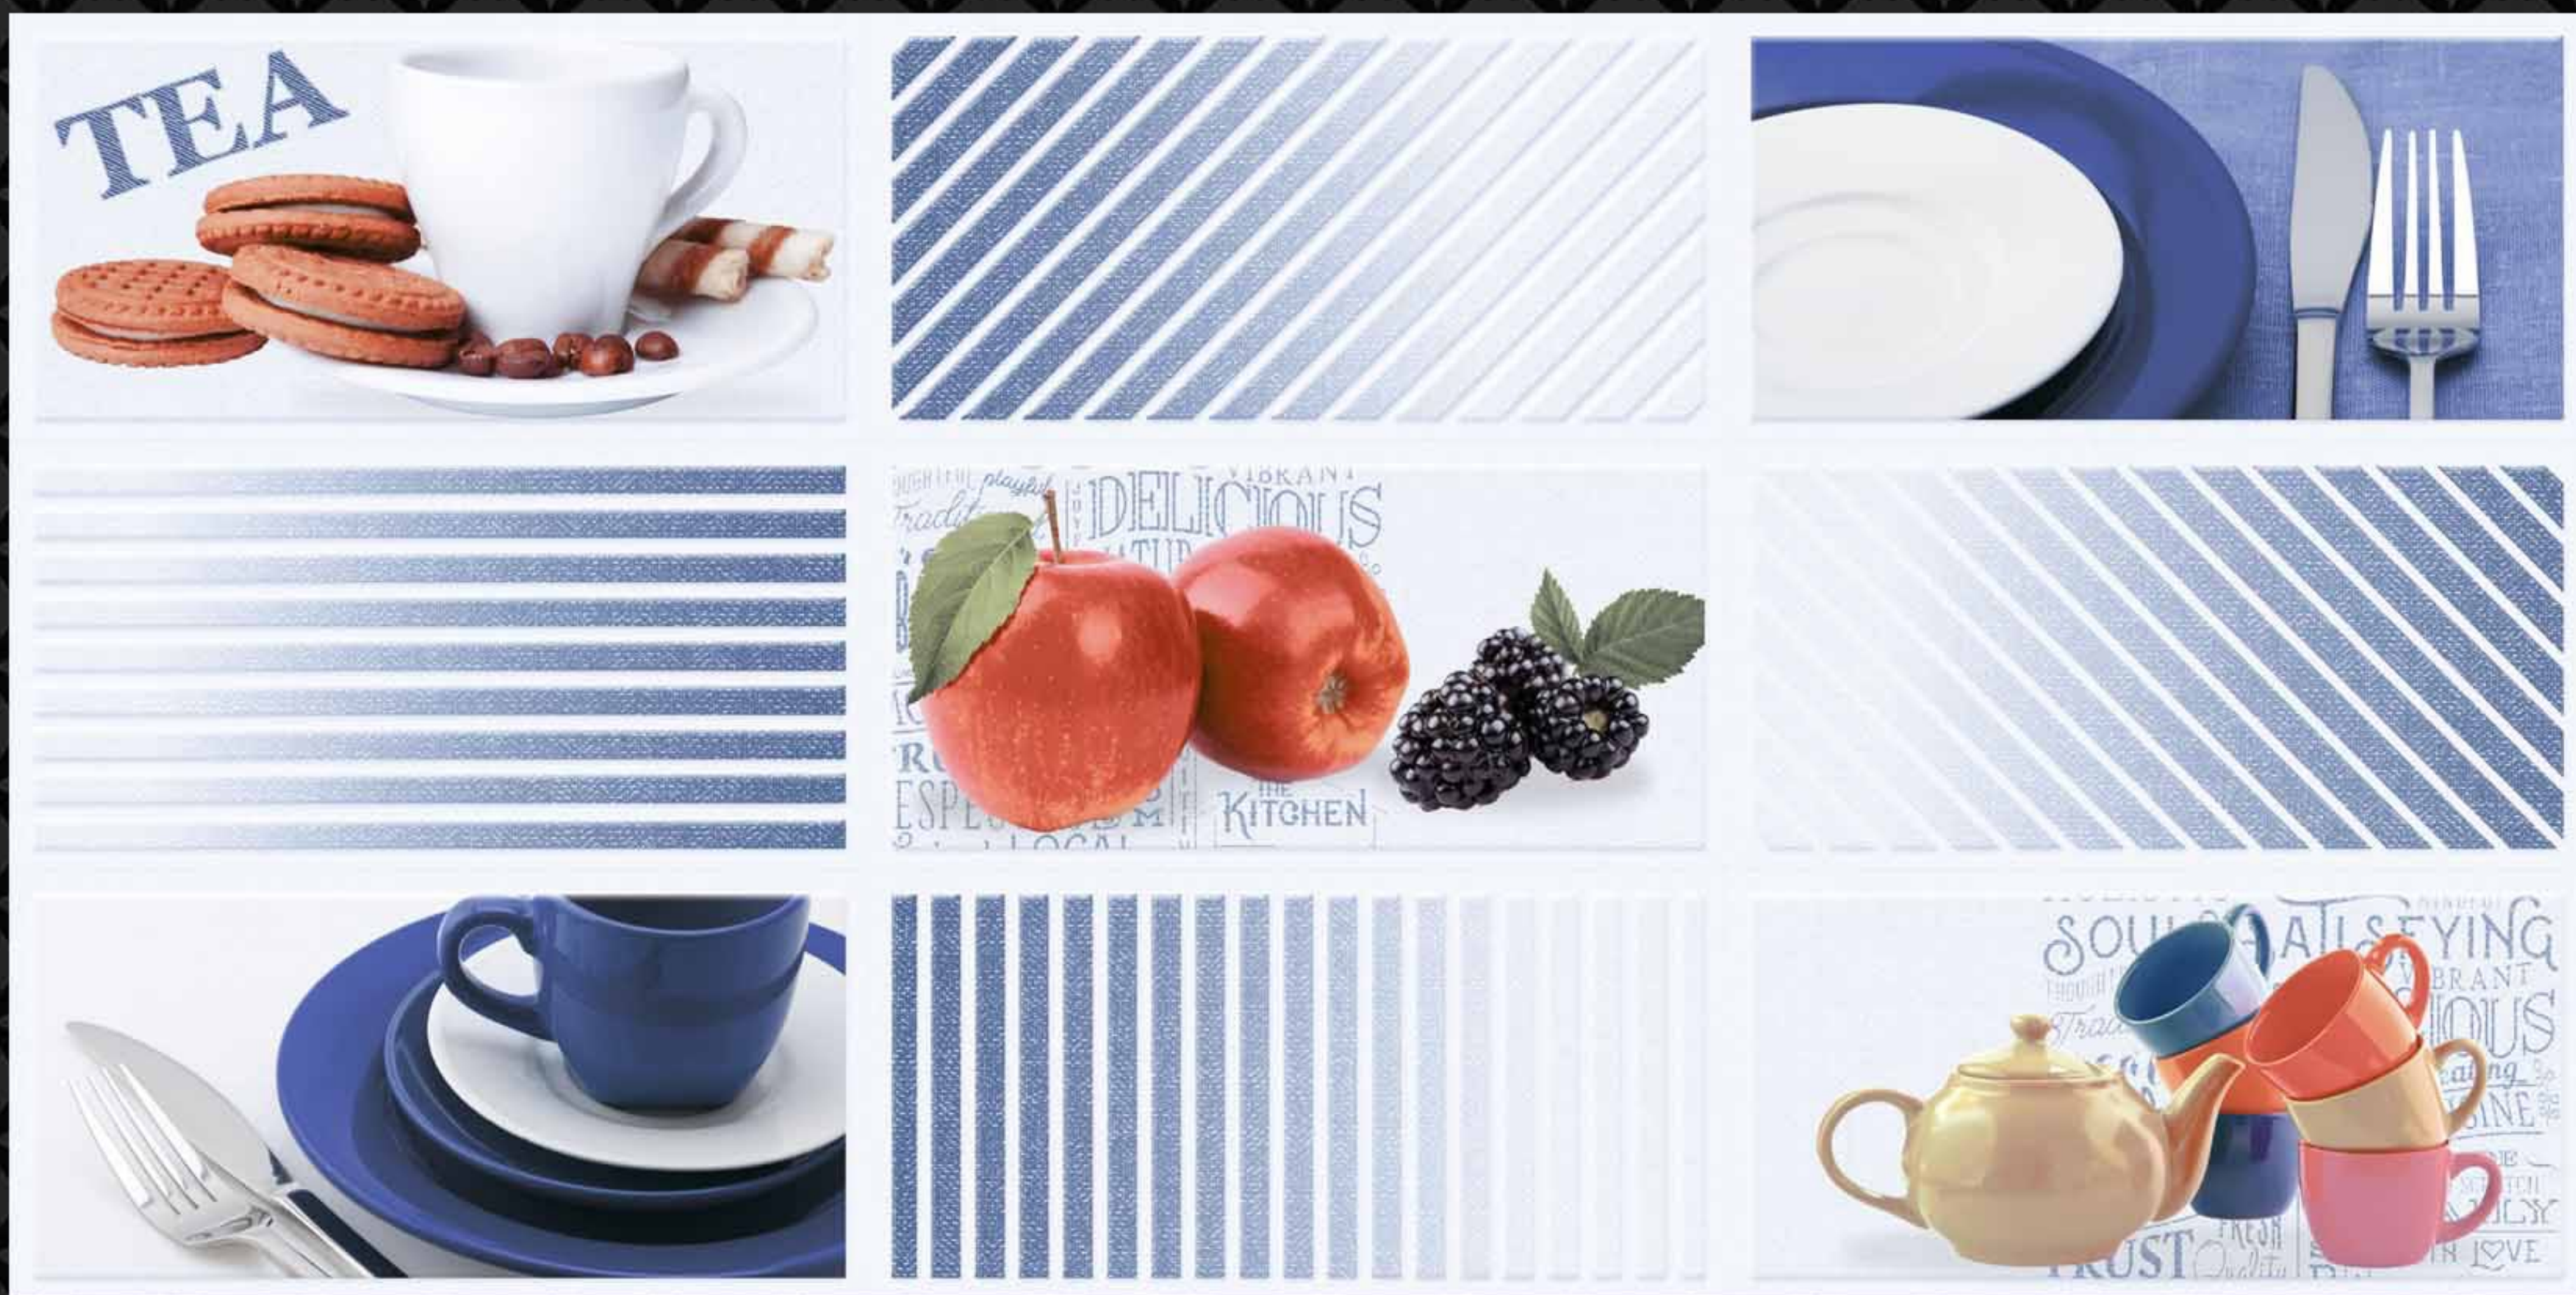

DIGITAL WALL TILES

Bright
Tiles

21329

LT

HL1

HL1

DK

Glossy
Surface