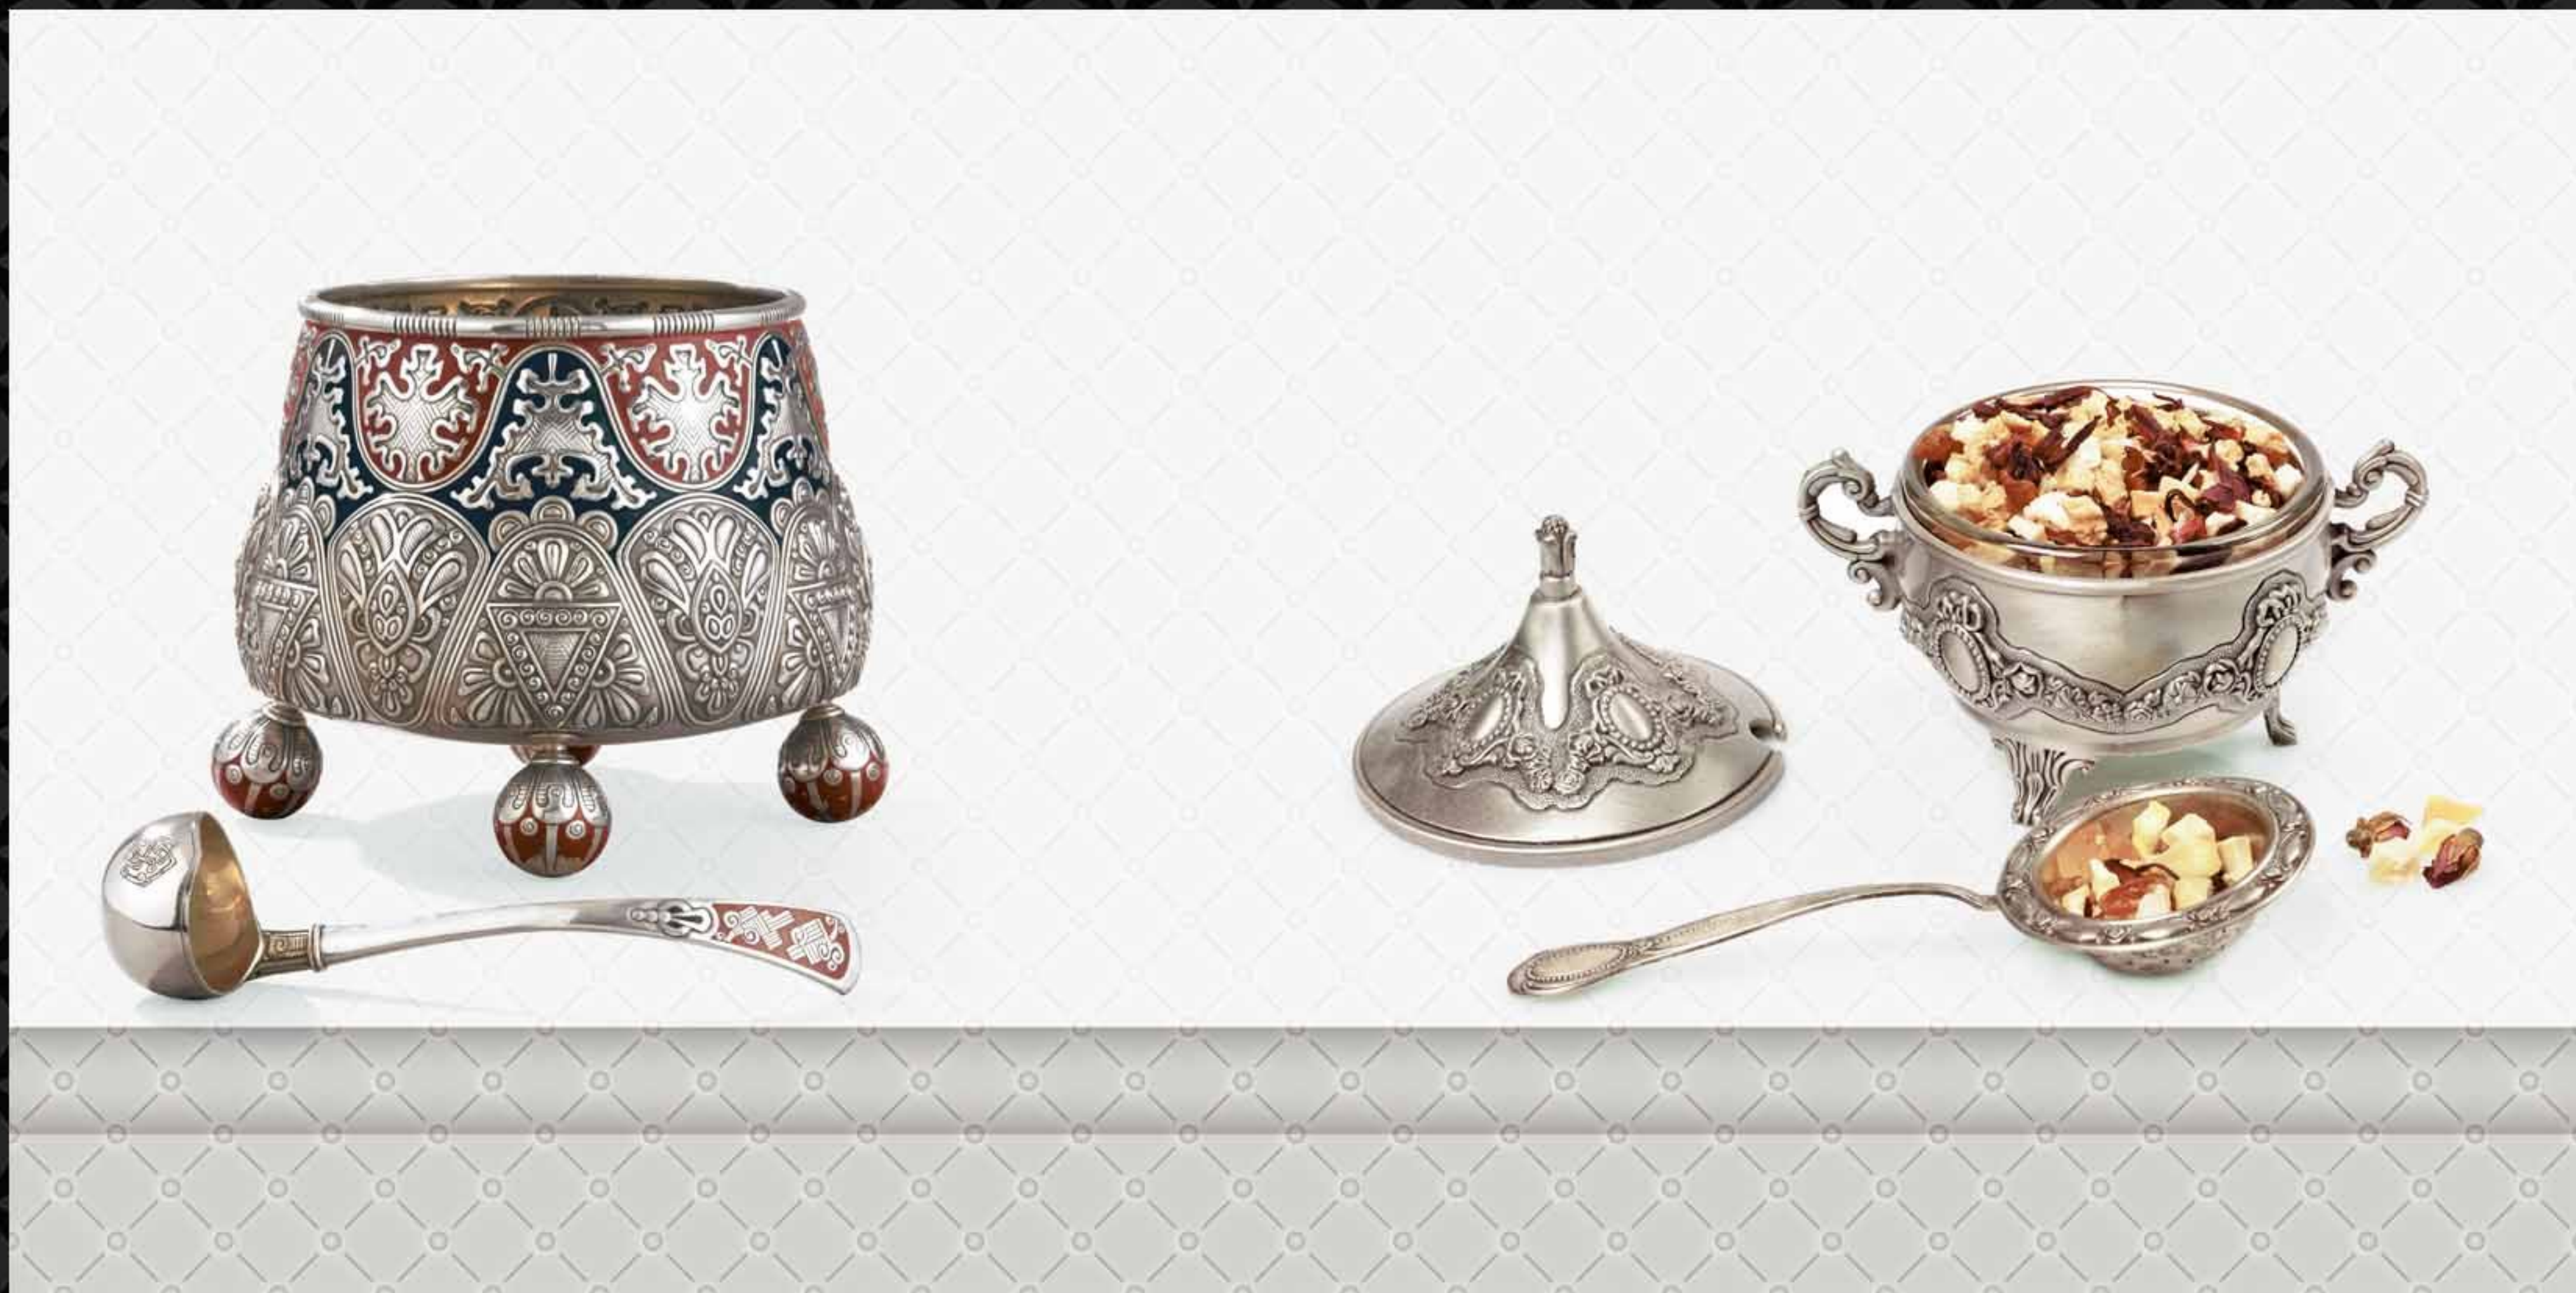

DK

Glossy
Surface

300 x 600mm

DIGITAL WALL TILES

Bright
Tiles

1221

LT

HL1