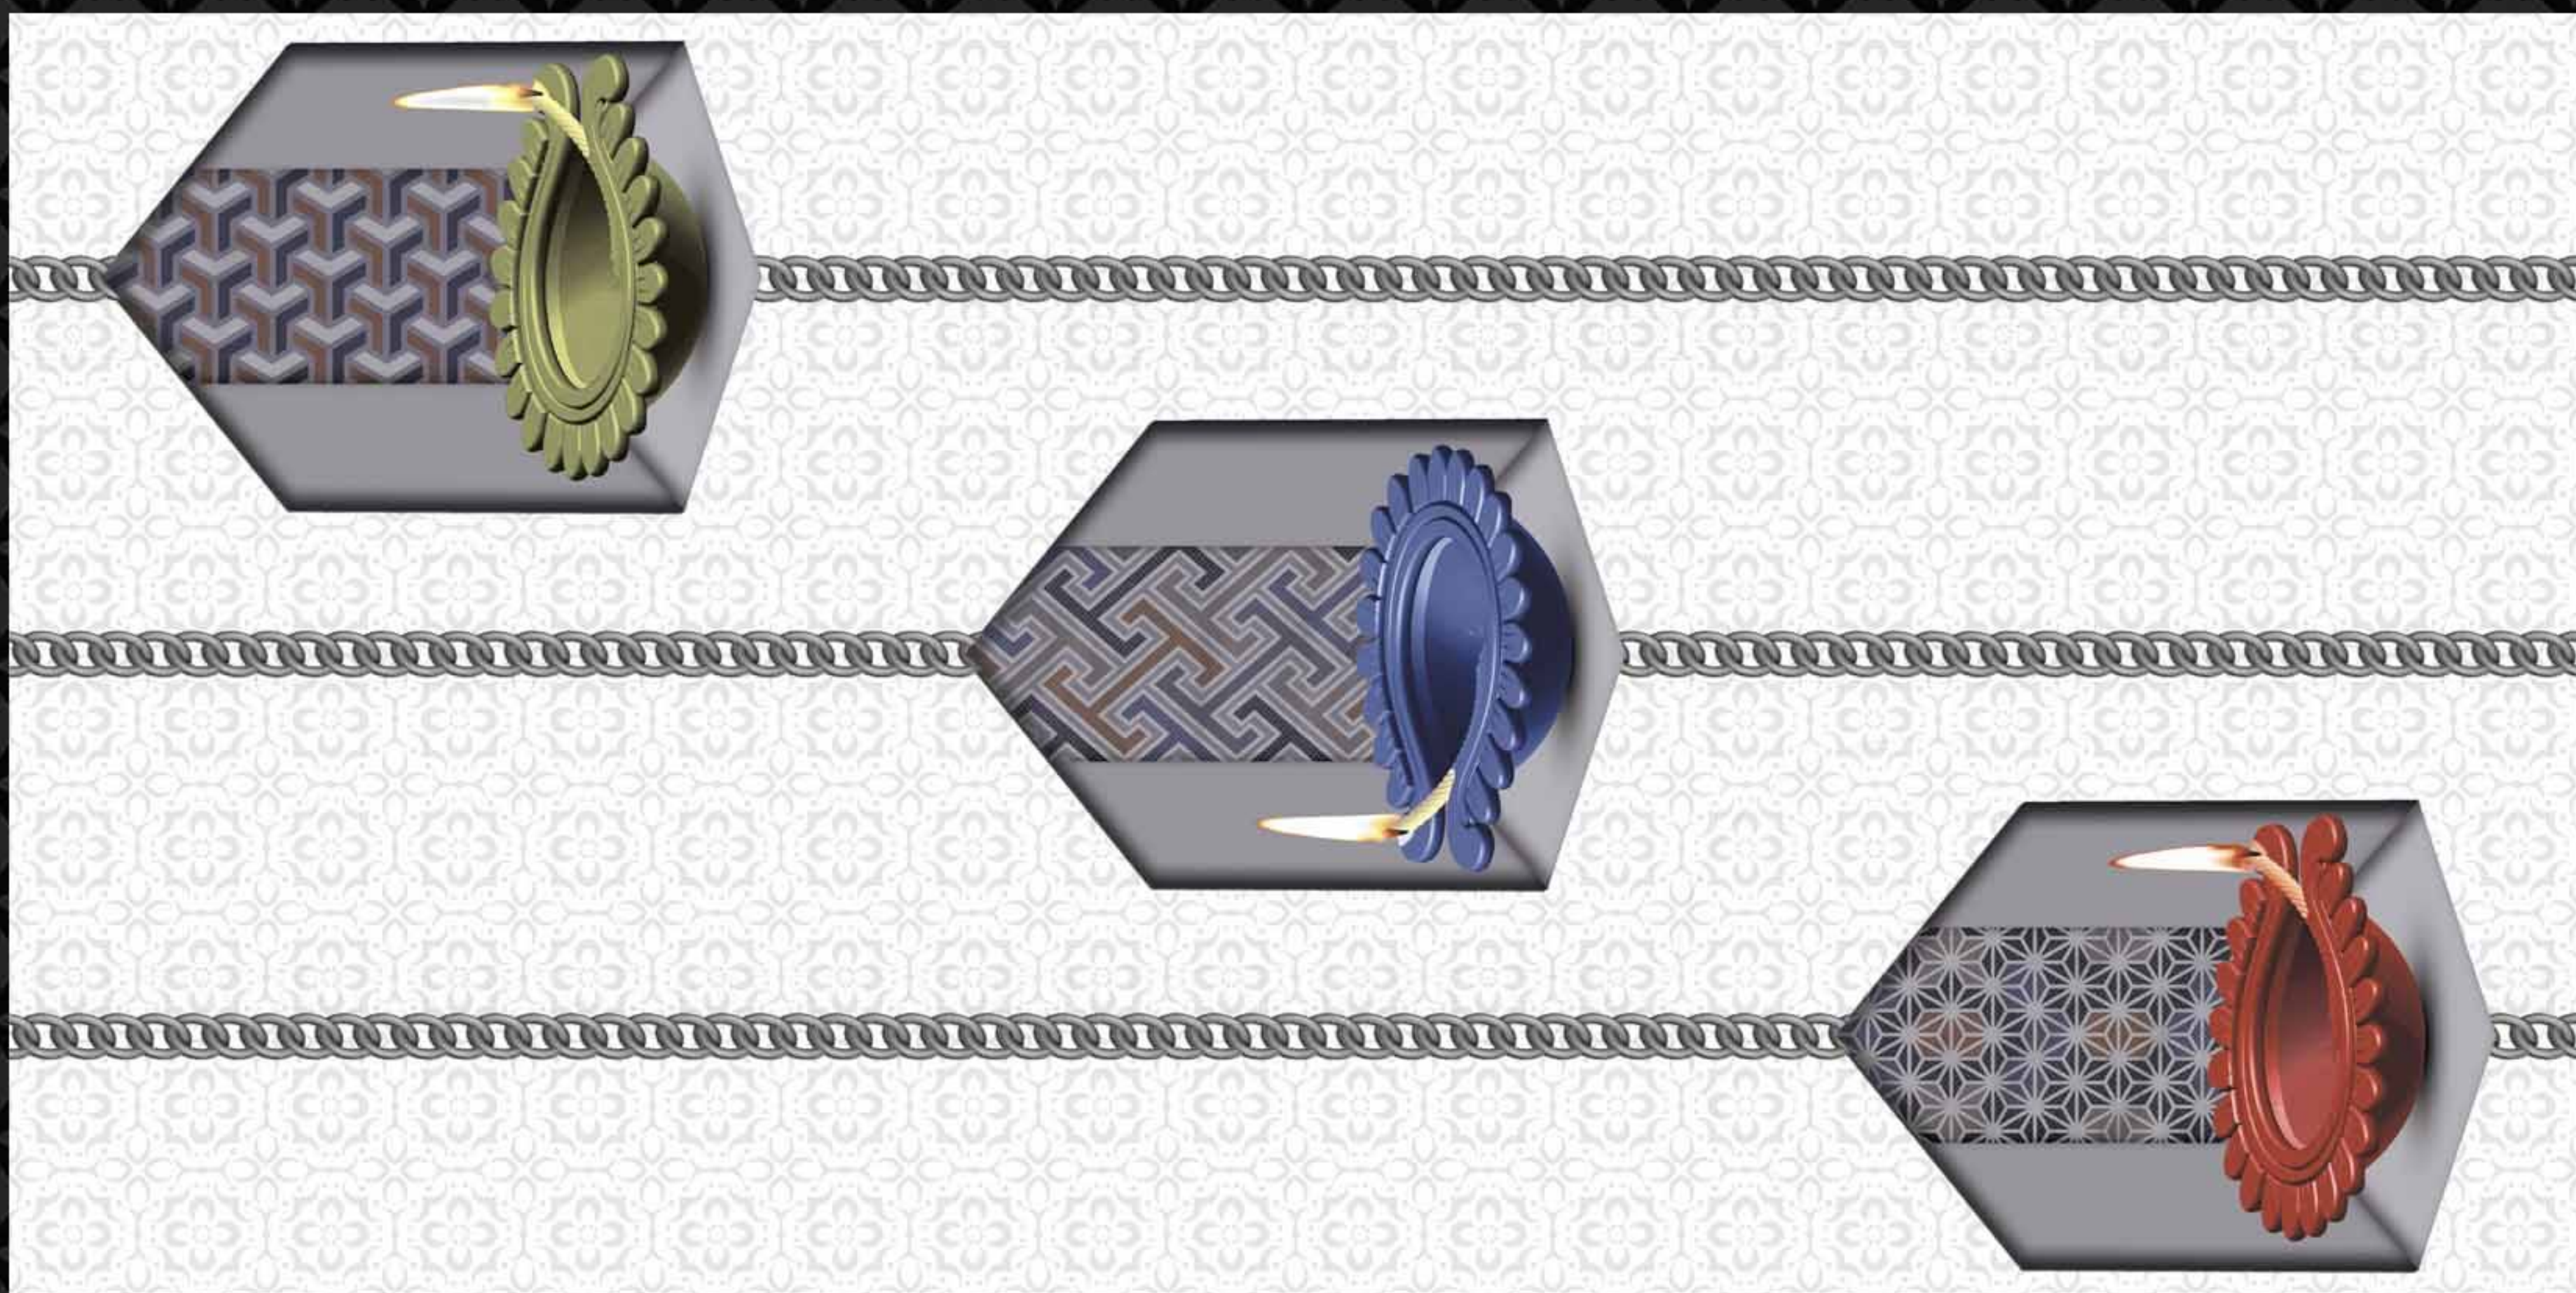

Glossy
Surface

300 x 600mm

DIGITAL WALL TILES

Bright
Tiles

1360

LT

HL1

HL2

LT