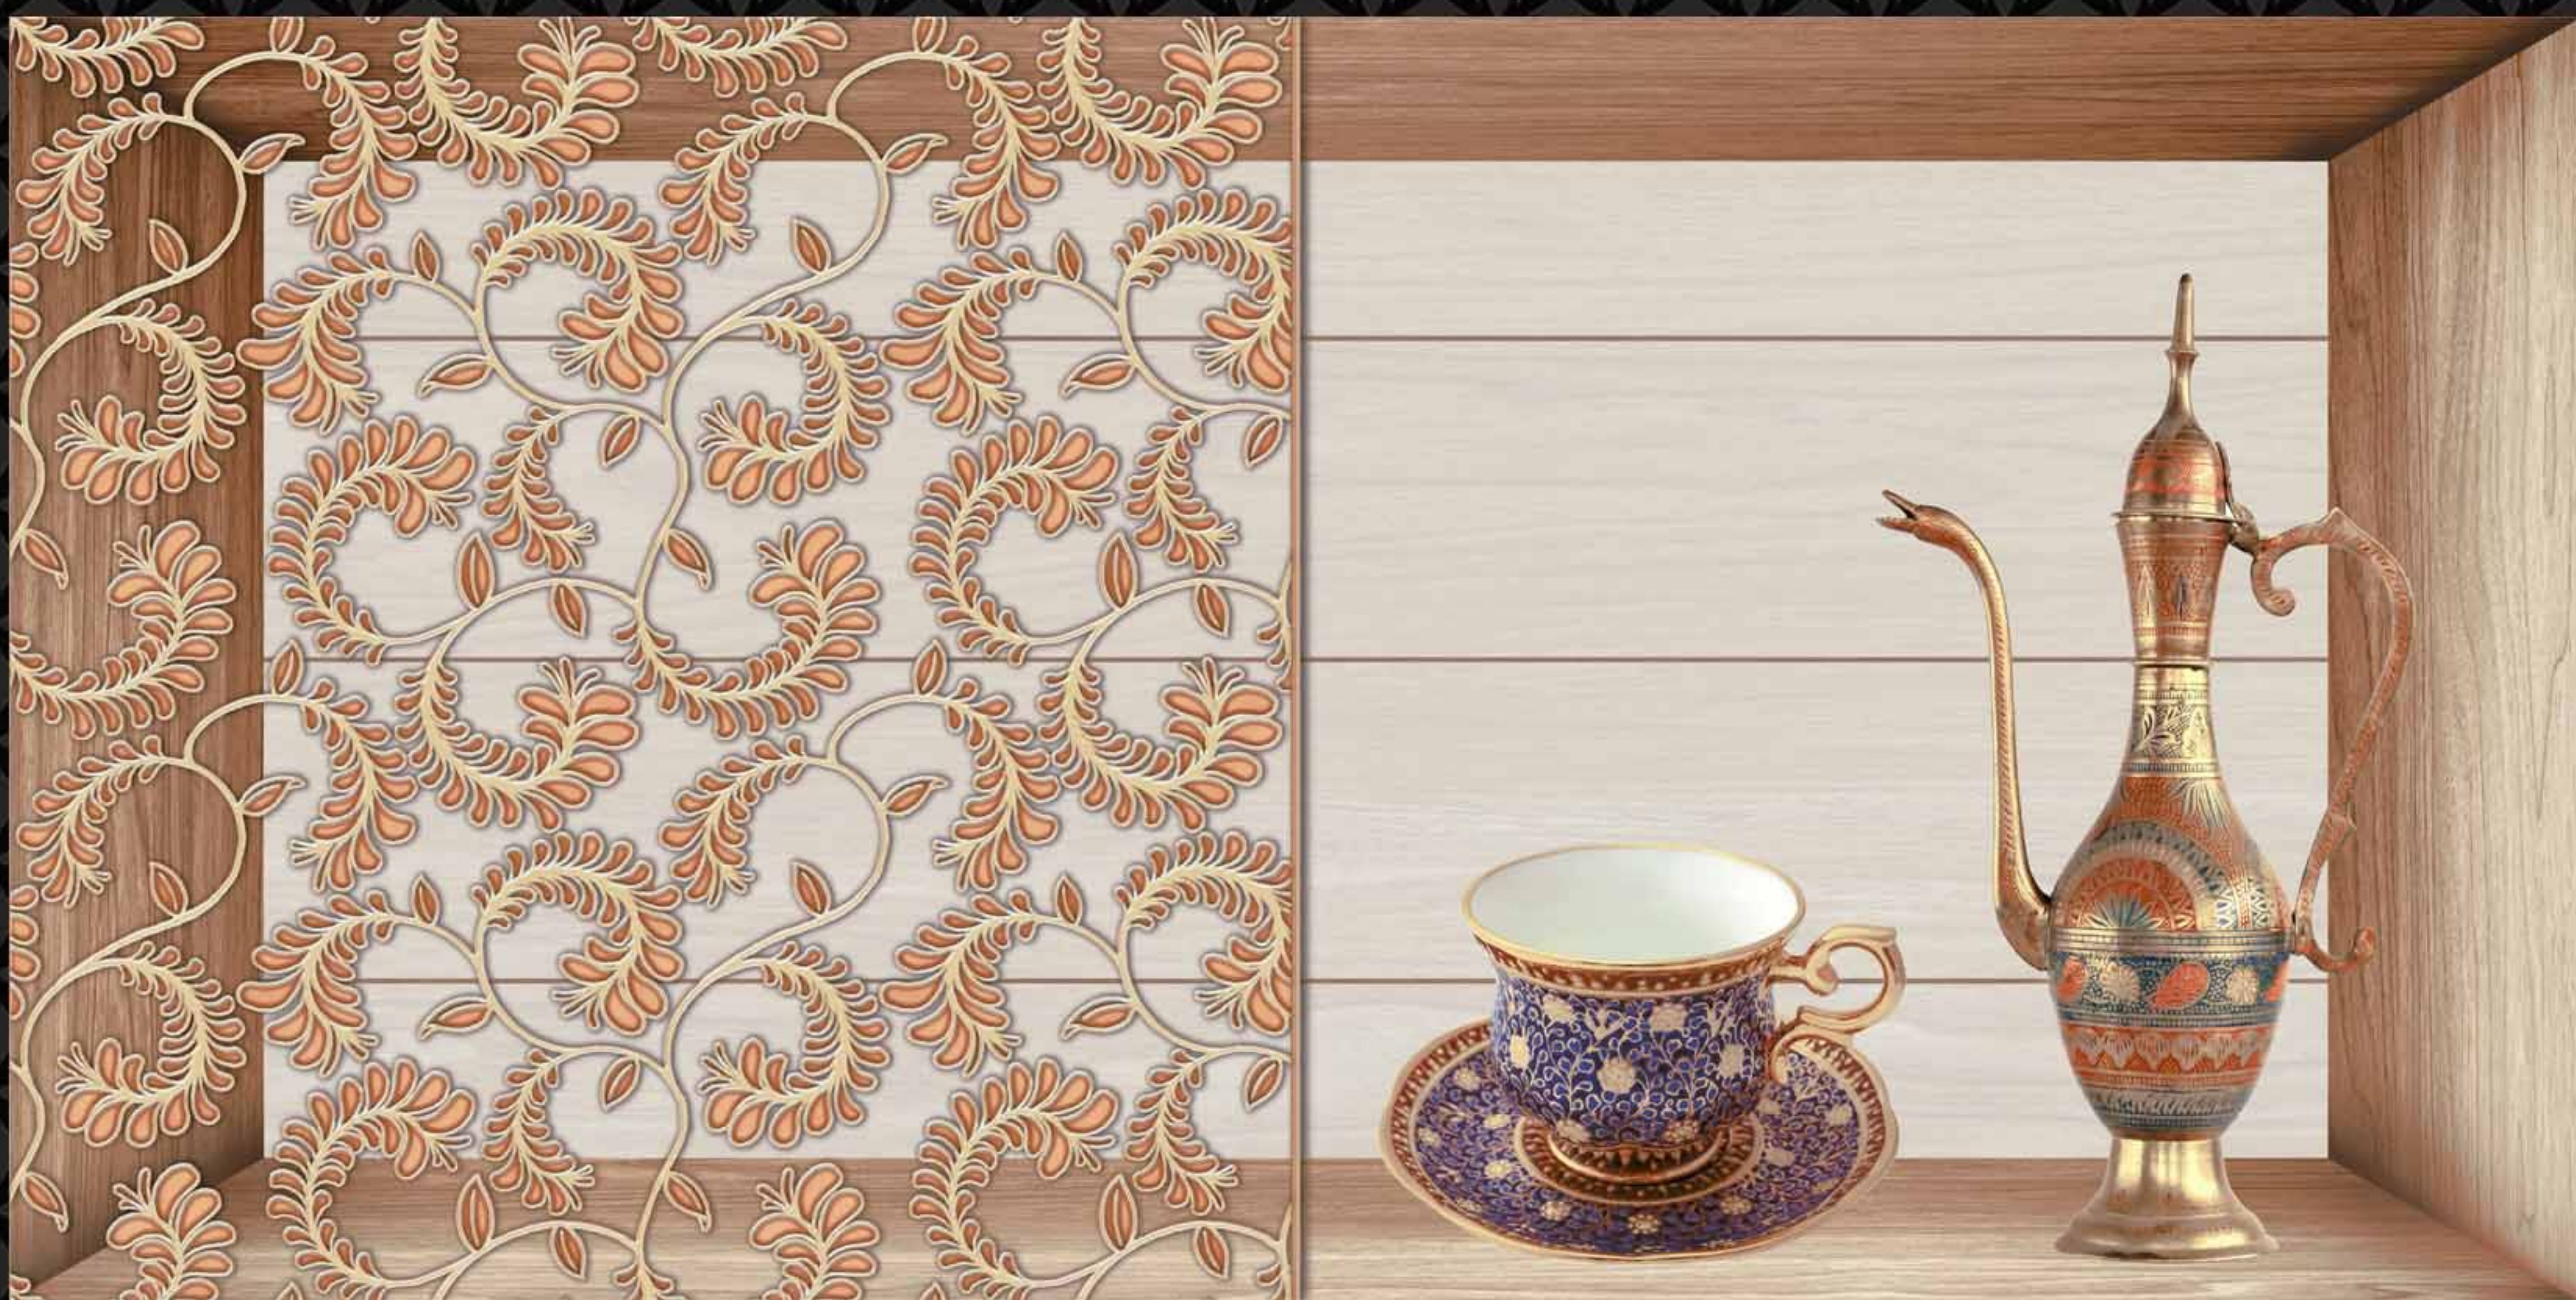

Glossy
Surface

300 x 600mm

DIGITAL WALL TILES

Bright
Tiles

21328

LT

HL1

HL2

LT