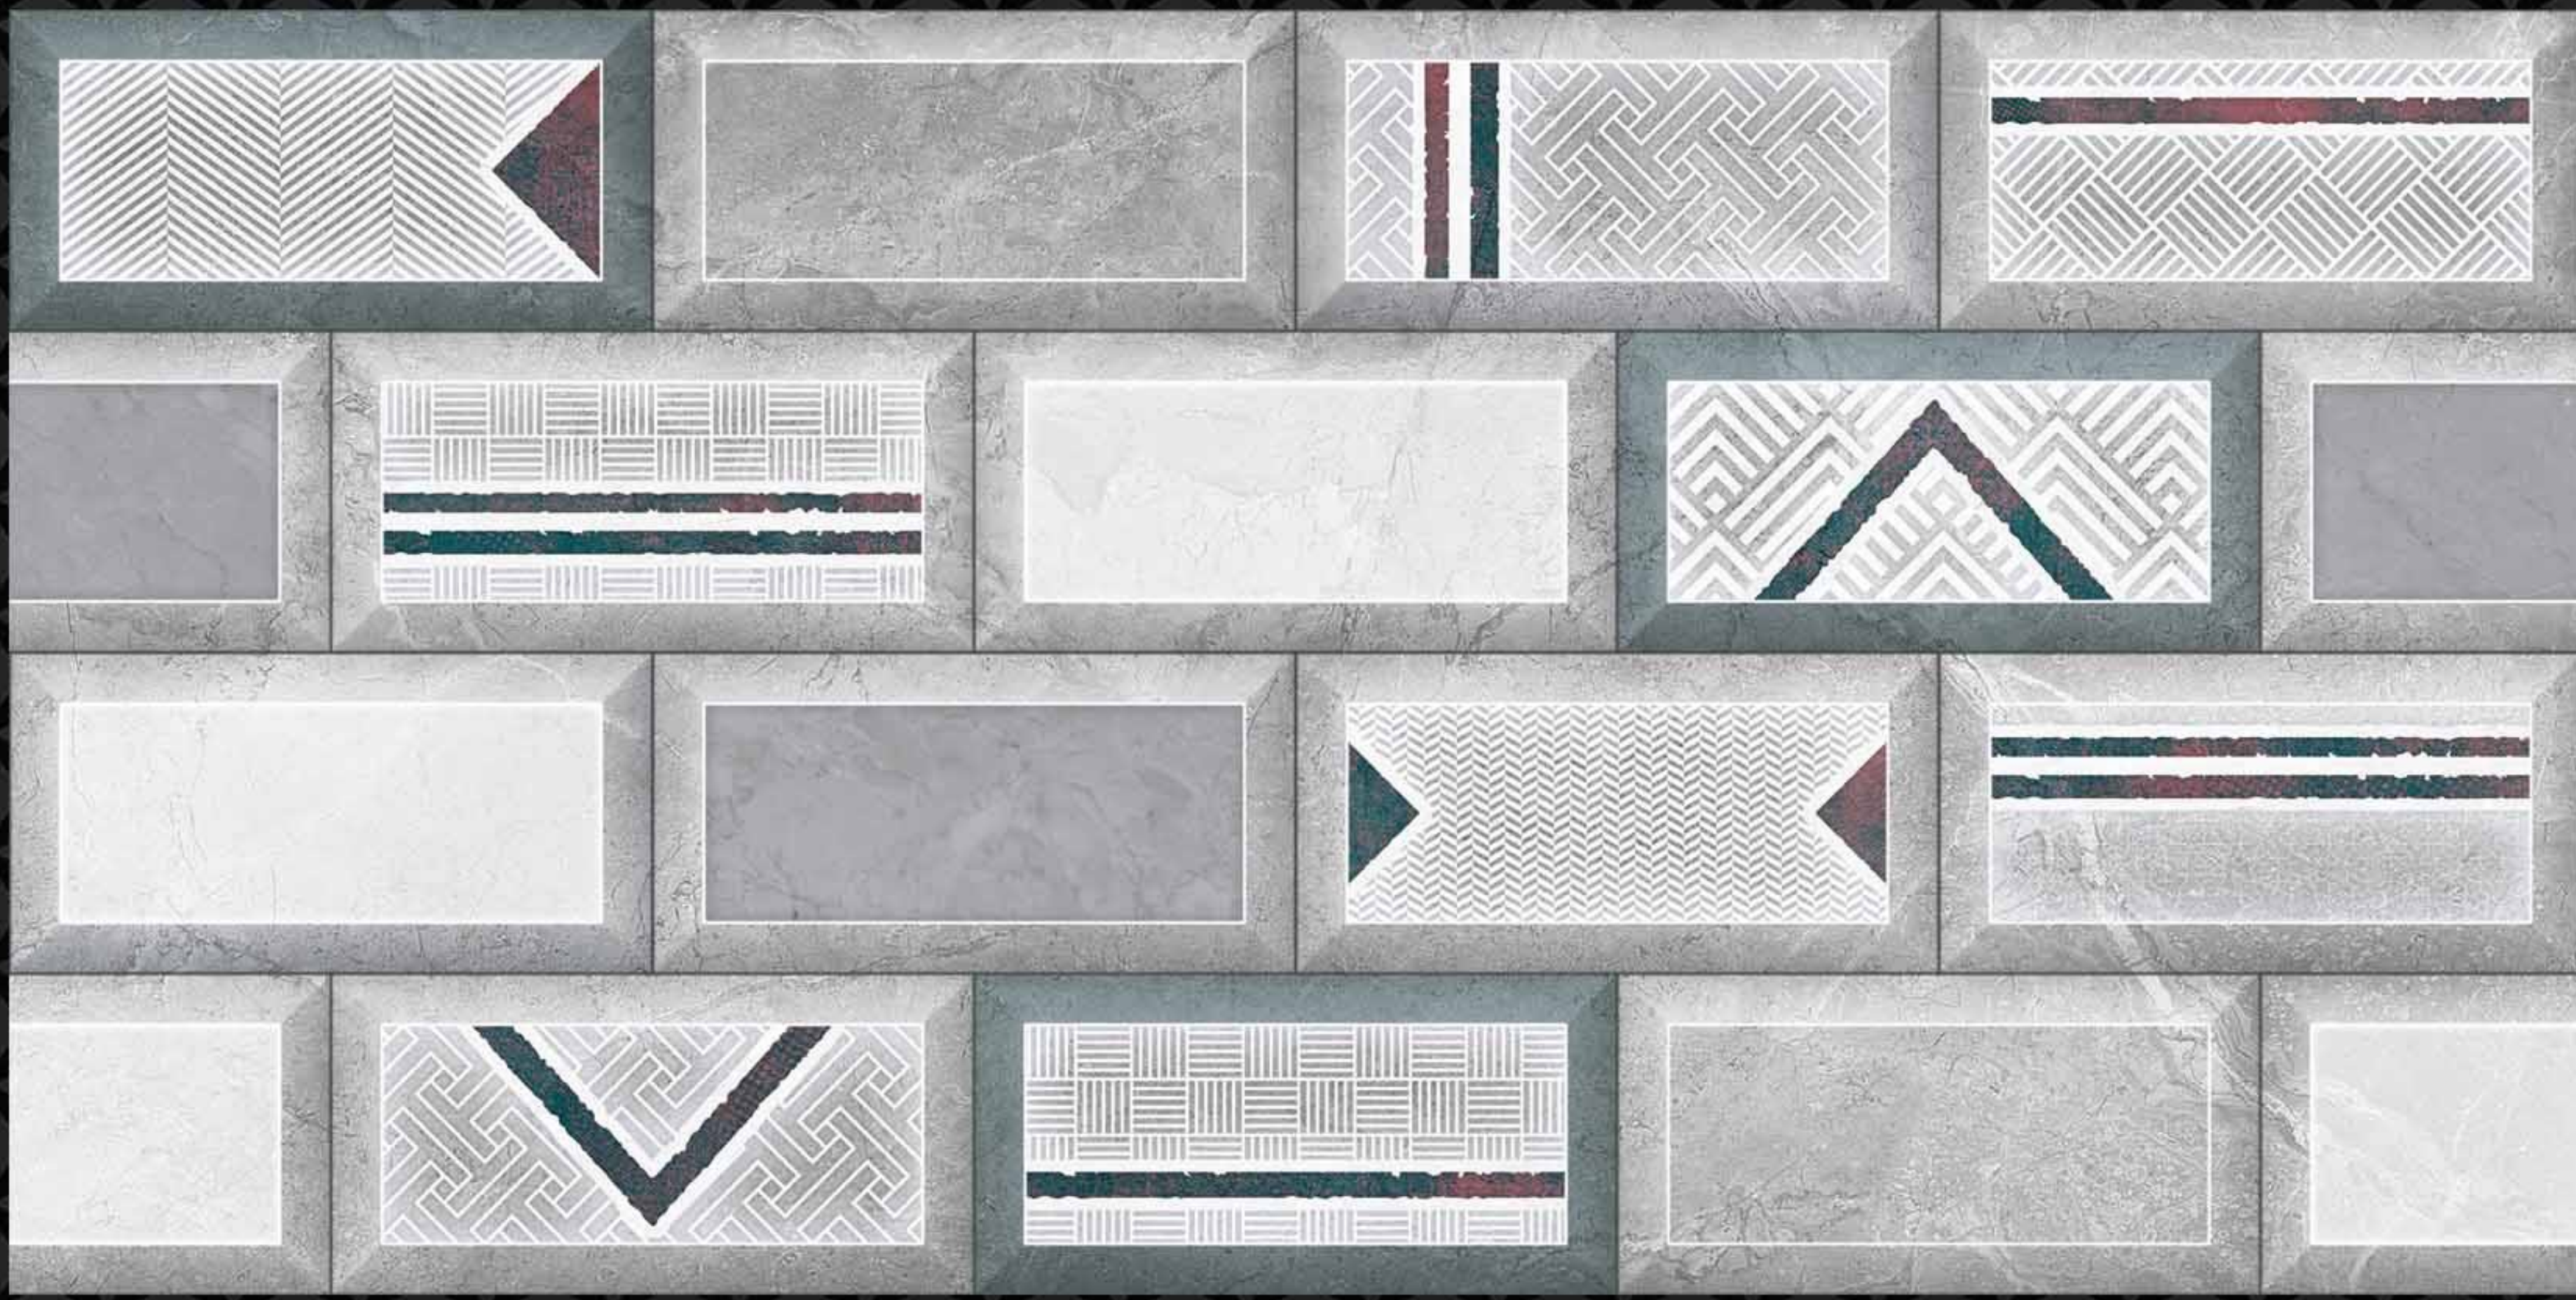

Glossy
Surface

300 x 600mm

DIGITAL WALL TILES

Bright
Tiles

22026

LT

HL1

HL2

DK