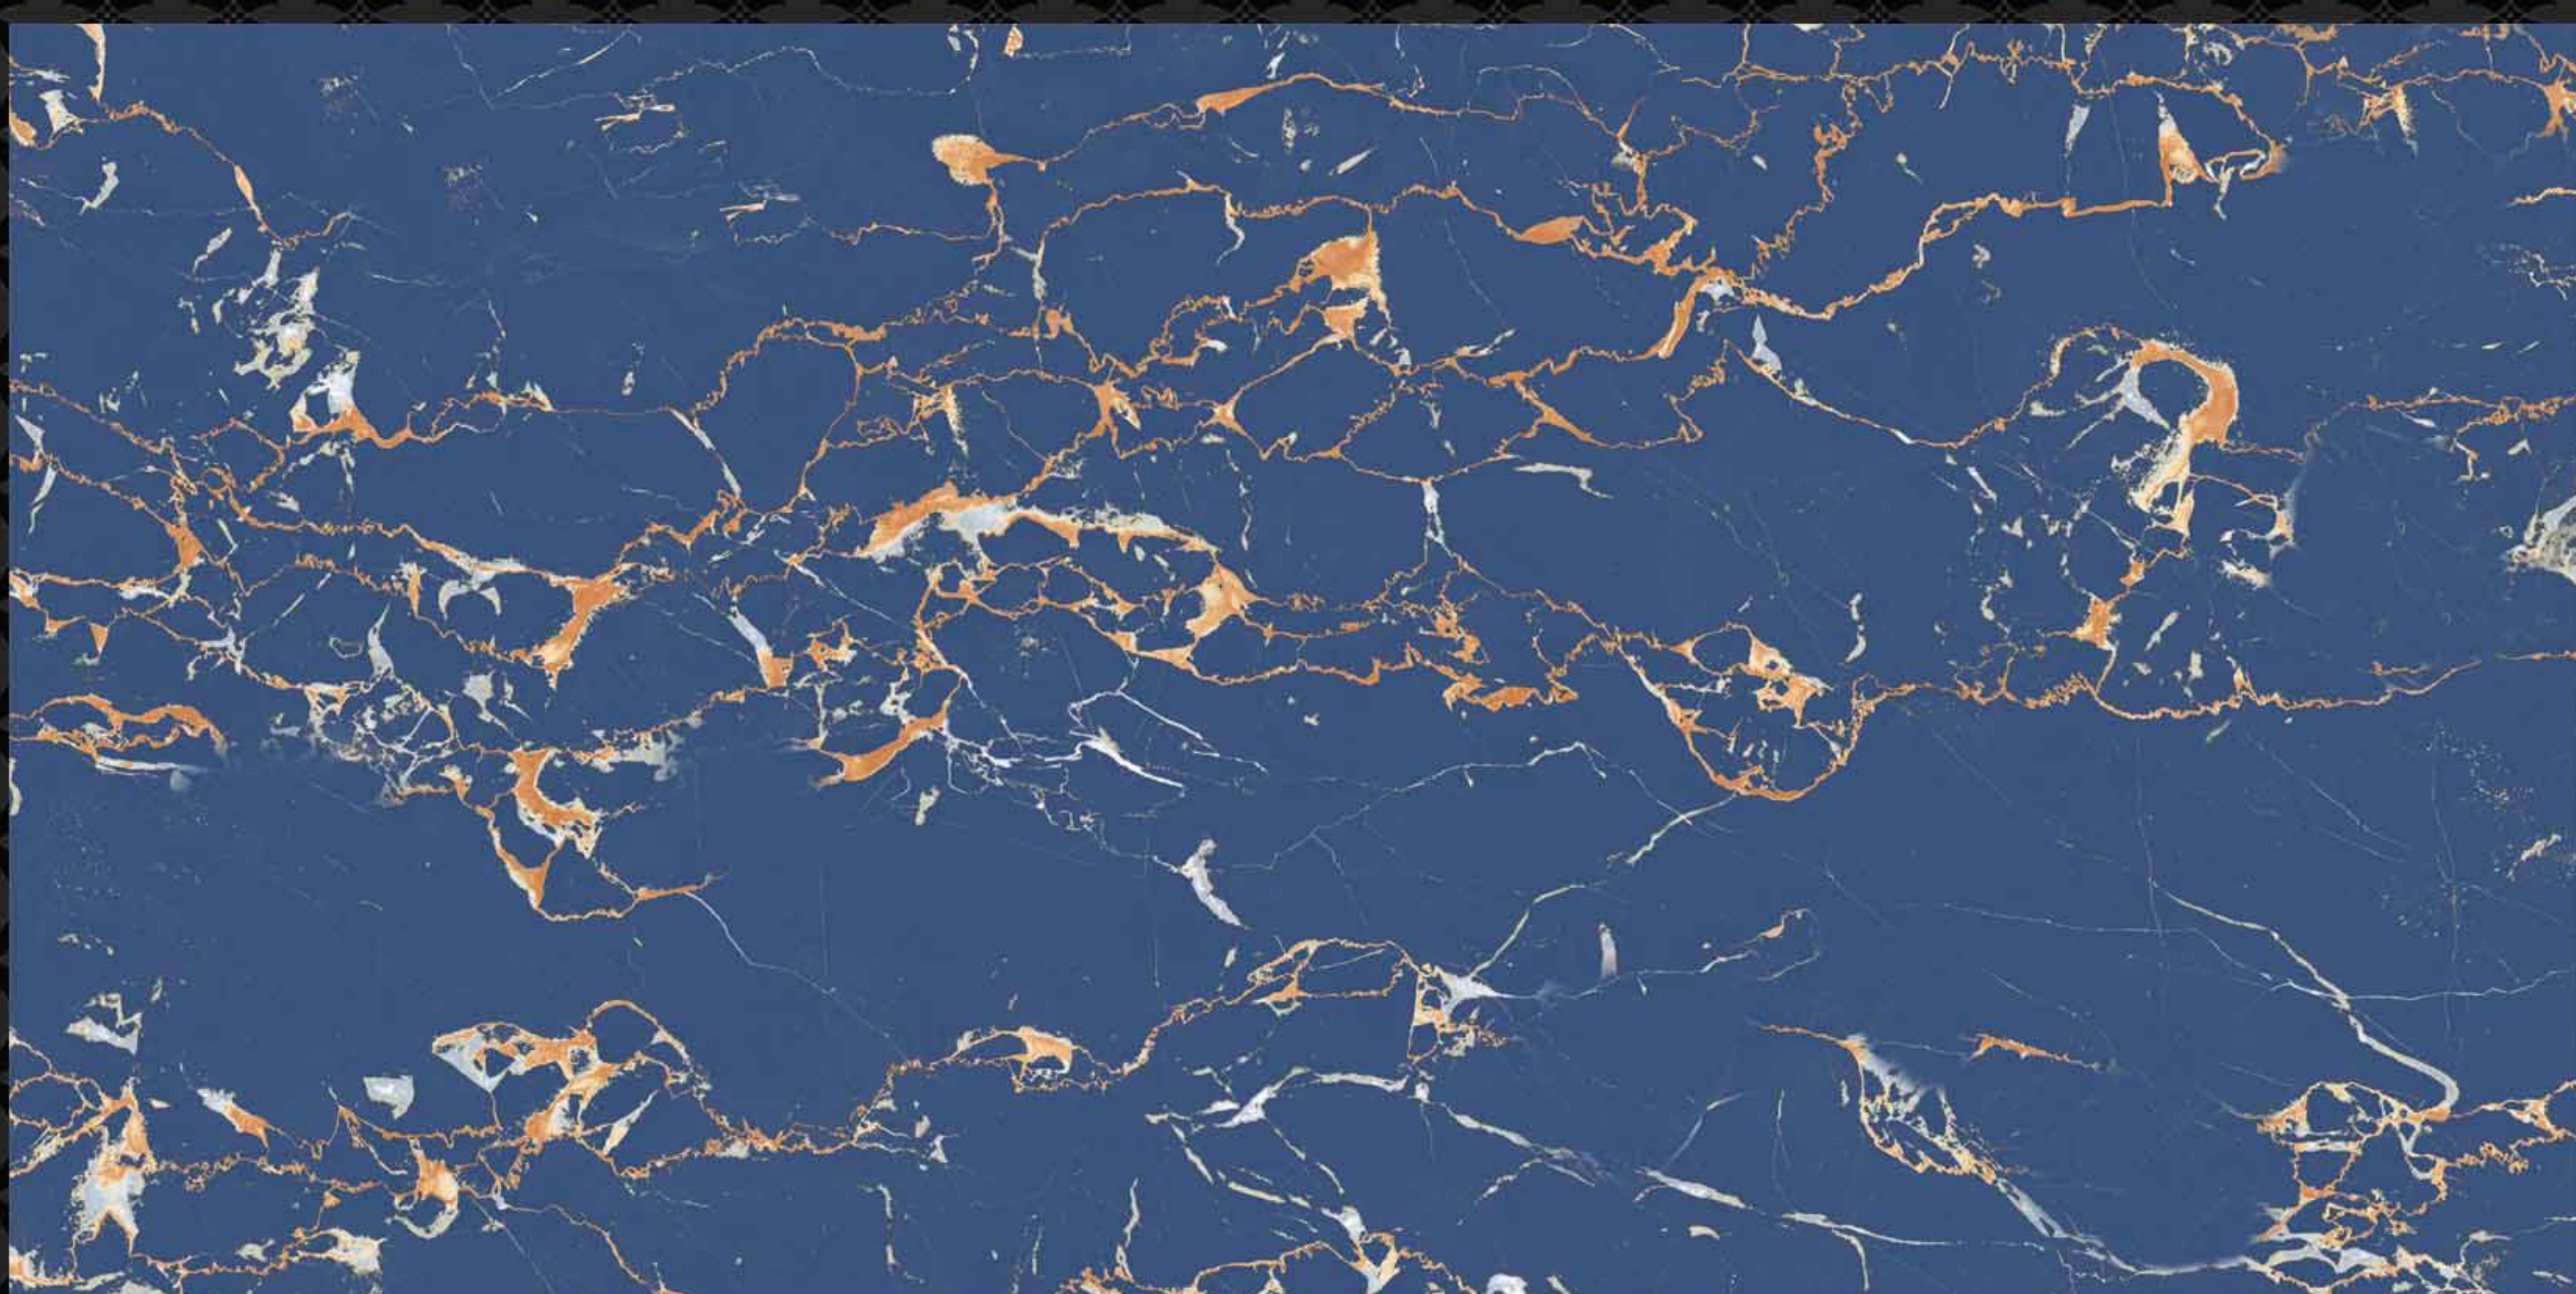

Glossy
Surface

300 x 600mm

DIGITAL WALL TILES

Bright
Tiles

22049

LT

HL1

HL1

DK