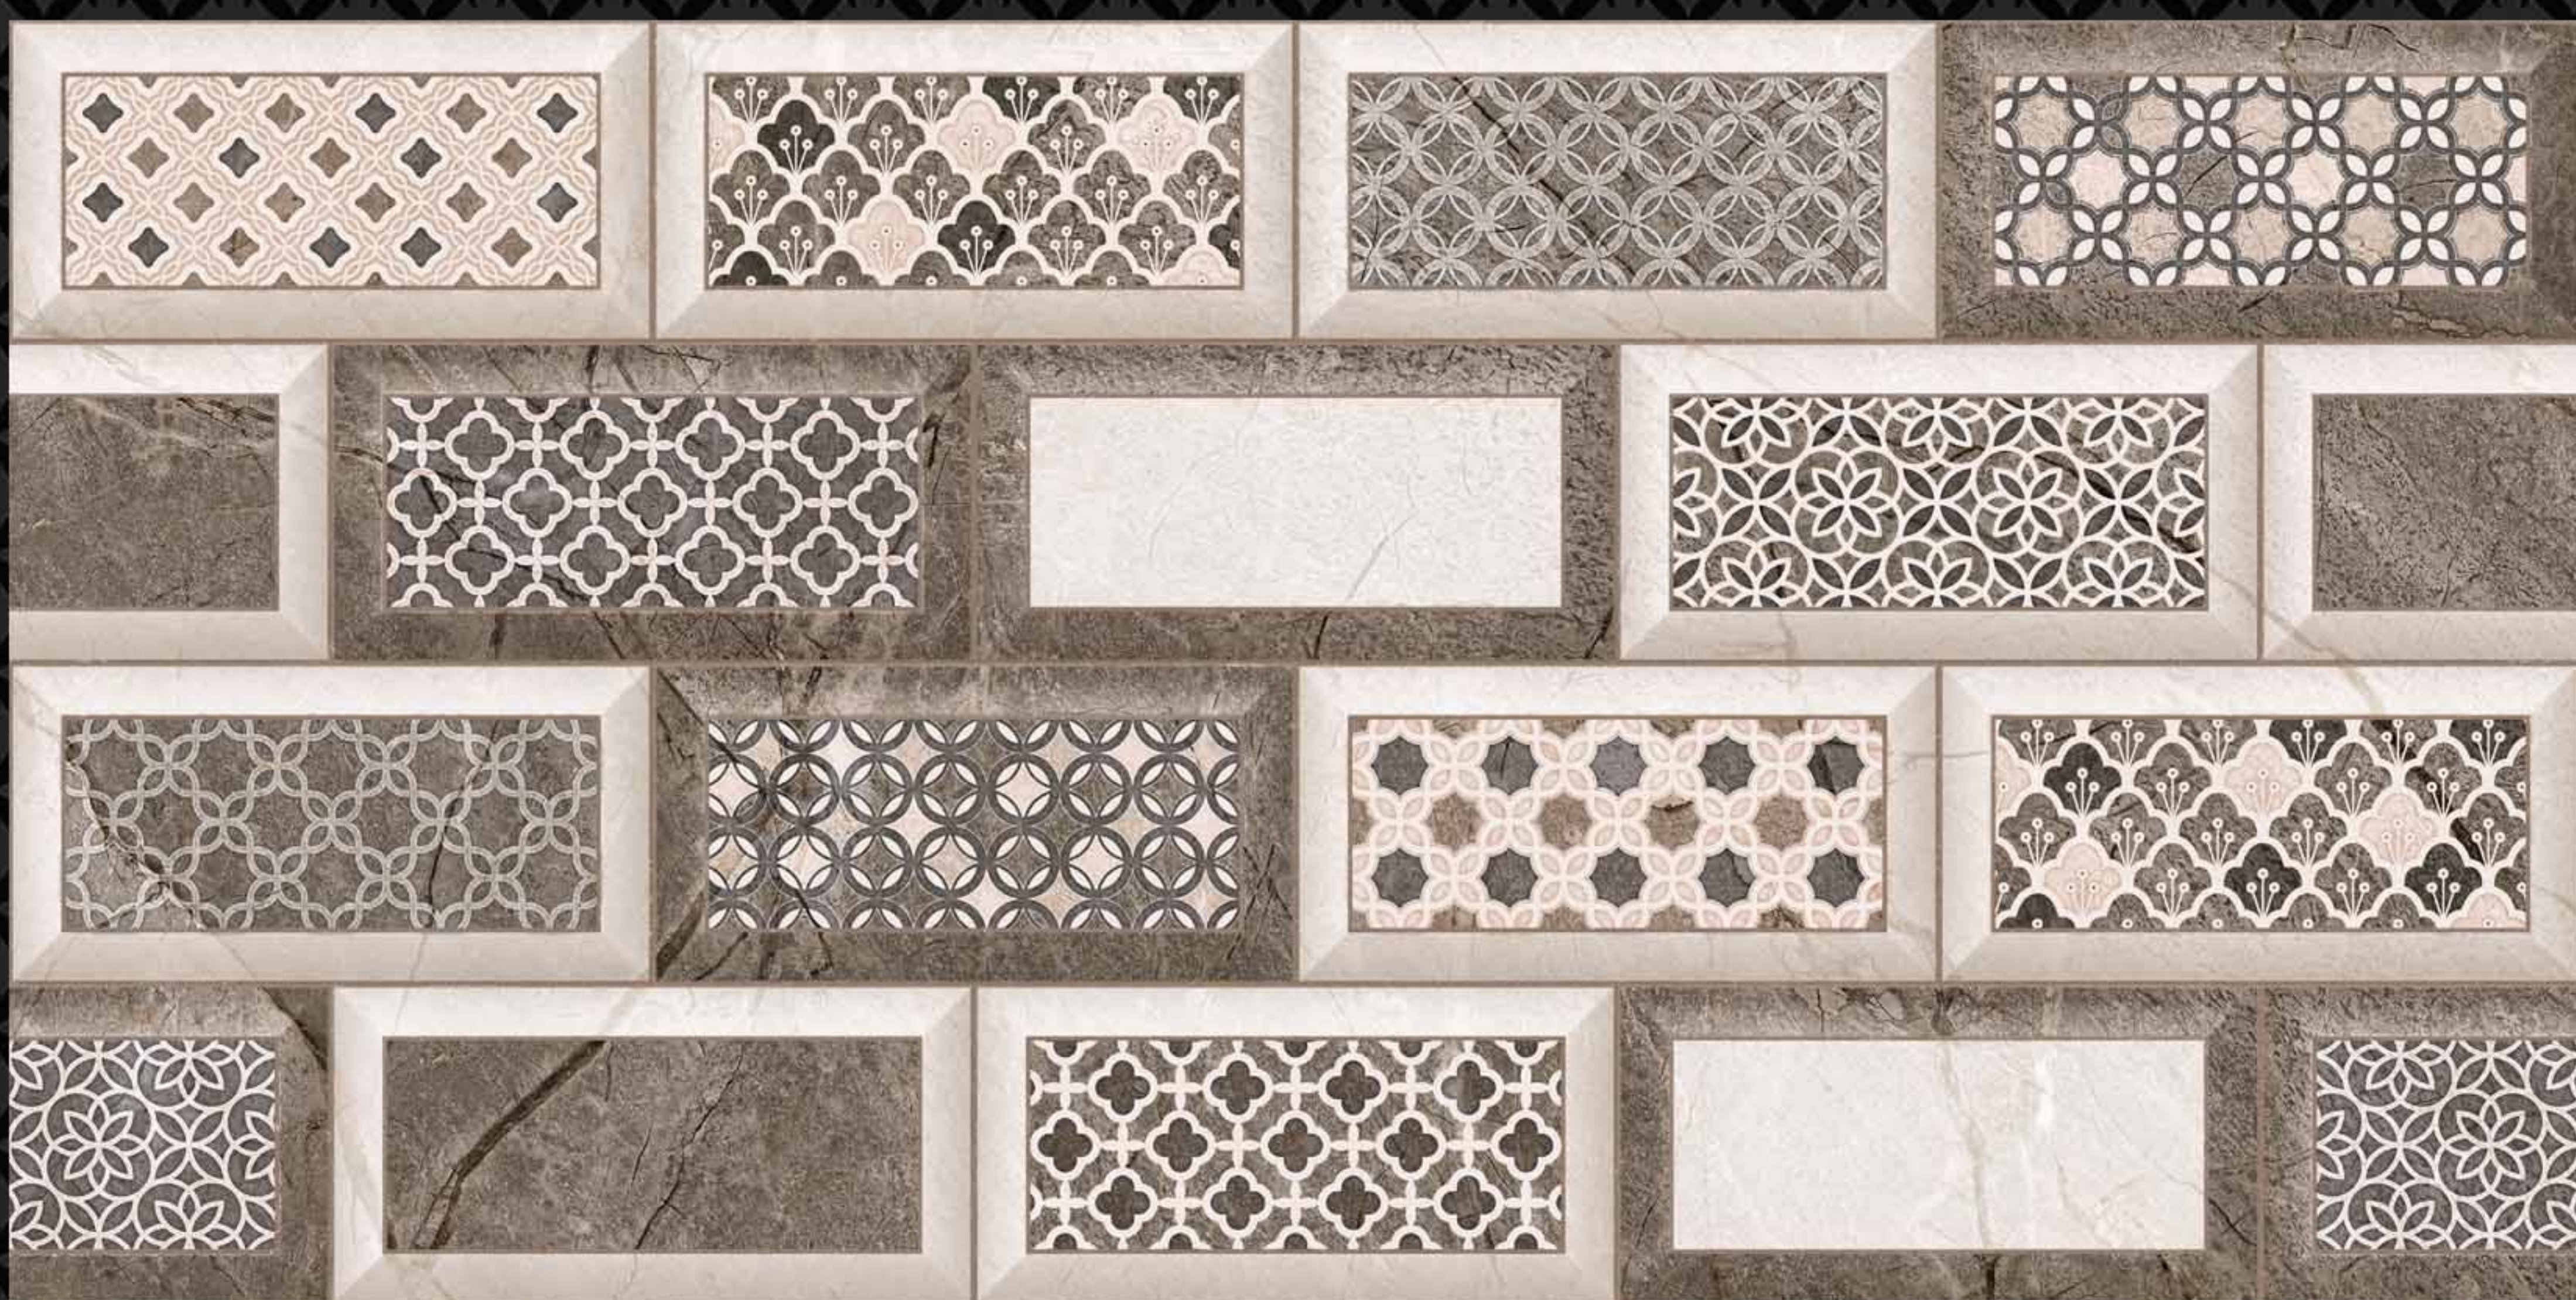

Glossy
Surface

300 x 600mm

DIGITAL WALL TILES

Bright
Tiles

21922

LT

HL2

HL3

DK