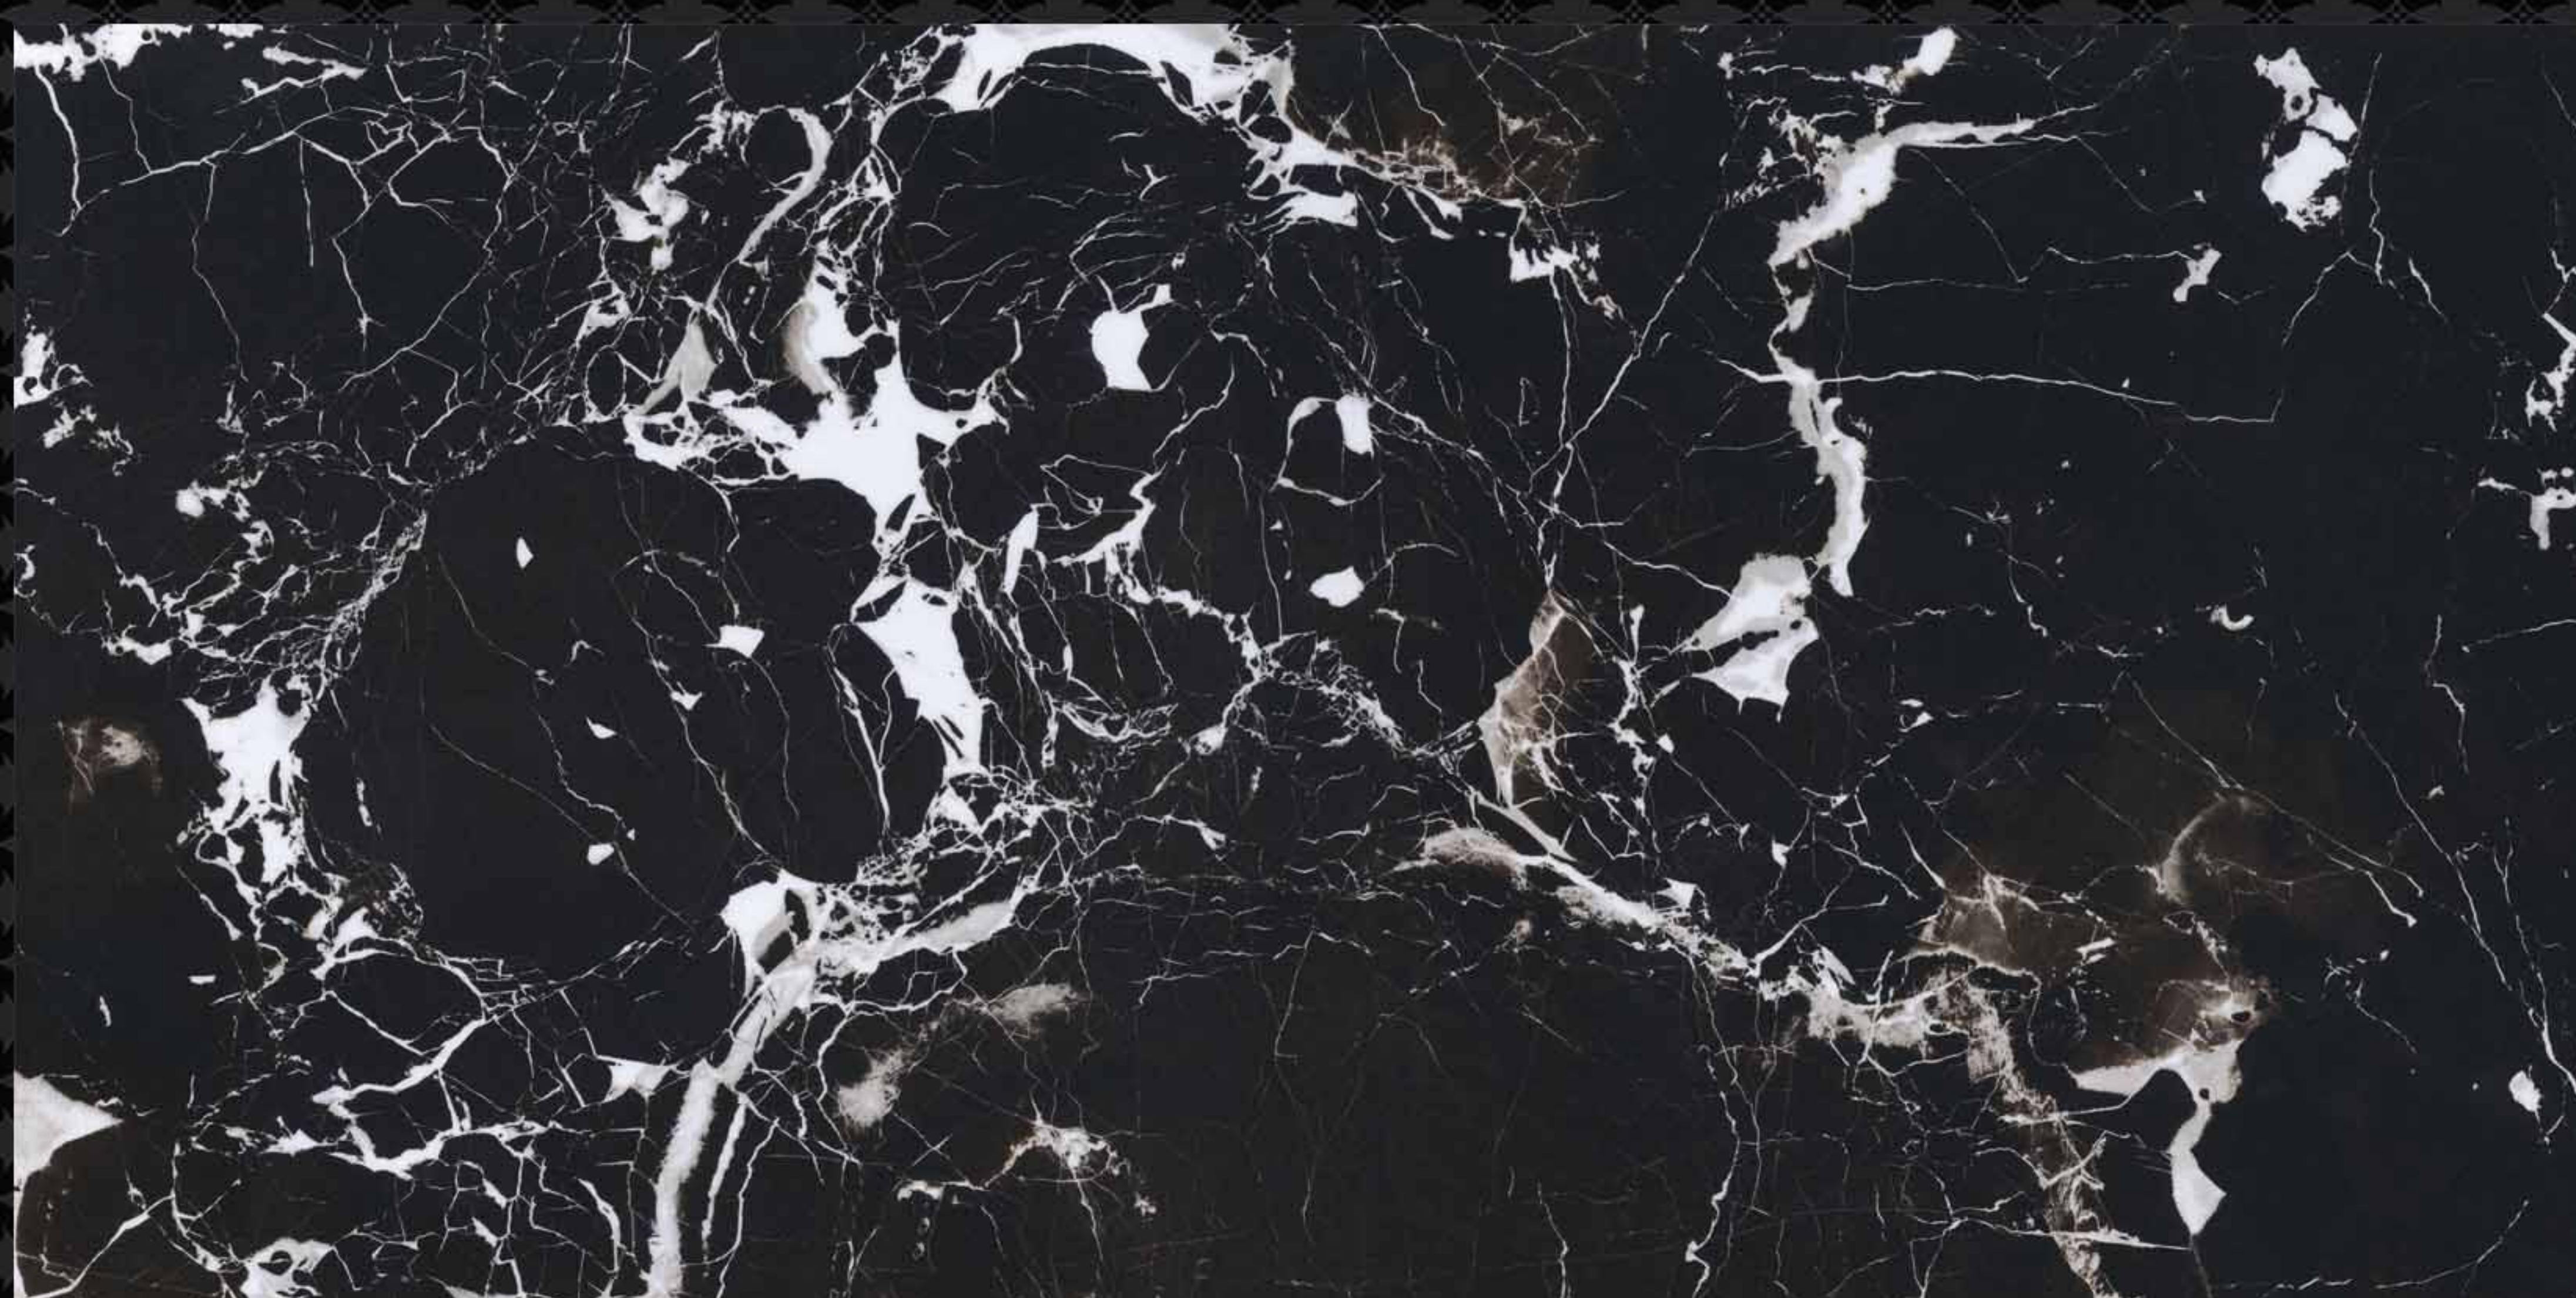

Glossy
Surface

300 x 600mm

DIGITAL WALL TILES

Bright
Tiles

21096

LT

HL2

HL3

DK