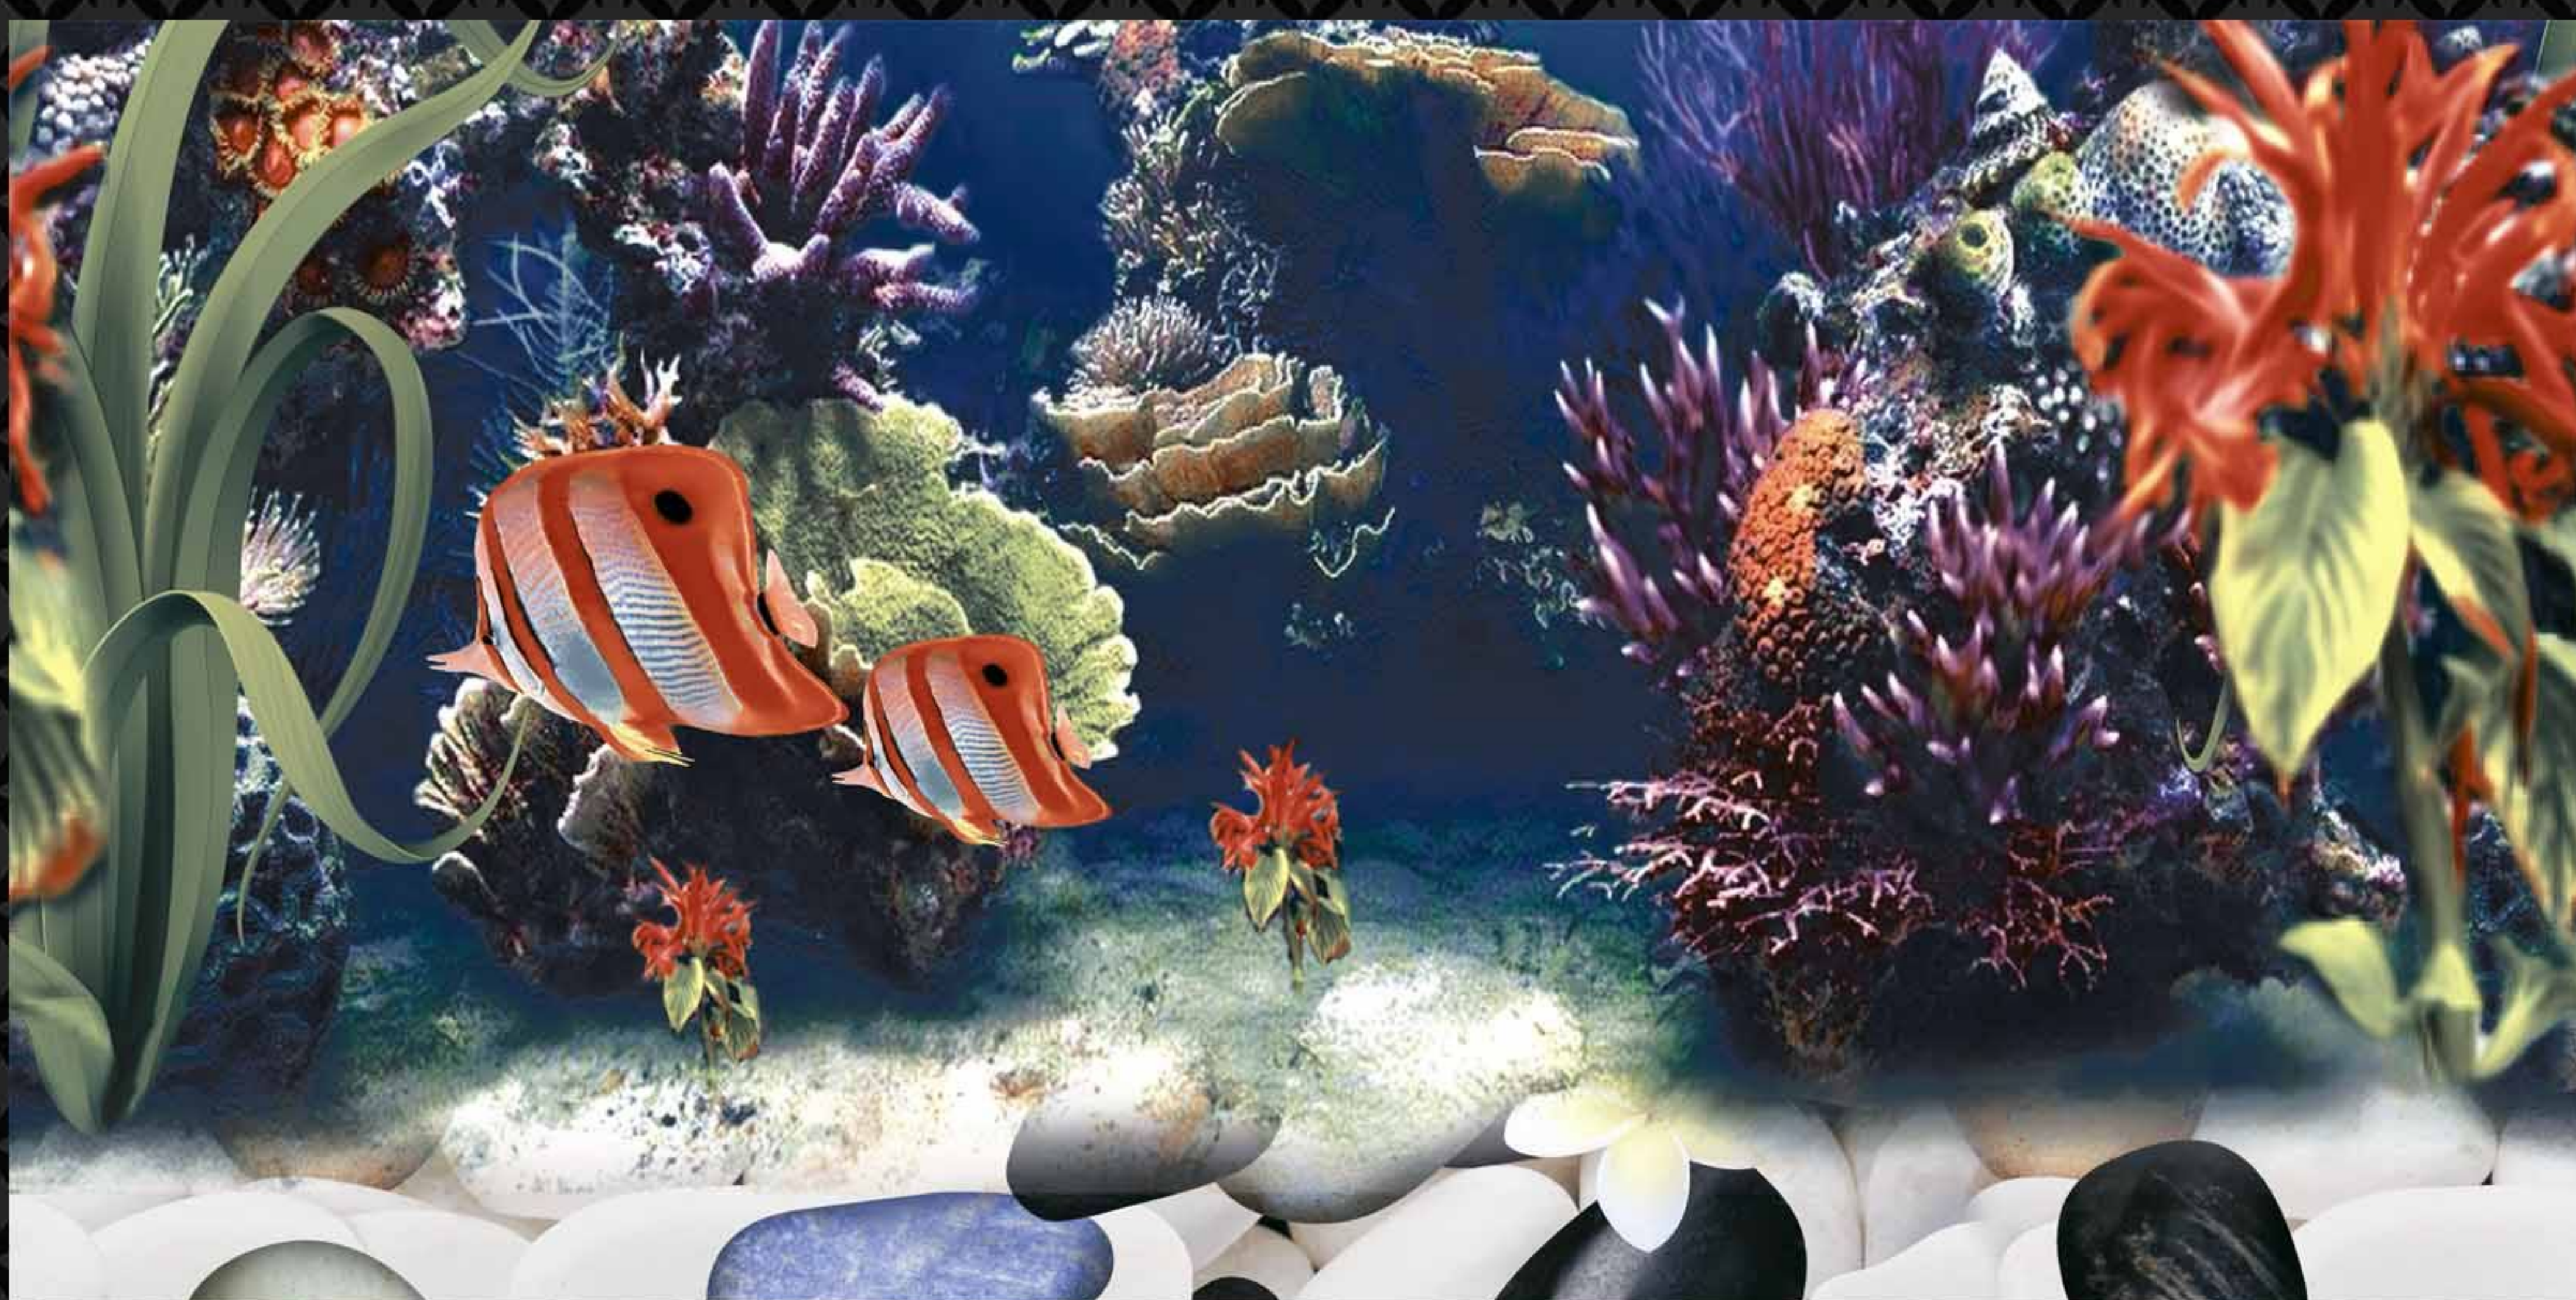

3107 HL1

Glossy
Surface

300 x 600mm

DIGITAL WALL TILES

Bright
Tiles

21088

LT

HL1 A