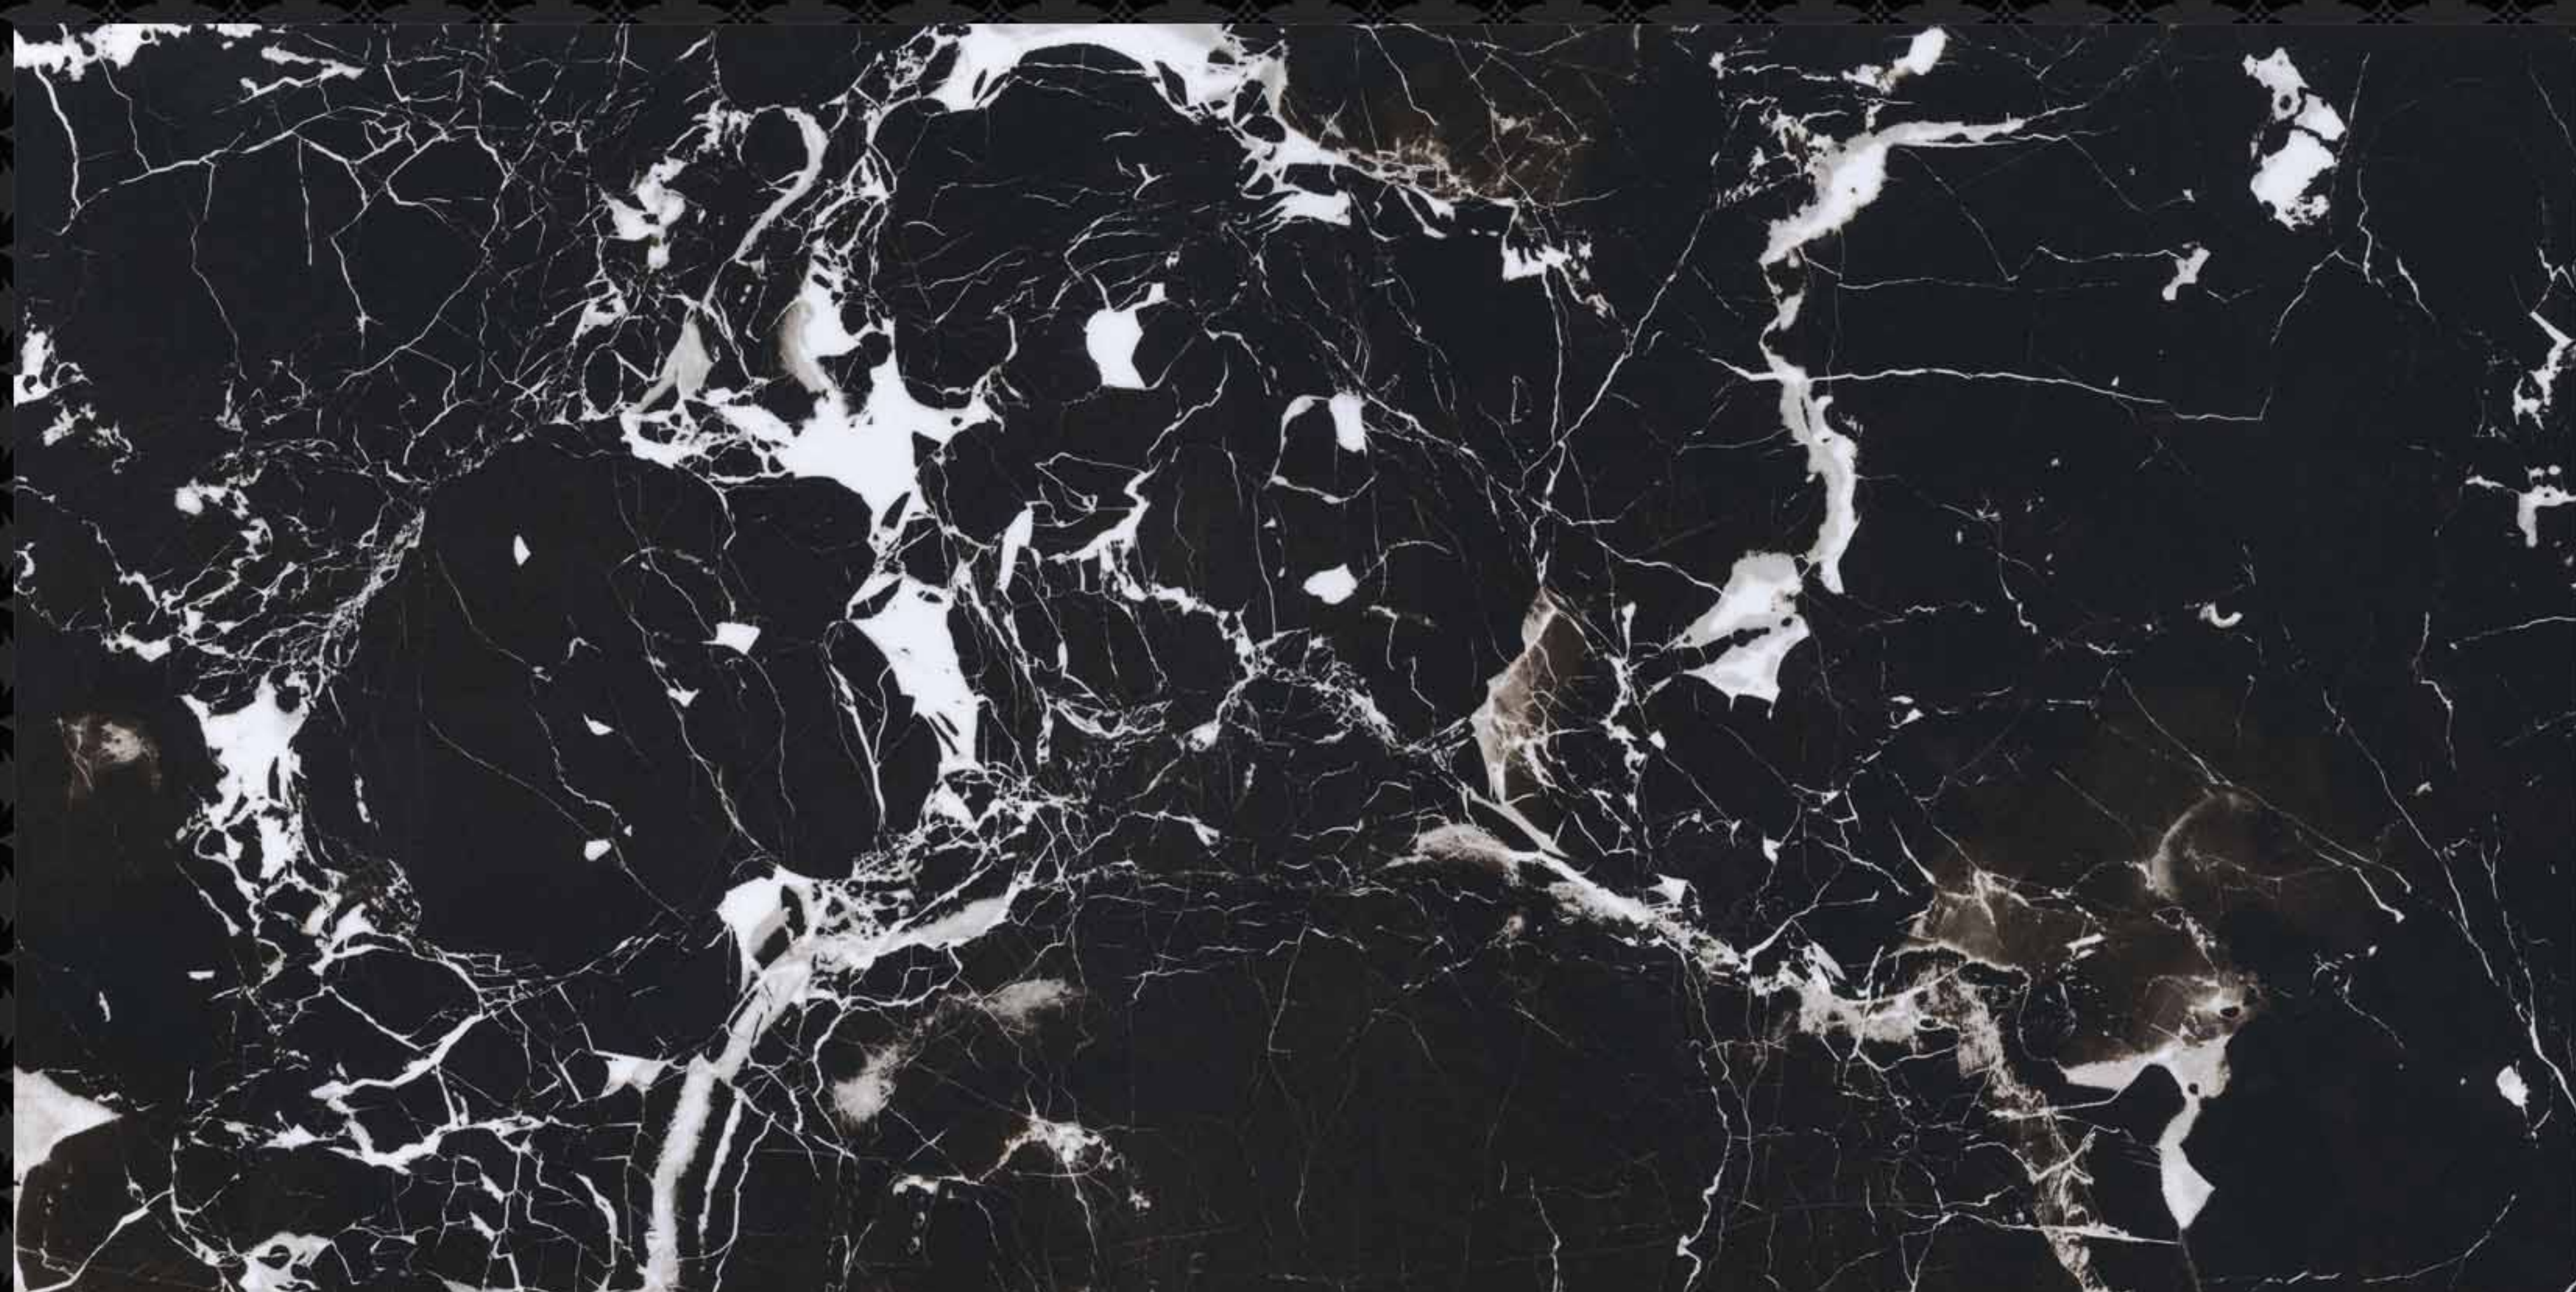

Glossy
Surface

300 x 600mm

DIGITAL WALL TILES

Bright
Tiles

21096

LT

HL1

HL1