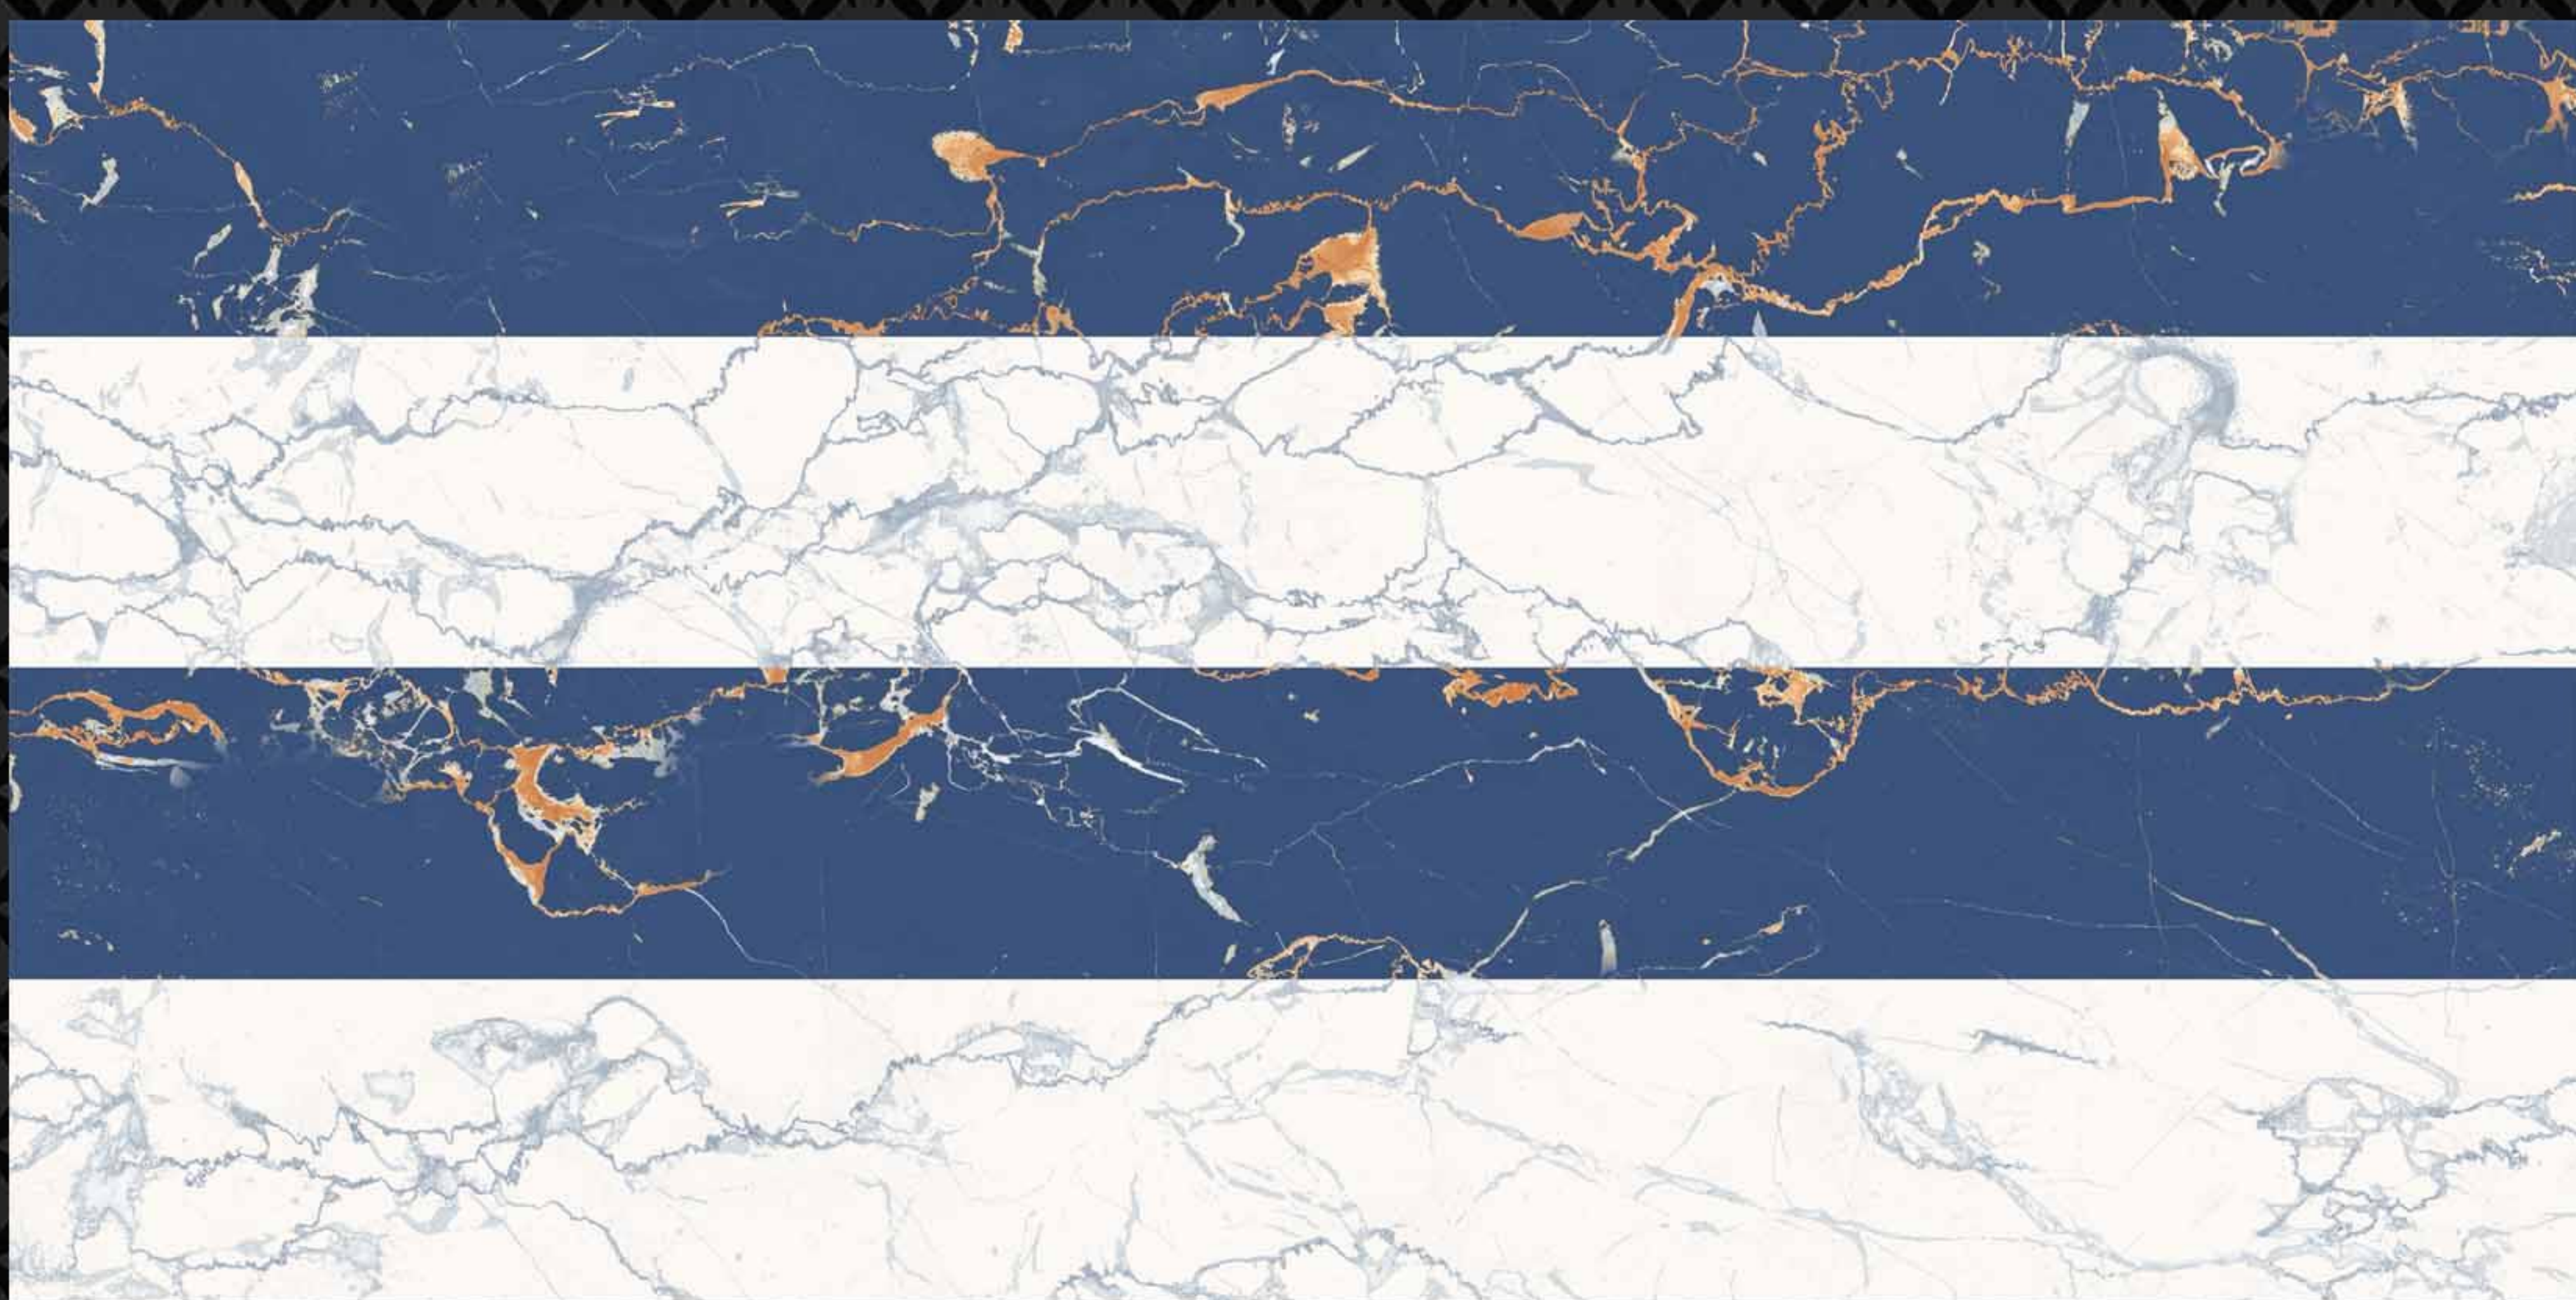

DK

Glossy
Surface

300 x 600mm

DIGITAL WALL TILES

Bright
Tiles

22049

LT

HL1