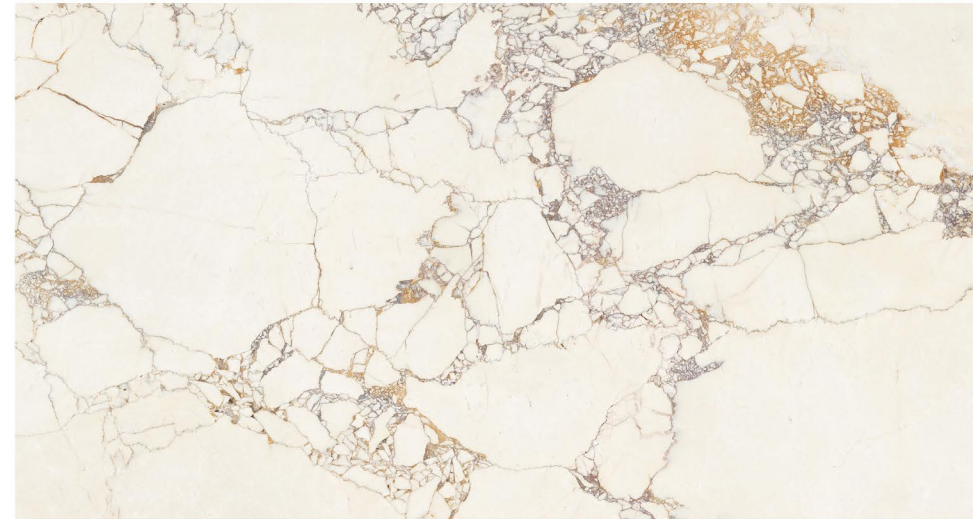

9mm
Thickness

Gloster
Beige

Gloster
Brown

Size
**800x
1600mm**

Surface
Glossy

04 Random,
01 Color,

9mm
Thickness

Exotic
Beige