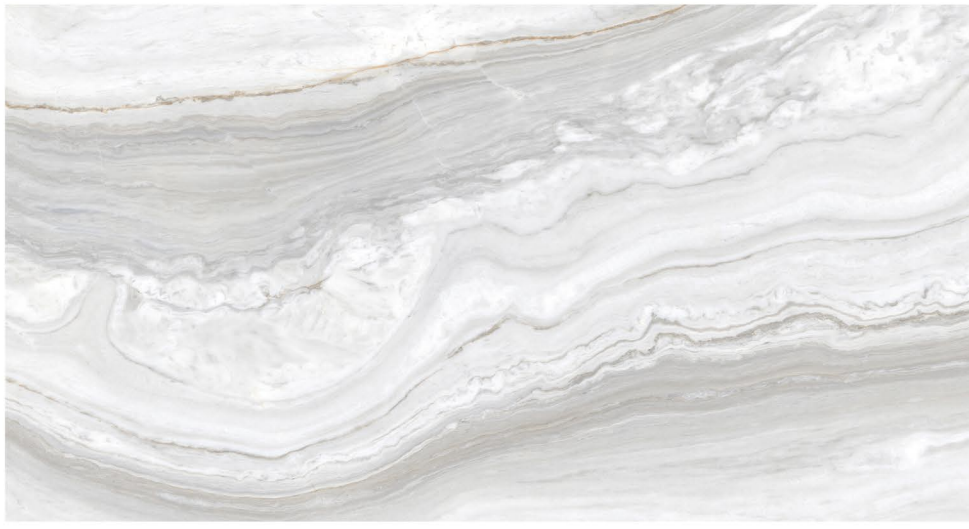

Atlas
Avorio

Size
**800x
1600mm**

Surface
Glossy

04 Random,
01 Color,

9mm
Thickness

California

Size
**800x
1600mm**

Surface
Glossy