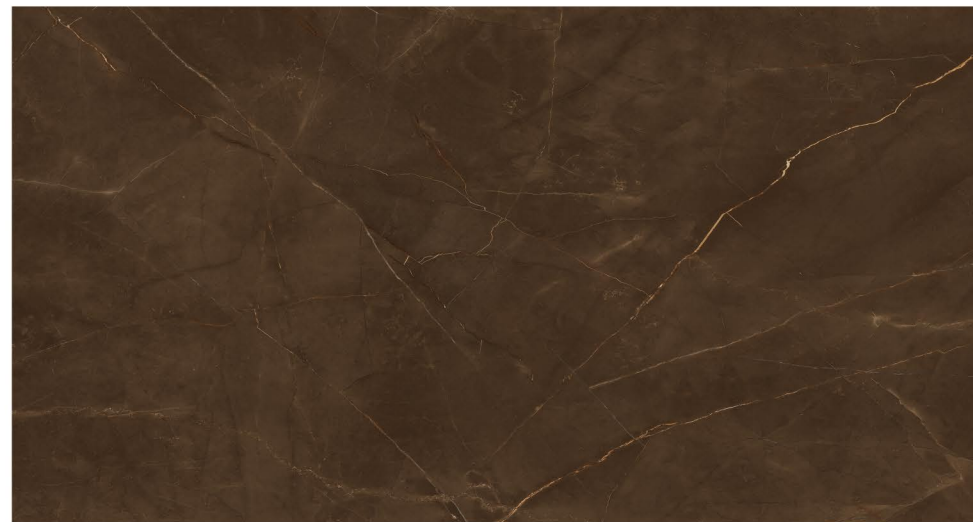

Size
**800x
1600mm**

Surface
High Glossy

03 Random,
01 Color,

9mm
Thickness

Size
**800x
1600mm**

Surface
High Glossy

04 Random,
01 Color,

9mm
Thickness

Armani
Brown