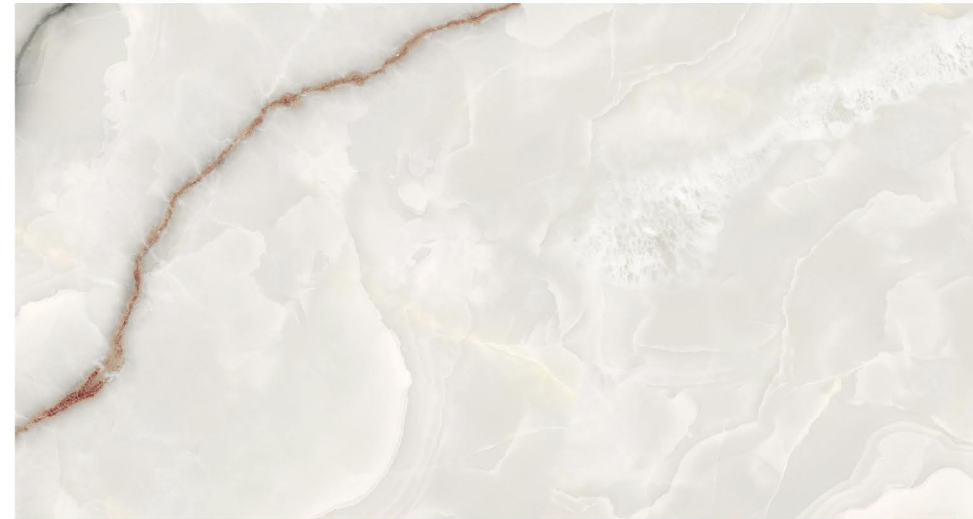

Size
**800x
1600mm**

Surface
Glossy

04 Random,
02 Color,

9mm
Thickness

Size
**800x
1600mm**

Surface
Glossy

03 Random,
01 Color,

9mm
Thickness

Ice Onyx

Love About Places