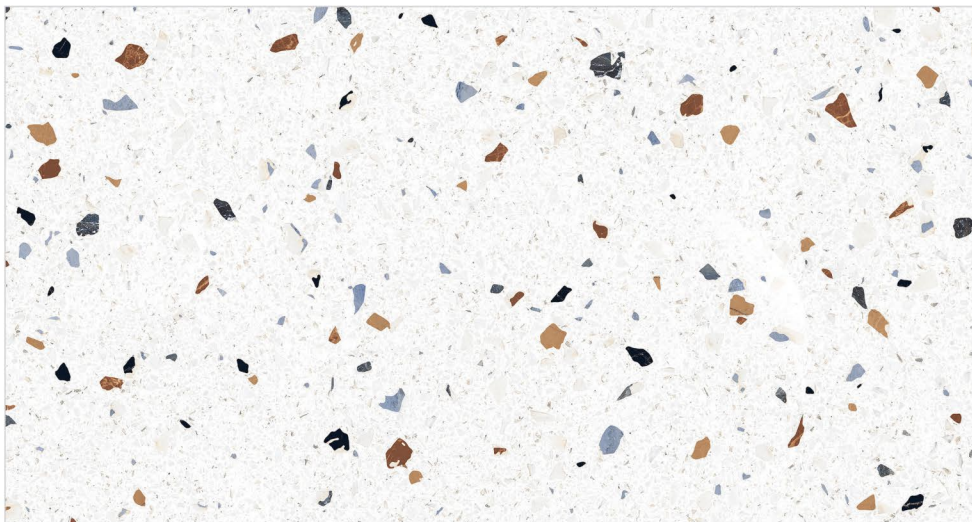

Size
**800x
1600mm**

Surface
Glossy

04 Random,
01 Color,

9mm
Thickness

Carmella
Beige

Love About Places

Verix
Terazzo

Size
**800x
1600mm**