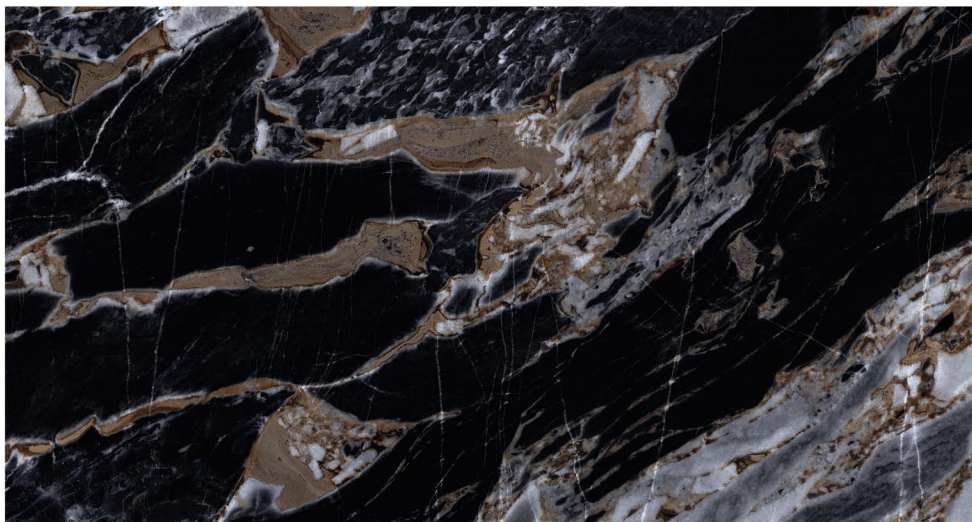

Size
**800x
1600mm**

Surface
High Glossy

03 Random,
01 Color,

9mm
Thickness

Argos
Black

Size
**800x
1600mm**

Surface
High Glossy

04 Random,
01 Color,