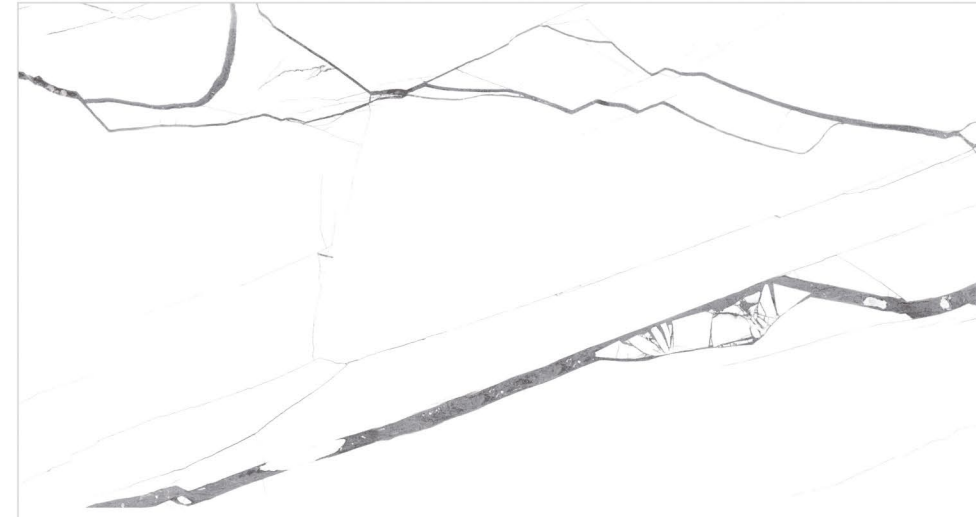

Krecal
Grey

Size
**800x
1600mm**

Surface
Glossy

03 Random,
01 Color,

9mm
Thickness