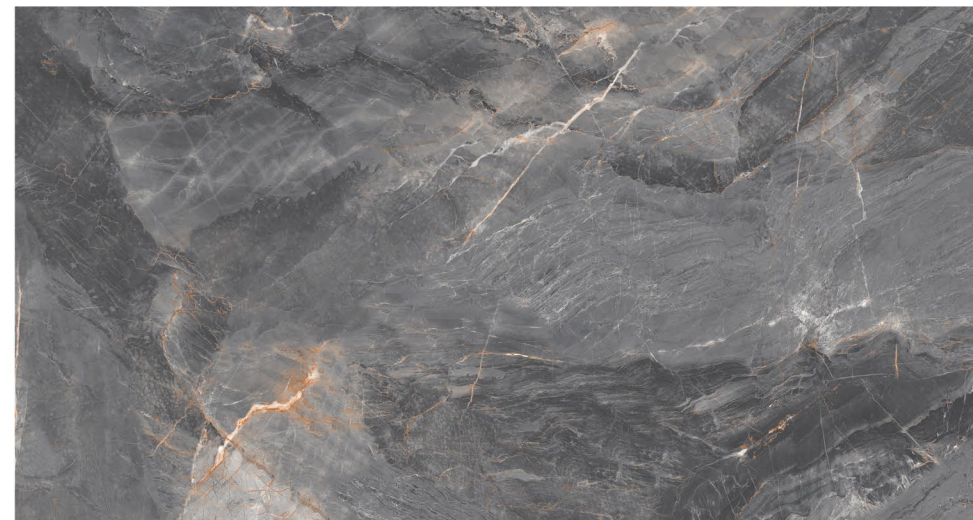

Size
**800x
1600mm**

Surface
Glossy

04 Random,
04 Color,

9mm
Thickness

Merqury
Brown

Merqury
White

Merqury
Black

Love About Places