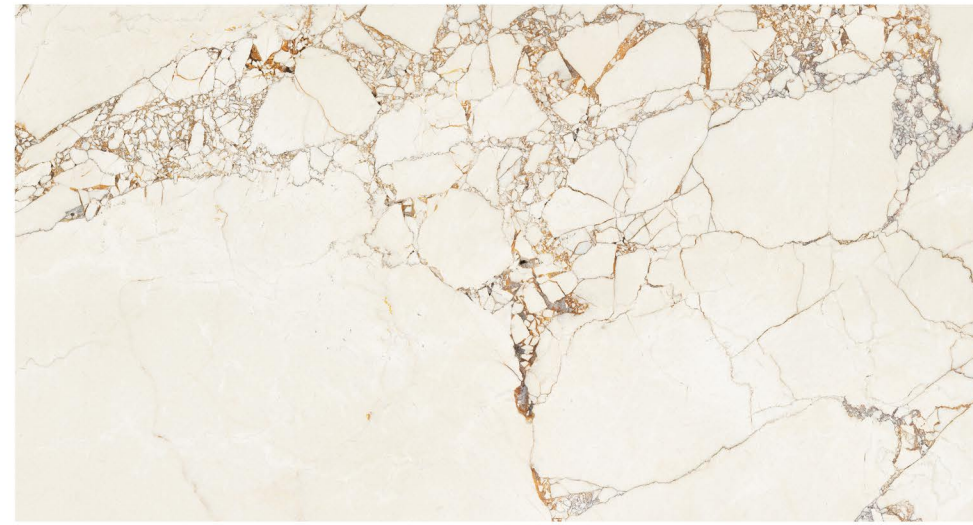

Size
**800x
1600mm**

Surface
Glossy

03 Random,
02 Color,

9mm
Thickness

Gloster
Brown

Size
**800x
1600mm**

Surface
Glossy

04 Random,
01 Color,

9mm
Thickness

Love About Places