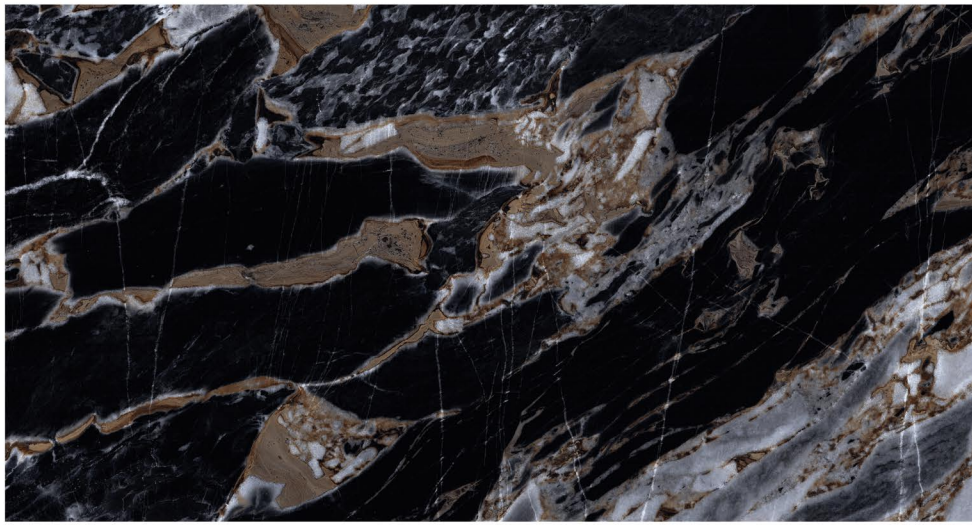

Venice Light Grey

Venice Beige

Size
800x1600mm

Surface
Glossy

04 Random,
02 Color,

9mm
Thickness

ENDLESS

Combining textures and tones to create a captivating space.