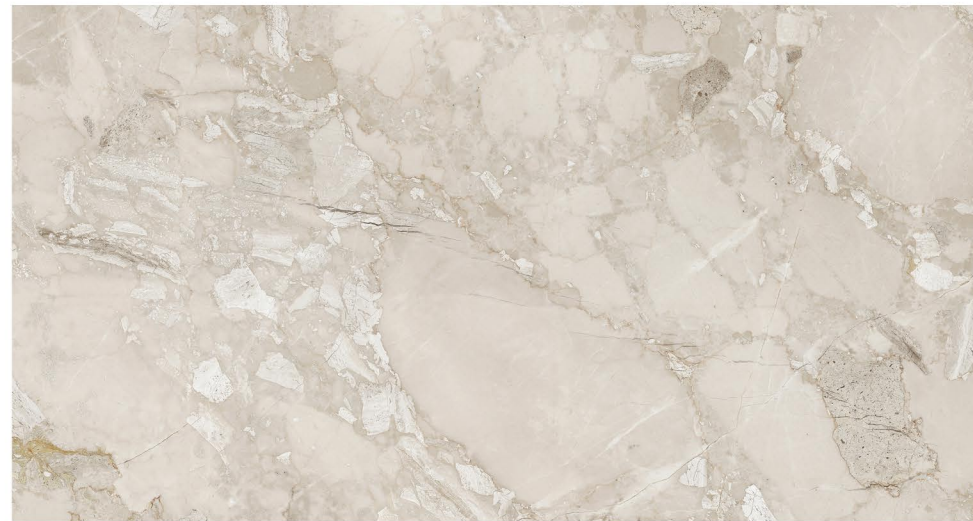

Size
**800x
1600mm**

Surface
Glossy

06 Random,
01 Color,

9mm
Thickness

Ariana
Natural