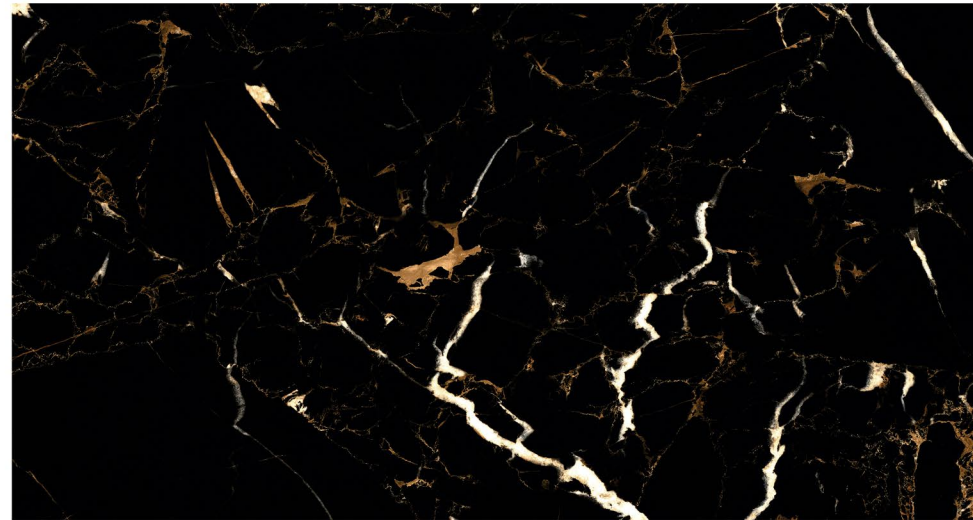

Elegance
Brown

Size
**800x
1600mm**

Surface
High Glossy

03 Random,
01 Color,

9mm
Thickness

Portrow
Black

Size
**800x
1600mm**

Surface
High Glossy