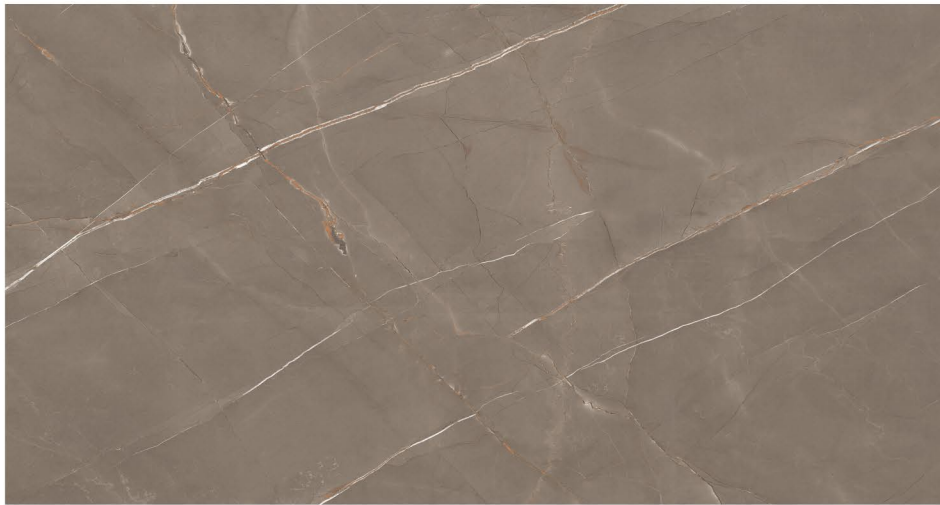

Carrara
Statuario

Size
**800x
1600mm**

Surface
Glossy

04 Random,
03 Color,

9mm
Thickness

Celina
Beinco

Celina
Espresso

Celina
Ivory