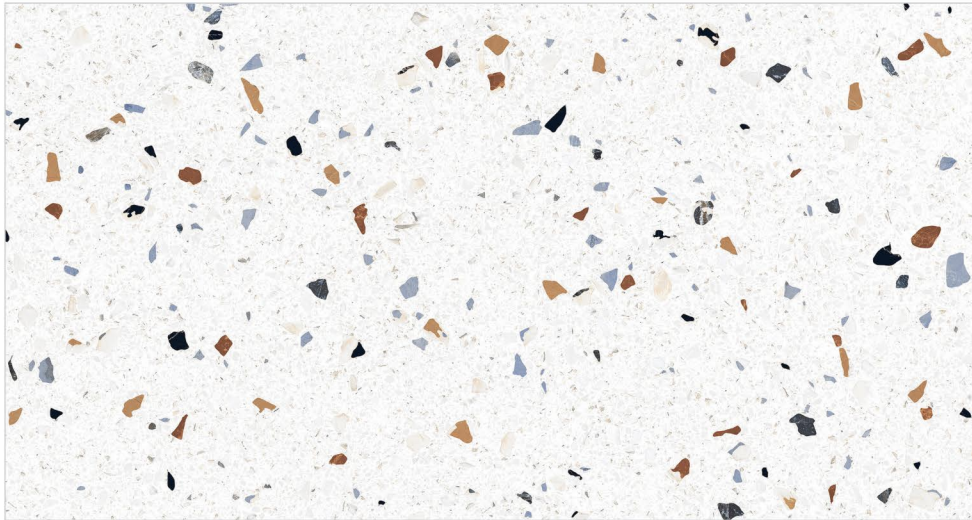

Size
**800x
1600mm**

Surface
Glossy

04 Random,
01 Color,

9mm
Thickness

Carmella
Beige

Love About Places

Verix
Terazzo

Size
**800x
1600mm**