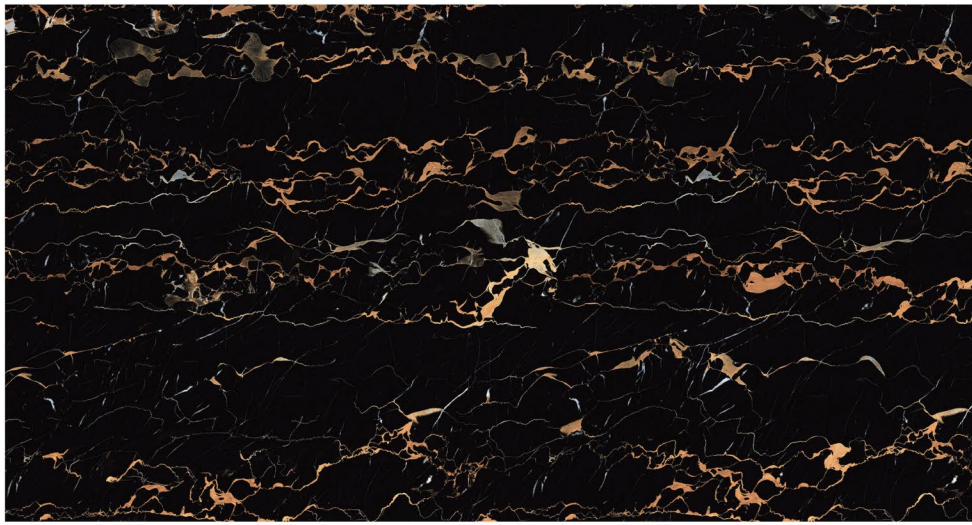

Elegance
Brown

Size
**800x
1600mm**

Surface
High Glossy

03 Random,
01 Color,

9mm
Thickness

Portrow
Black

Size
**800x
1600mm**

Surface
High Glossy