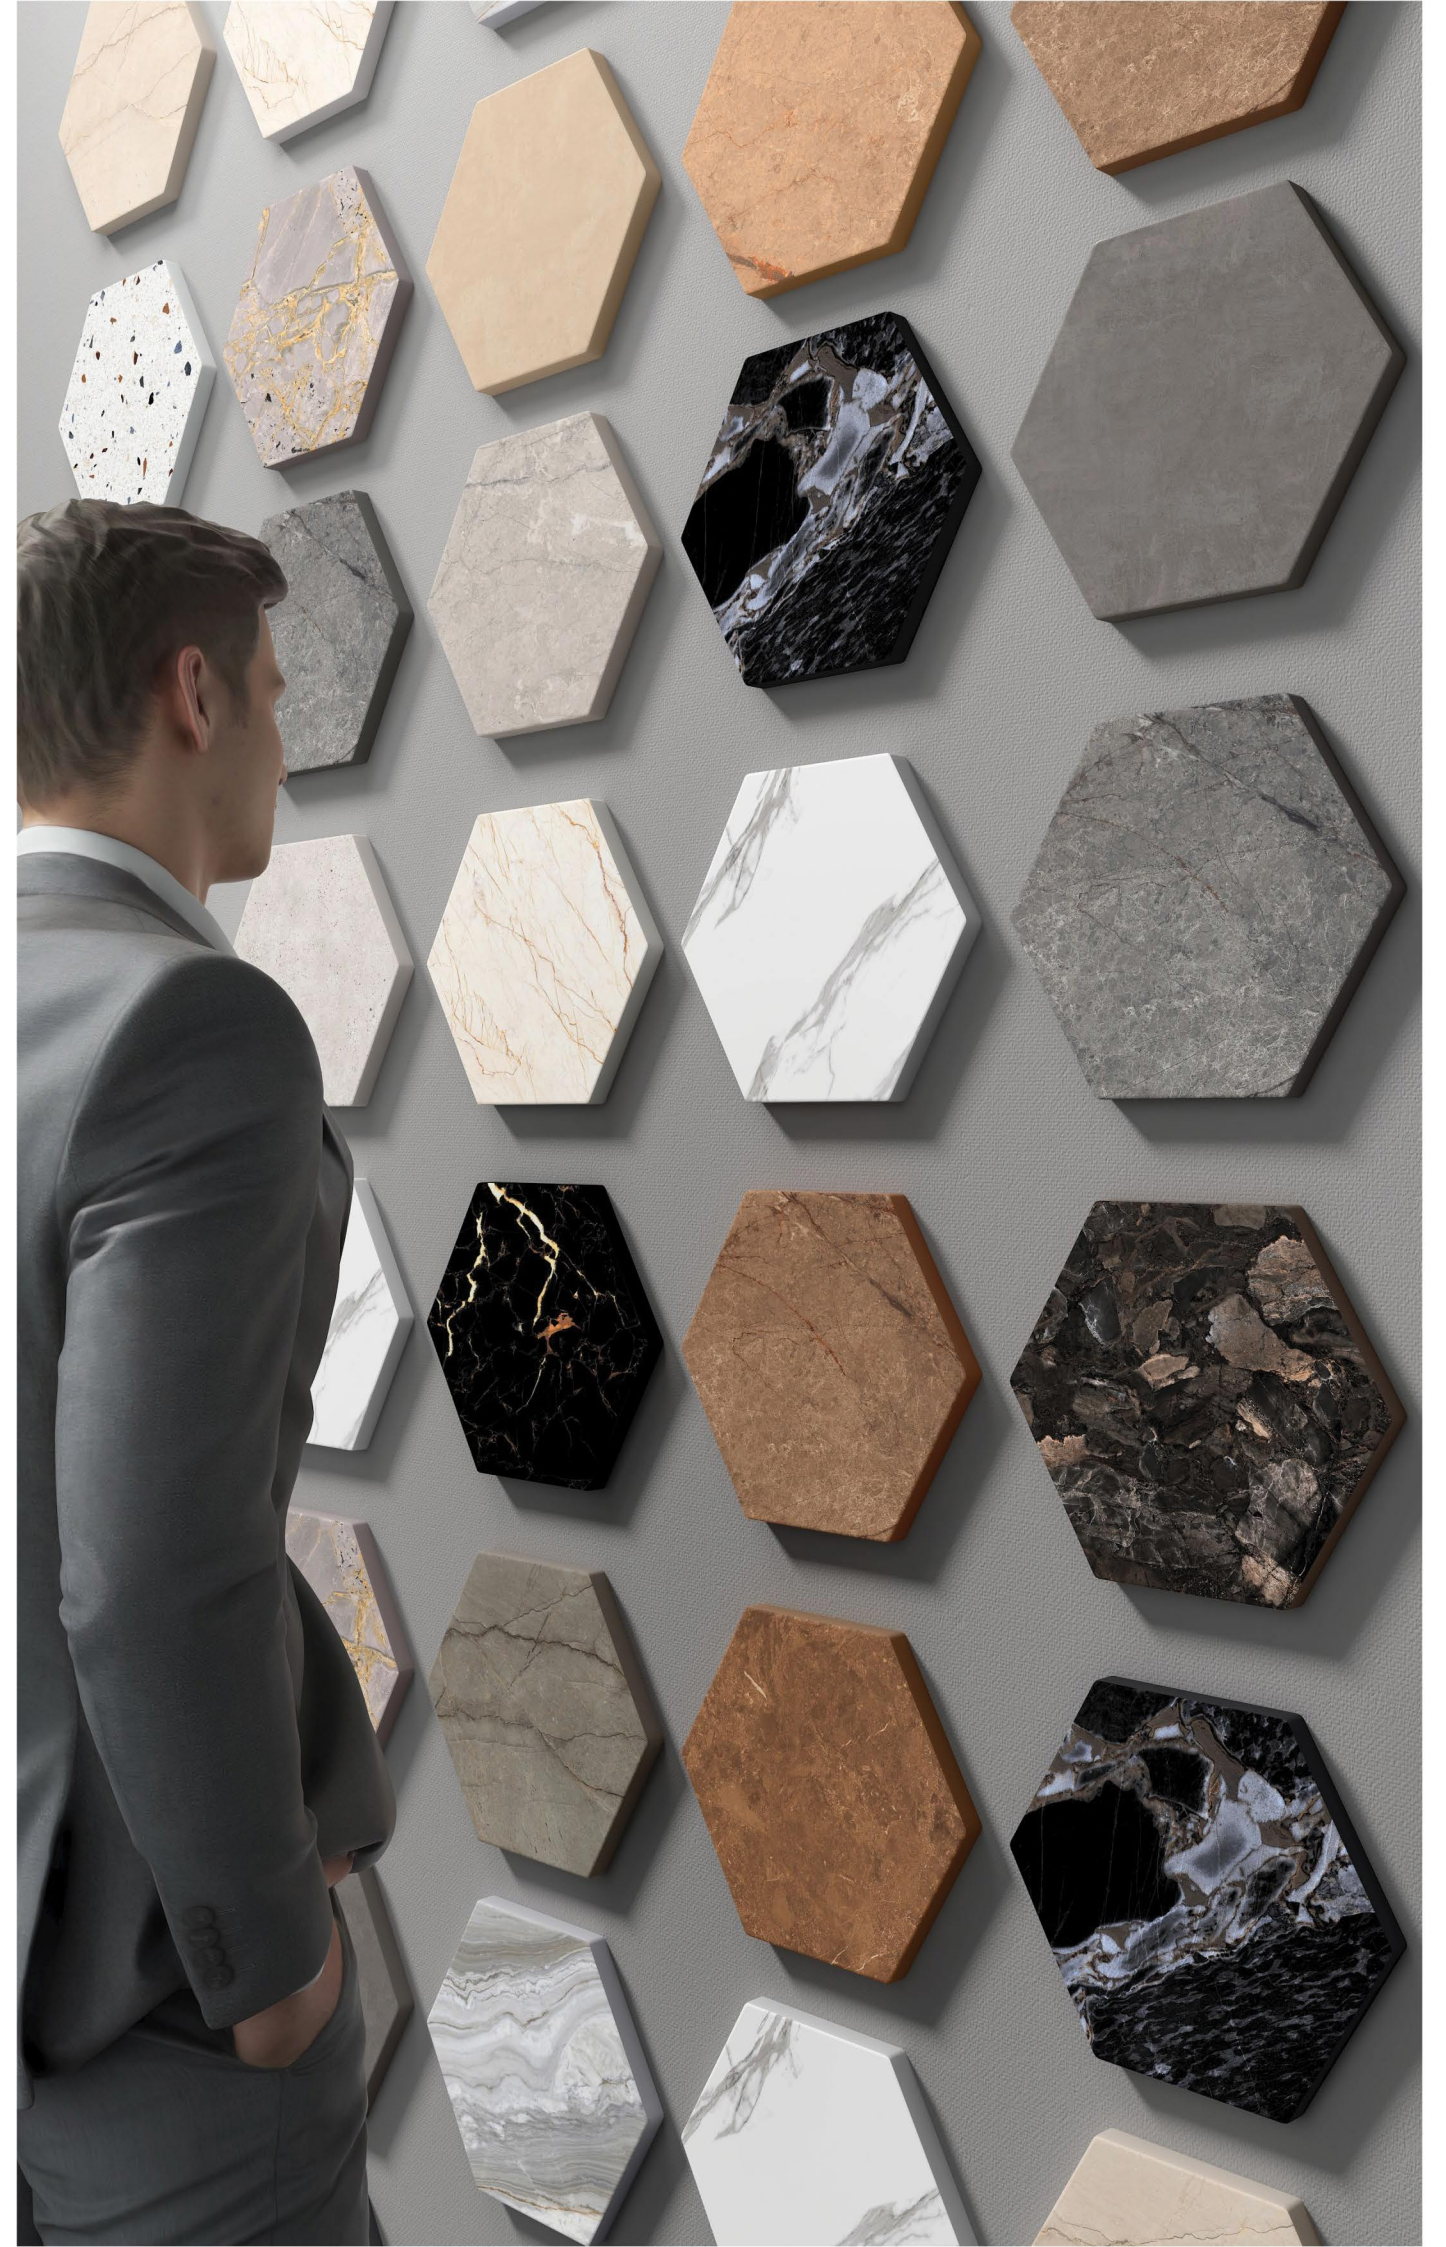

ABOUT OUR EVOLUTION AND ADAPTION.

Evolving, adapting, and then bringing in changes is what drives us towards achieving our goals. We invariably try to maximize our potential by making everything about our love for design, ceramics, and architecture.