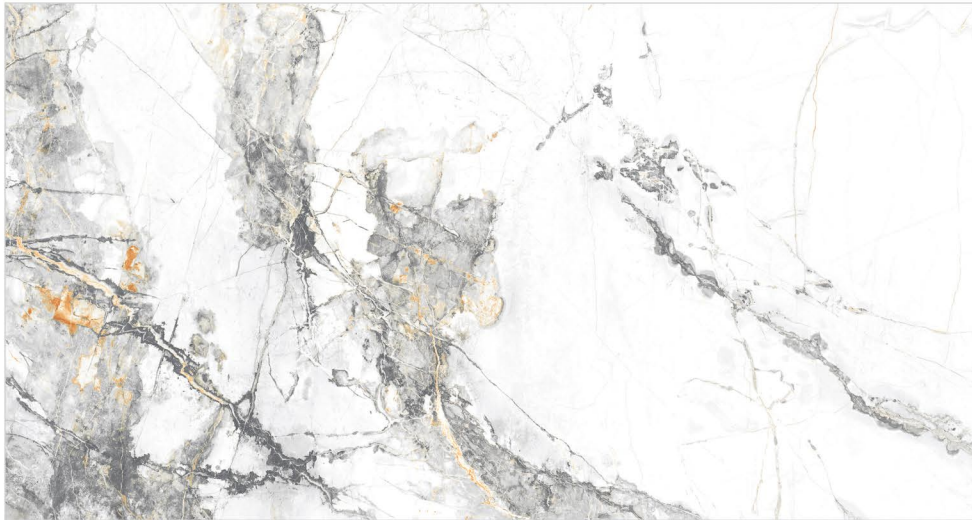

Size
**800x
1600mm**

Surface
Glossy

04 Random,
01 Color,

9mm
Thickness

Sarbi
Grey