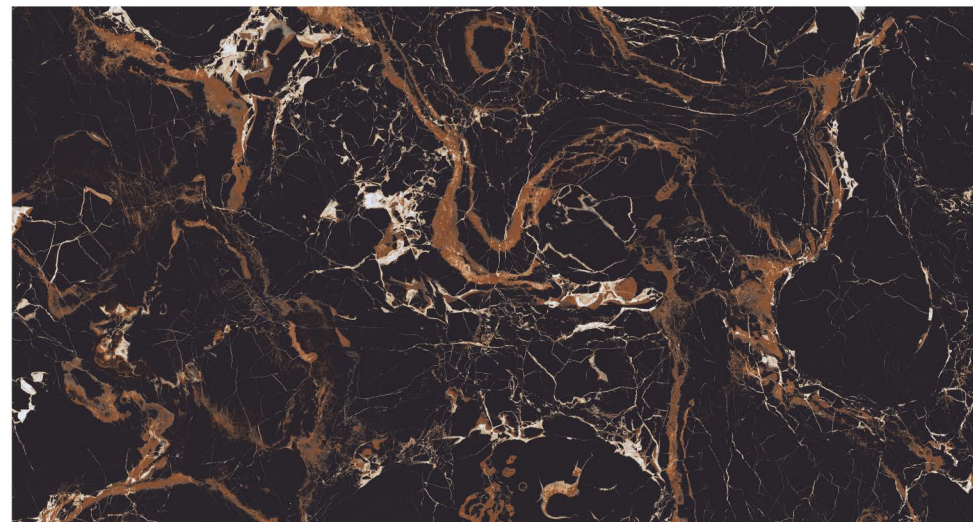

03 Random,
01 Color,

9mm
Thickness

Terix
Black

Size
**800x
1600mm**

Surface
High Glossy

06 Random,
01 Color,

9mm
Thickness

Thunder
Black