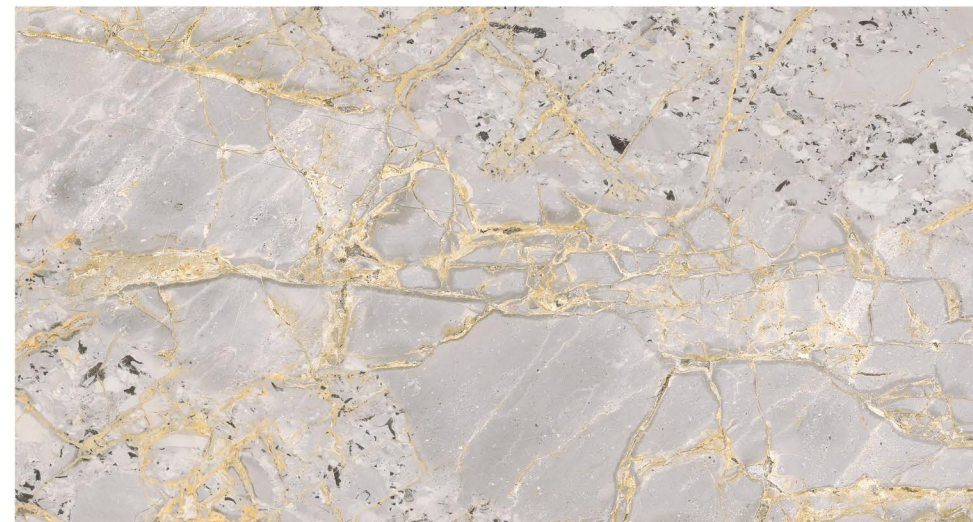

04 Random,
01 Color,

9mm
Thickness

Sarbi
Grey

Size
**800x
1600mm**

Surface
Glossy

04 Random,
01 Color,

9mm
Thickness

Tortara
Grey