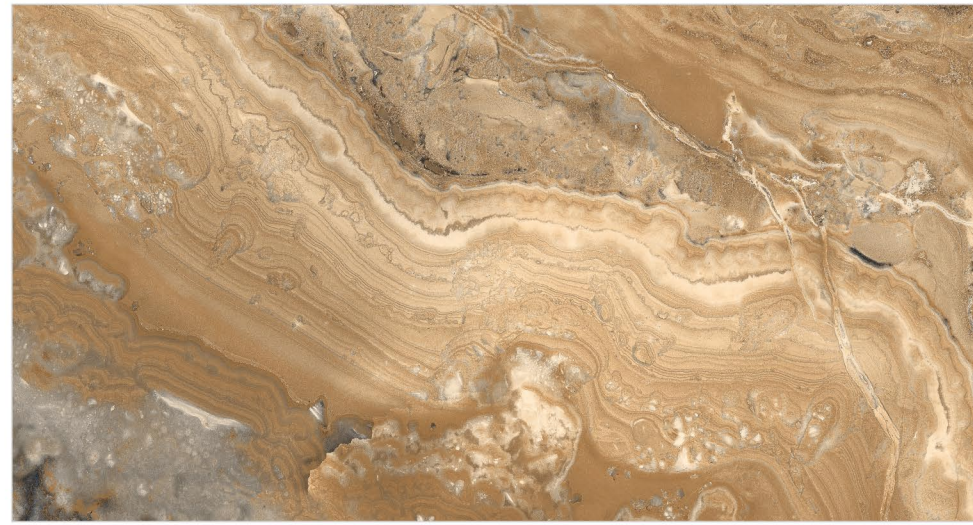

Size
**800x
1600mm**

Surface
Glossy

04 Random,
02 Color,

9mm
Thickness

Size
**800x
1600mm**

Surface
Glossy

04 Random,
01 Color,

9mm
Thickness

Love About Places