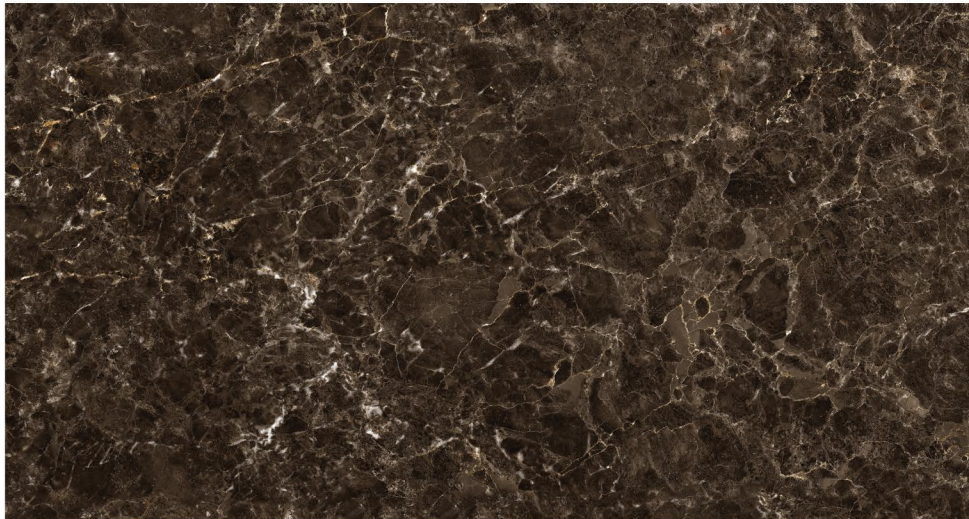

9mm
Thickness

Armani
Brown

Size
**800x
1600mm**

Surface
High Glossy

03 Random,
01 Color,

9mm
Thickness

Classic
Emperador

Size
**800x
1600mm**