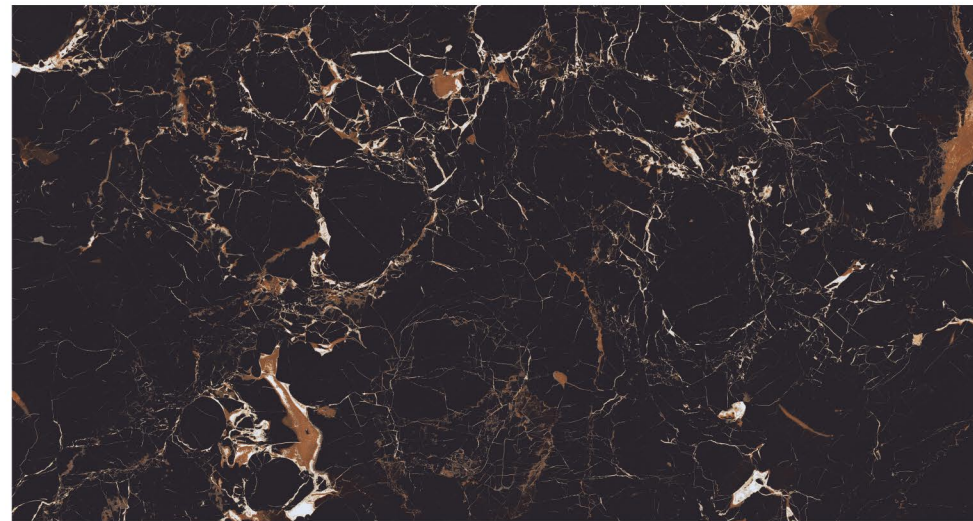

03 Random,
01 Color,

9mm
Thickness

Terix
Black

Size
**800x
1600mm**

Surface
High Glossy

06 Random,
01 Color,

9mm
Thickness

Thunder
Black