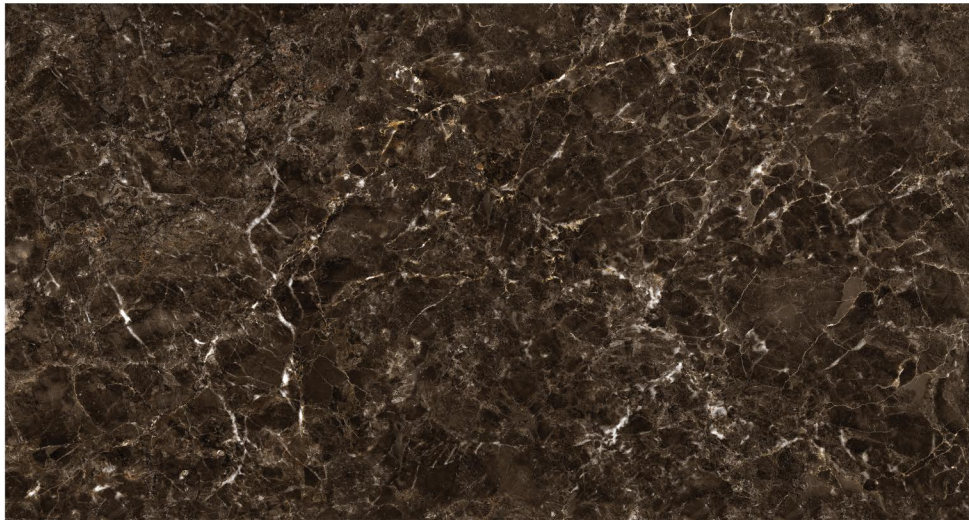

9mm
Thickness

Armani
Brown

Size
**800x
1600mm**

Surface
High Glossy

03 Random,
01 Color,

9mm
Thickness

Classic
Emperador

Size
**800x
1600mm**