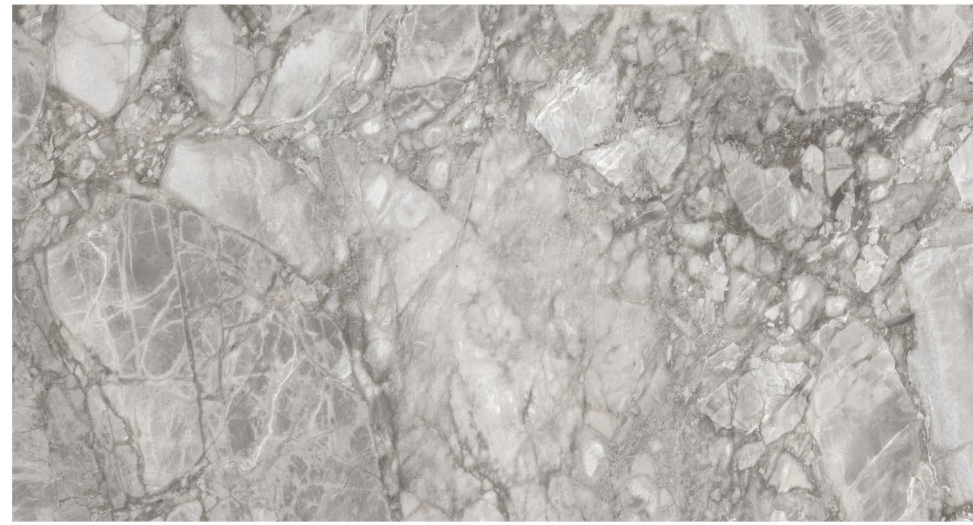

Size
**800x
1600mm**

Surface
Glossy

04 Random,
02 Color,

9mm
Thickness

Alessia
Gris

Size
**800x
1600mm**

Surface
Glossy

04 Random,
01 Color,

9mm
Thickness

Love About Places