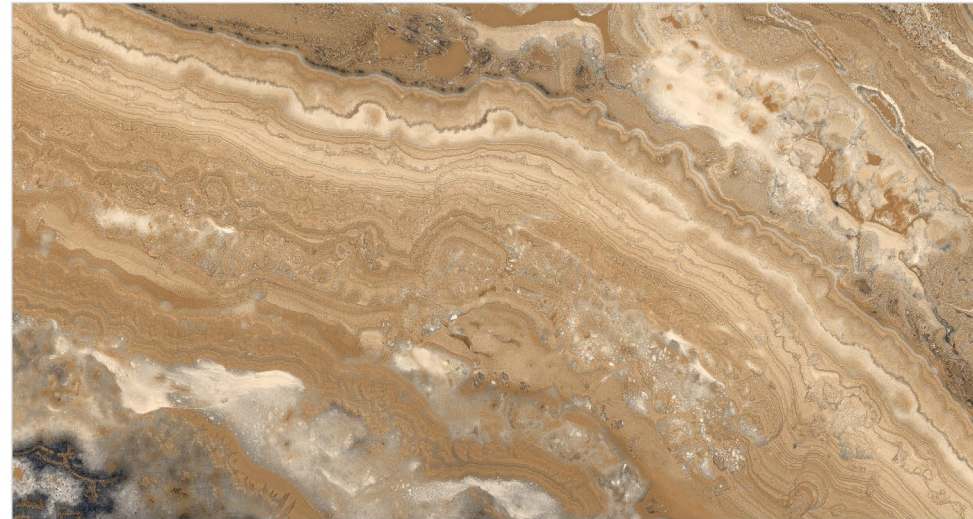

9mm
Thickness

Crytos
Natural

Aspira
Brown

Size
**800x
1600mm**

Surface
Glossy

04 Random,
01 Color,

9mm
Thickness

Love About Places