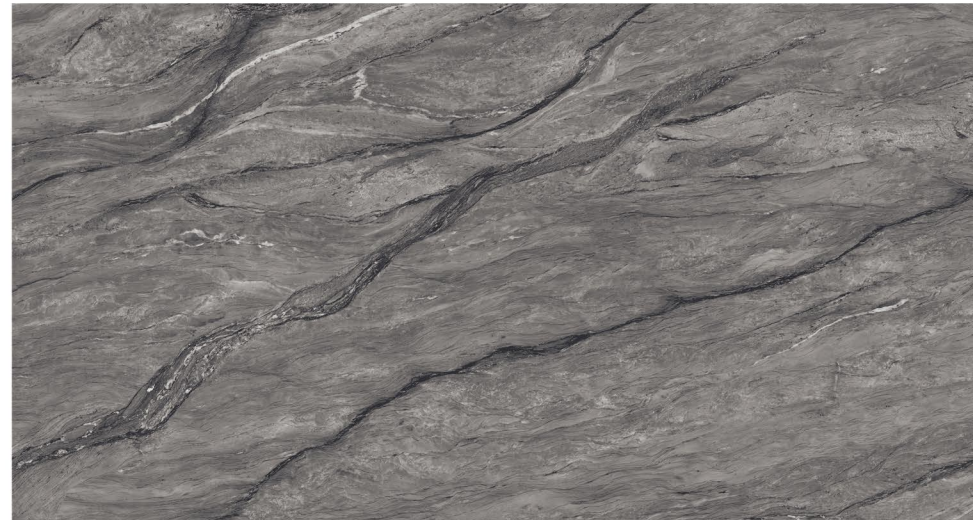

Size
**800x
1600mm**

Surface
Glossy

04 Random,
04 Color,

9mm
Thickness

Reno
Bianco

Reno
Nero