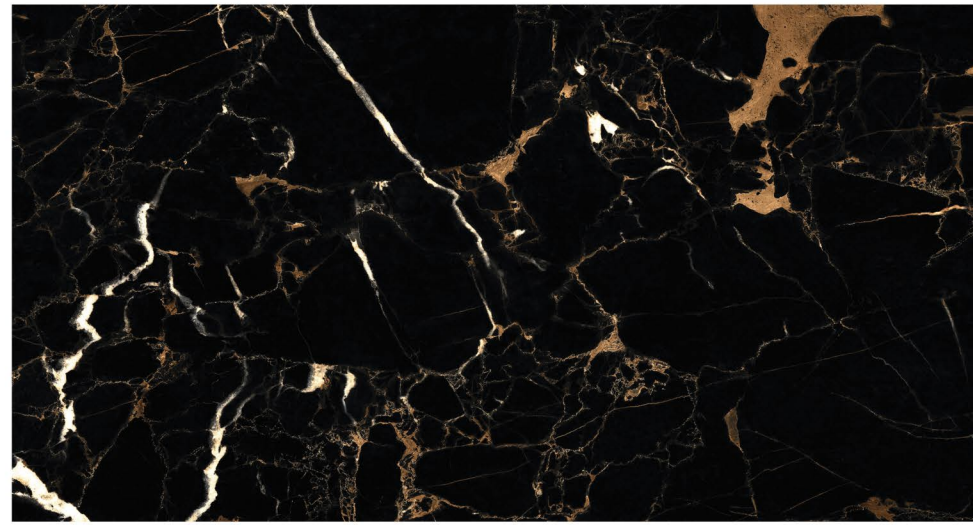

Size
**800x
1600mm**

Surface
High Glossy

04 Random,
01 Color,

9mm
Thickness

Elegance
Brown

Size
**800x
1600mm**

Surface
High Glossy

03 Random,
01 Color,

9mm
Thickness