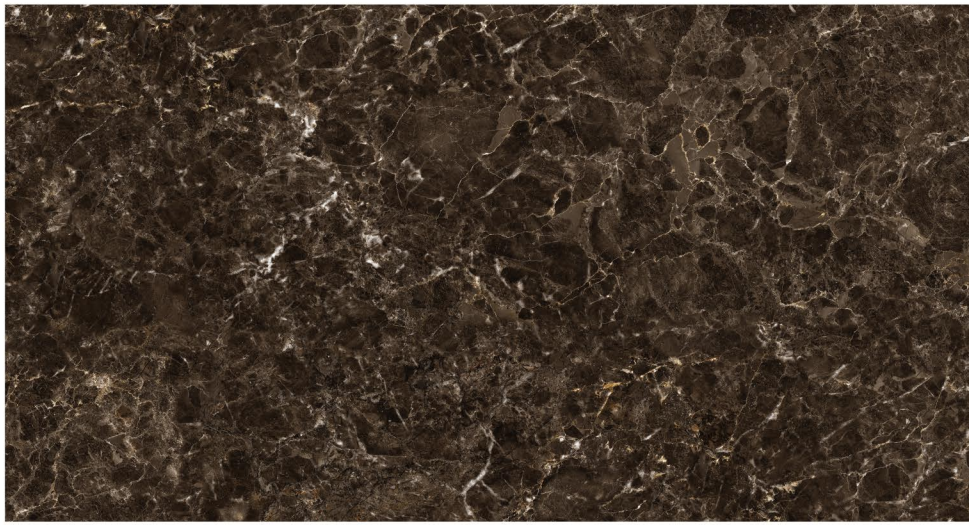

Size
**800x
1600mm**

Surface
High Glossy

03 Random,
01 Color,

9mm
Thickness

Size
**800x
1600mm**

Surface
High Glossy

03 Random,
01 Color,

9mm
Thickness