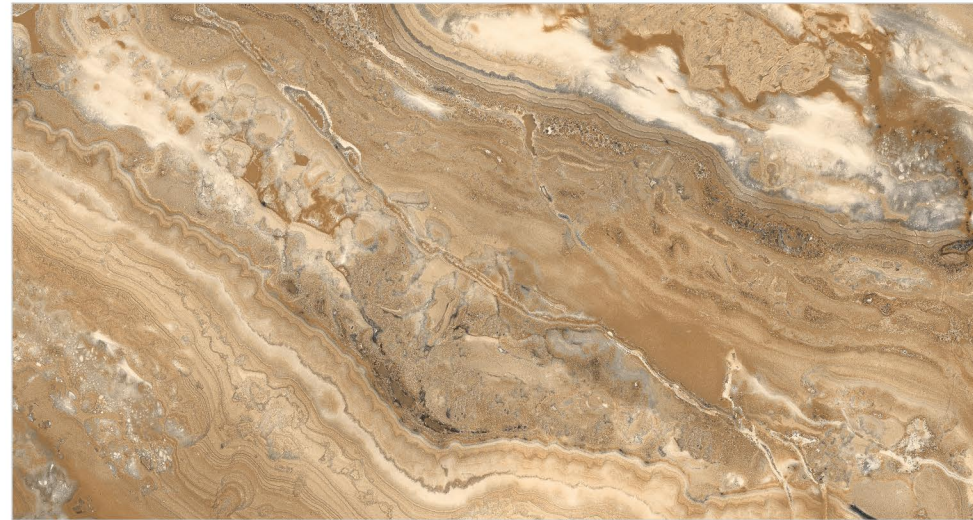

9mm
Thickness

Crytos
Natural

Aspira
Brown

Size
**800x
1600mm**

Surface
Glossy

04 Random,
01 Color,

9mm
Thickness

Love About Places