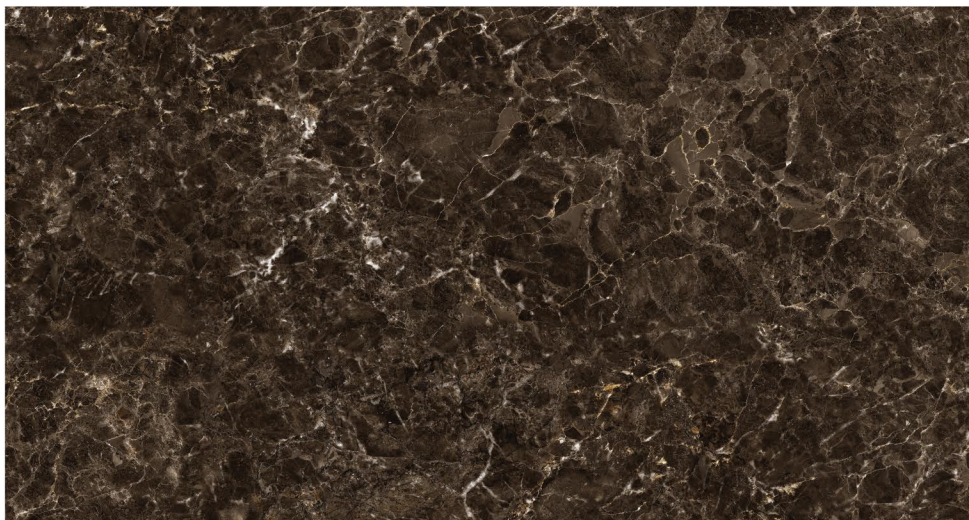

9mm
Thickness

Armani
Brown

Size
**800x
1600mm**

Surface
High Glossy

03 Random,
01 Color,

9mm
Thickness

Classic
Emperador

Size
**800x
1600mm**