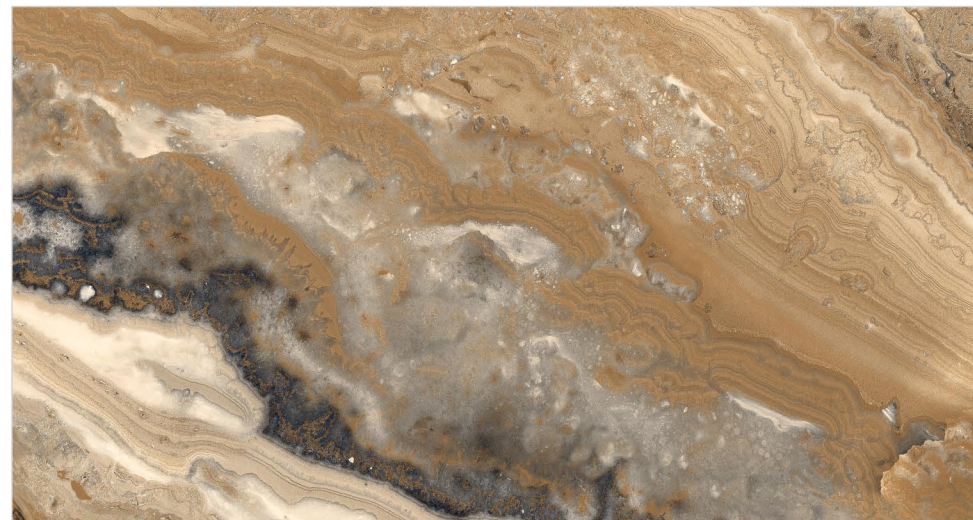

9mm
Thickness

Crytos
Natural

Aspira
Brown

Size
**800x
1600mm**

Surface
Glossy

04 Random,
01 Color,

9mm
Thickness

Love About Places