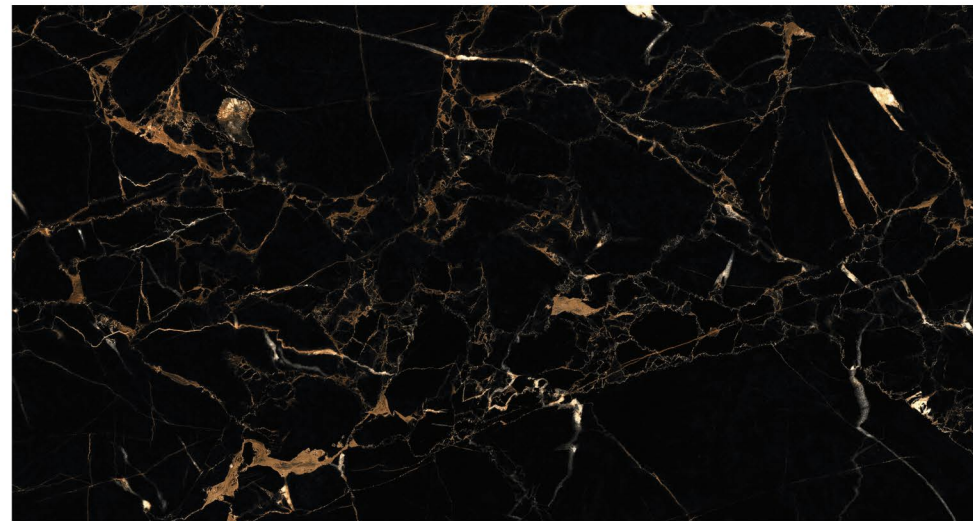

Elegance
Brown

Size
**800x
1600mm**

Surface
High Glossy

03 Random,
01 Color,

9mm
Thickness

Portrow
Black

Size
**800x
1600mm**

Surface
High Glossy