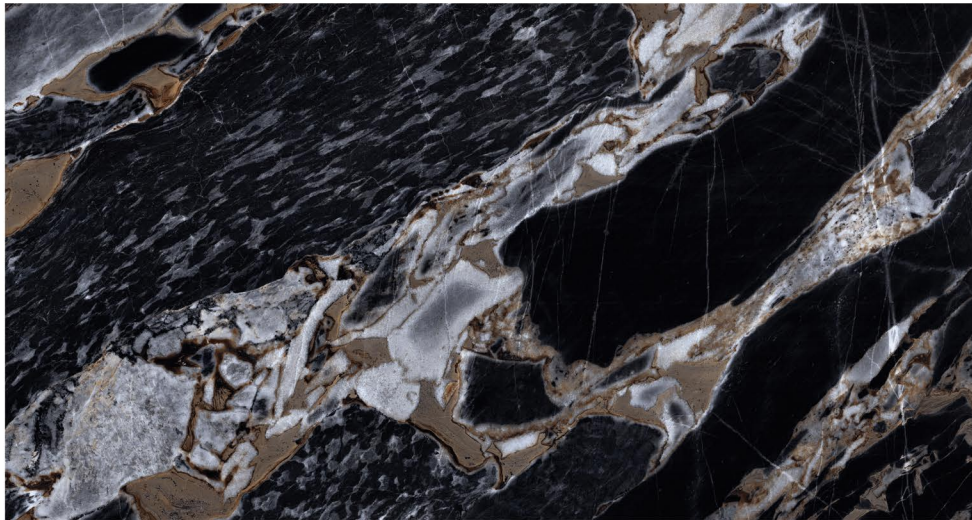

Size
**800x
1600mm**

Surface
High Glossy

03 Random,
01 Color,

9mm
Thickness

Argos
Black