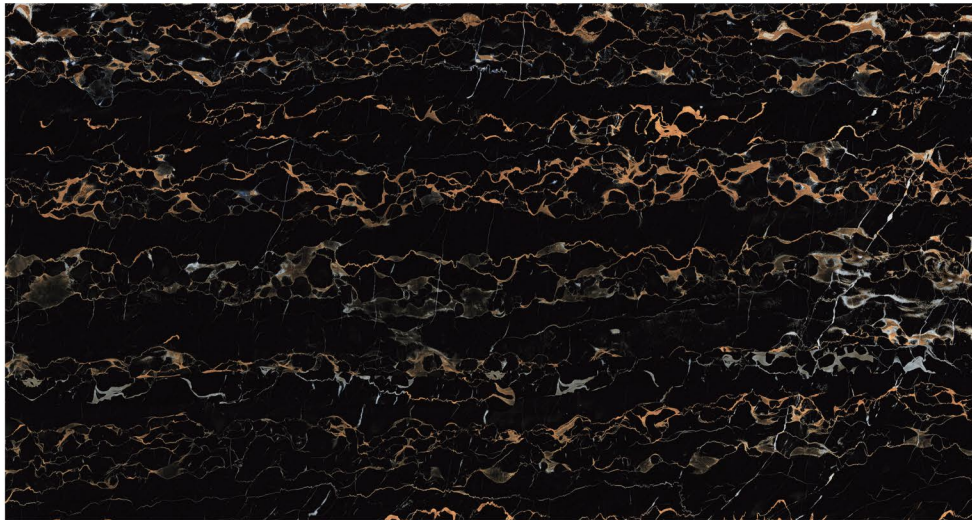

Size
**800x
1600mm**

Surface
High Glossy

03 Random,
01 Color,

9mm
Thickness

Terix
Black