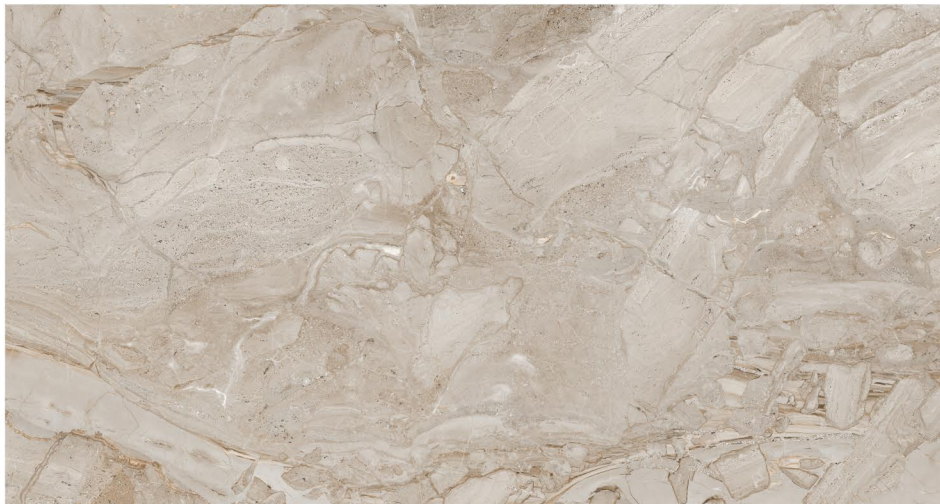

Put together a modern space with
unmatched elegance.

Love About Places

Size
**800x
1600mm**

Surface
Glossy

04 Random,
03 Color,

9mm
Thickness

Divine
Crema

Divine
Grey