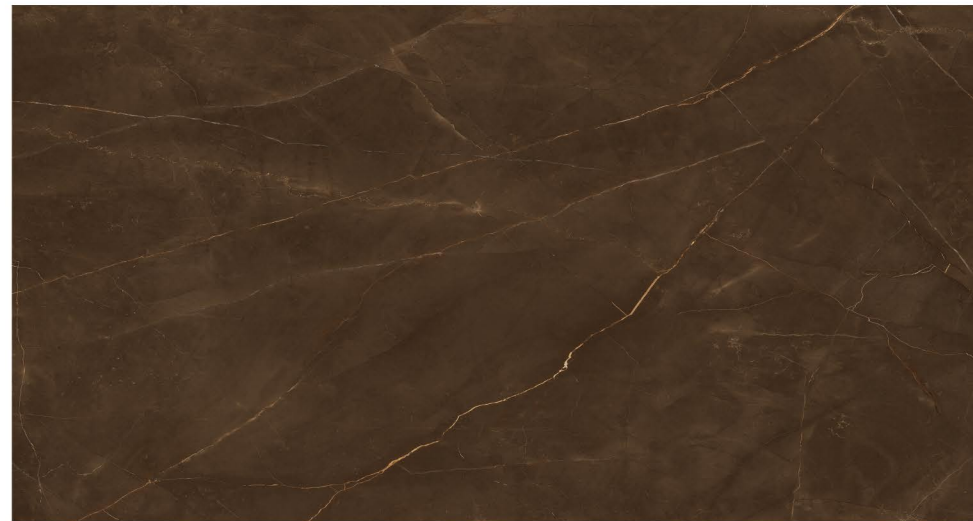

Armani
Brown