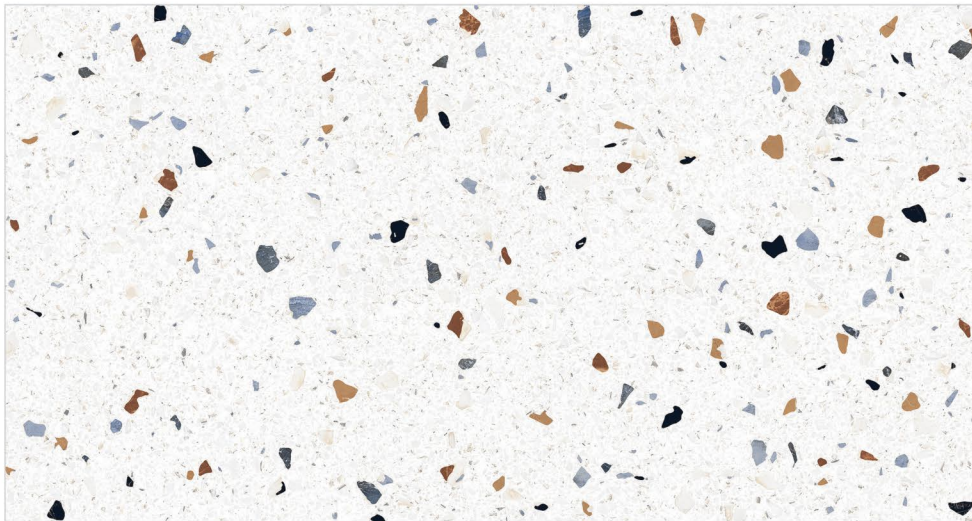

Size
**800x
1600mm**

Surface
Glossy

04 Random,
01 Color,

9mm
Thickness

Carmella
Beige

Love About Places

Verix
Terazzo

Size
**800x
1600mm**