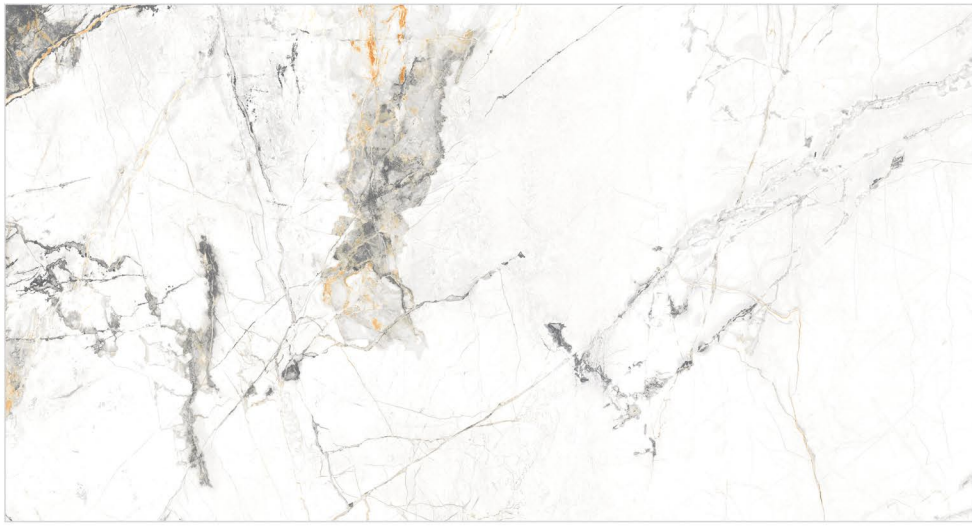

04 Random,
04 Color,

9mm
Thickness

Reno
Bianco

Reno
Nero

Reno
Taupe

Reno
Brown

Size
**800x
1600mm**

Surface
Glossy