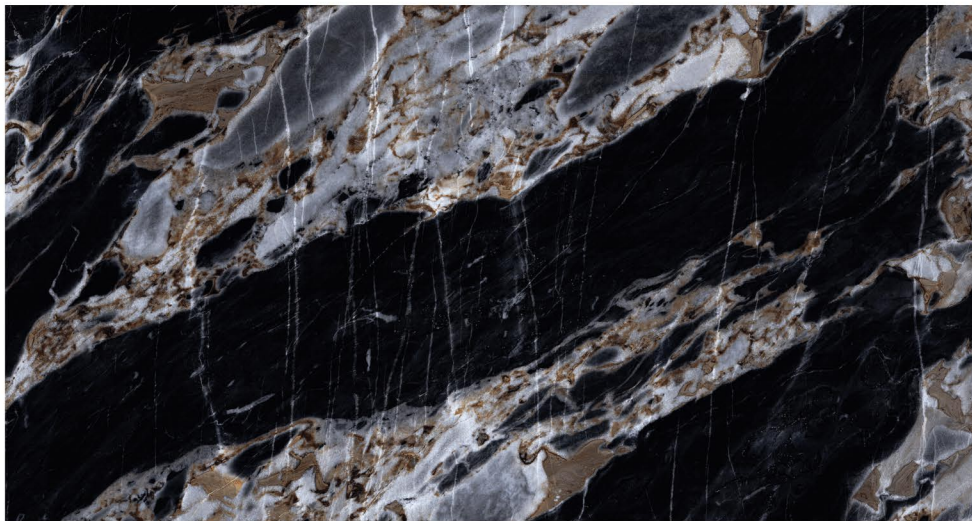

Size
**800x
1600mm**

Surface
High Glossy

03 Random,
01 Color,

9mm
Thickness

Argos
Black

Size
**800x
1600mm**

Surface
High Glossy

04 Random,
01 Color,