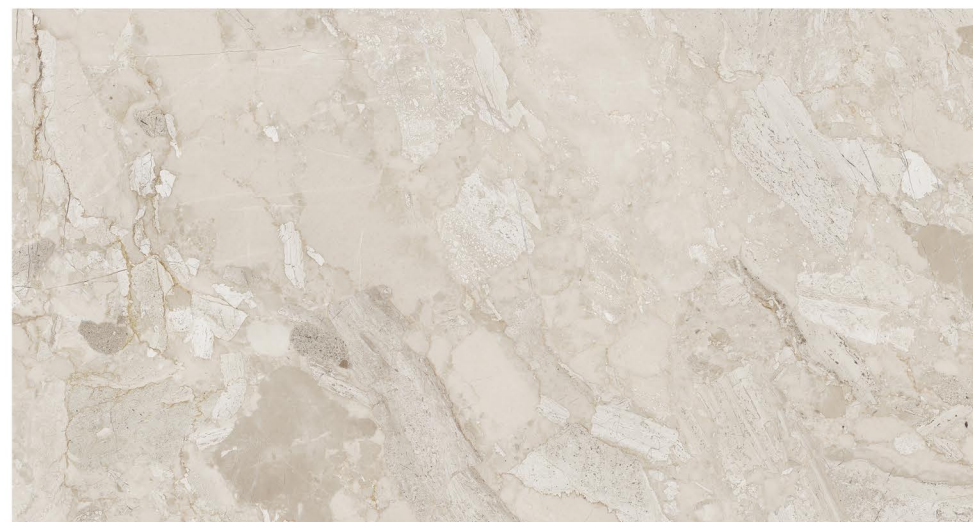

Size
**800x
1600mm**

Surface
Glossy

06 Random,
01 Color,

9mm
Thickness

Ariana
Natural