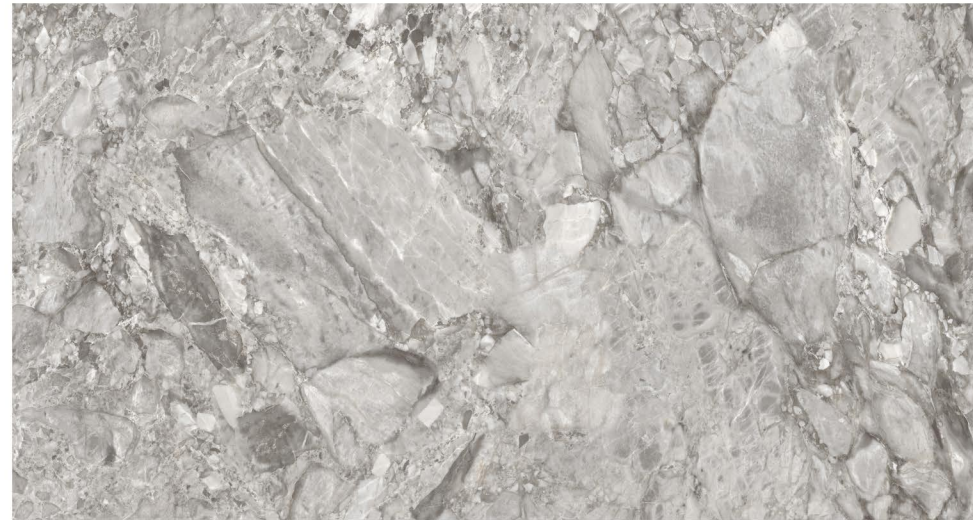

Alessia
Brown

Alessia
Gris

Size
**800x
1600mm**

Surface
Glossy

04 Random,
01 Color,

9mm
Thickness

Antique
Olive

Love About Places