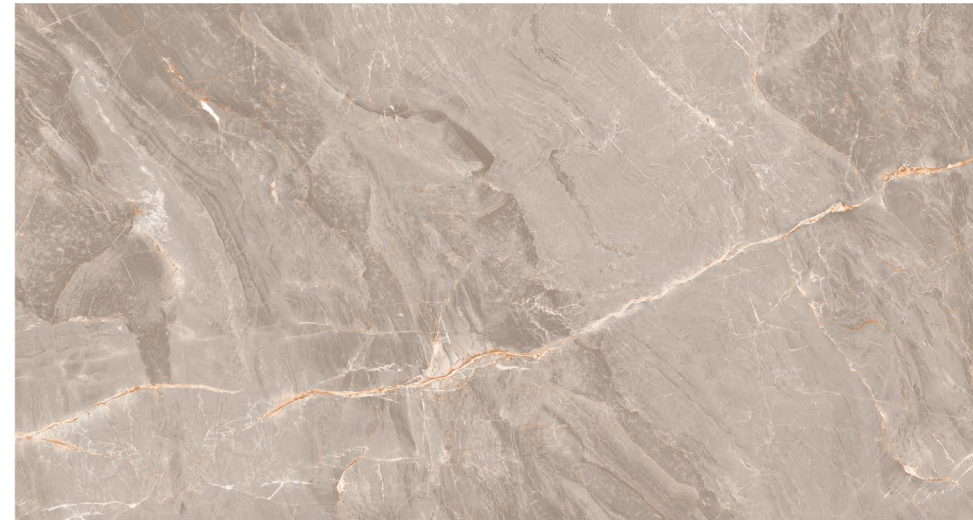

Merqury
Beige

Merqury
Brown