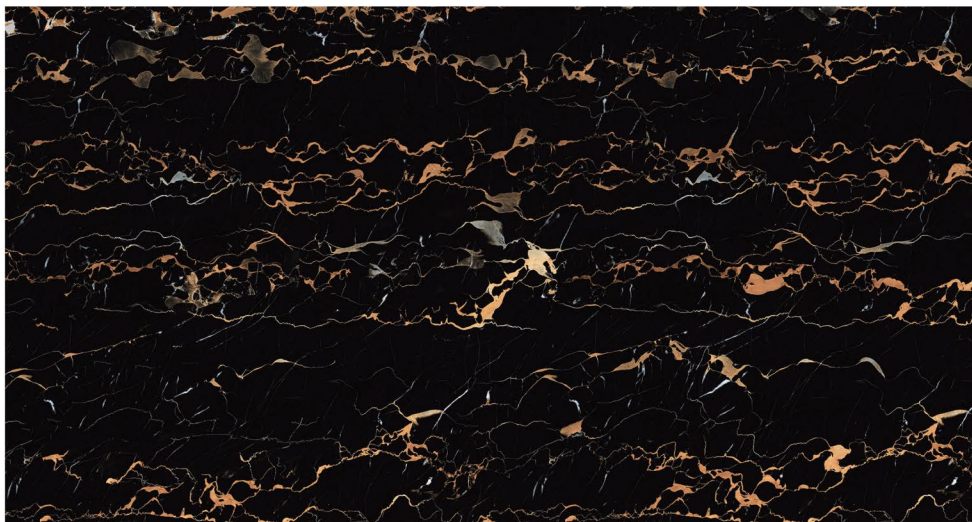

Size
**800x
1600mm**

Surface
High Glossy

03 Random,
01 Color,

9mm
Thickness

Terix
Black

Size
**800x
1600mm**

Surface
High Glossy

06 Random,
01 Color,

9mm
Thickness