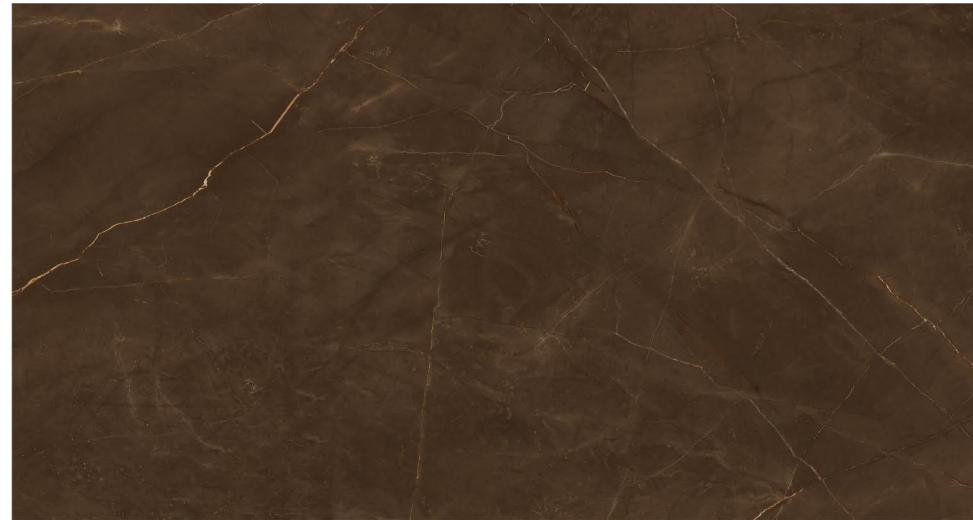

Size
**800x
1600mm**

Surface
High Glossy

04 Random,
01 Color,

9mm
Thickness

Armani
Brown