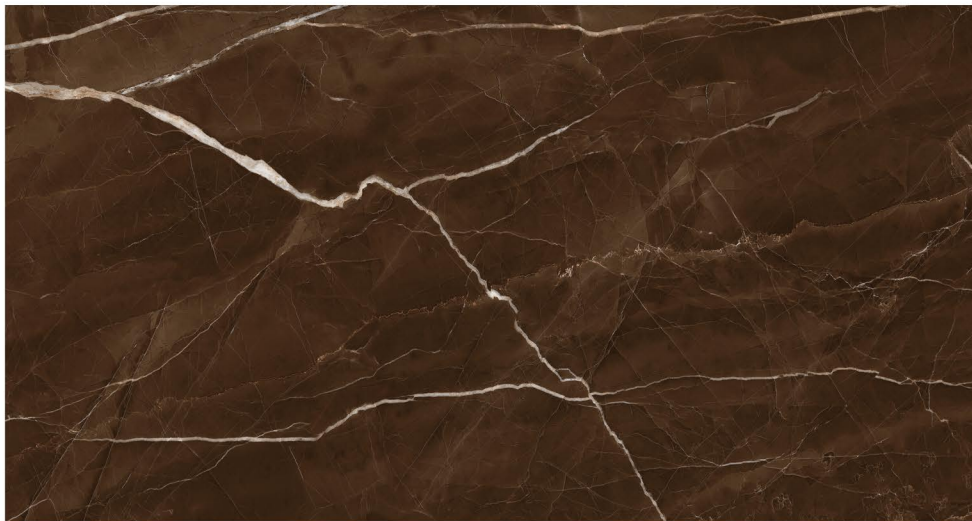

Elegance
Brown

Size
**800x
1600mm**

Surface
High Glossy

03 Random,
01 Color,

9mm
Thickness

Portrow
Black

Size
**800x
1600mm**

Surface
High Glossy