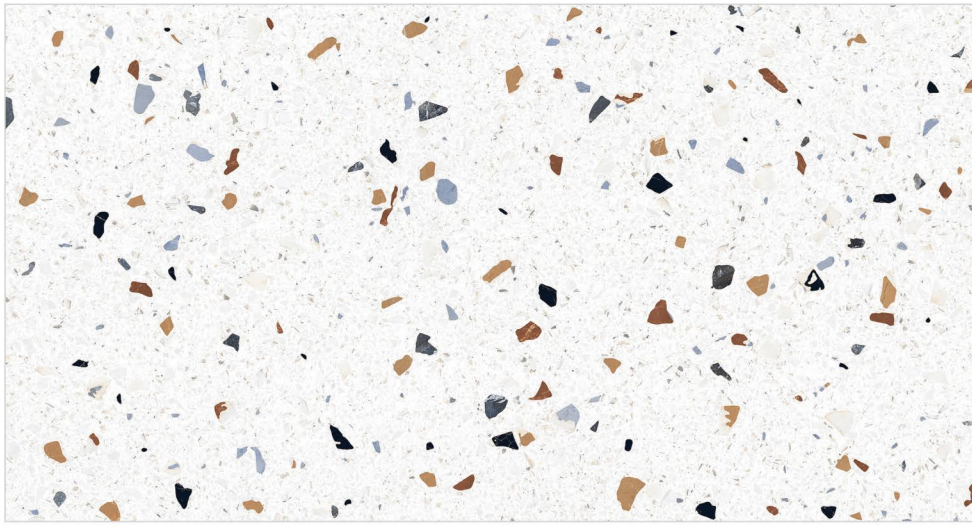

Size
**800x
1600mm**

Surface
Glossy

04 Random,
01 Color,

9mm
Thickness

Carmella
Beige

Love About Places

Verix
Terazzo

Size
**800x
1600mm**