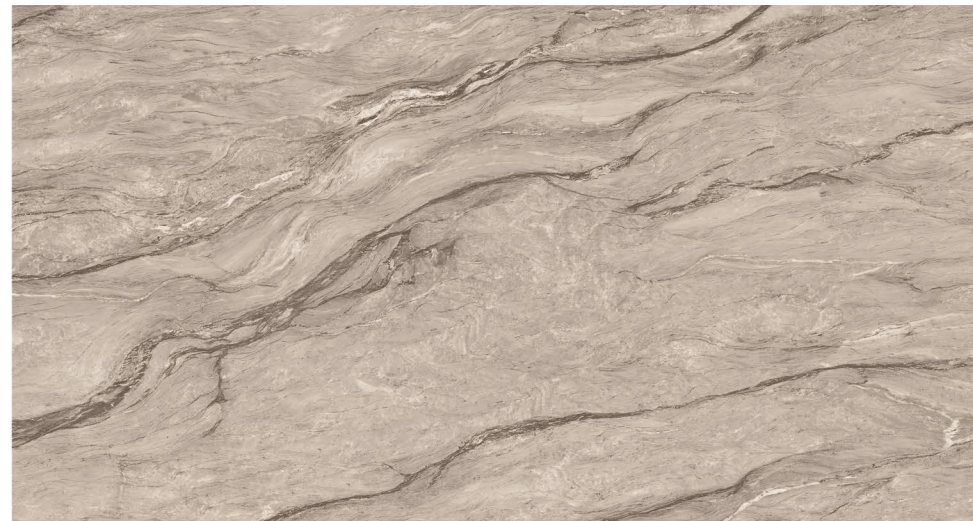

Reno
Nero

Reno
Taupe