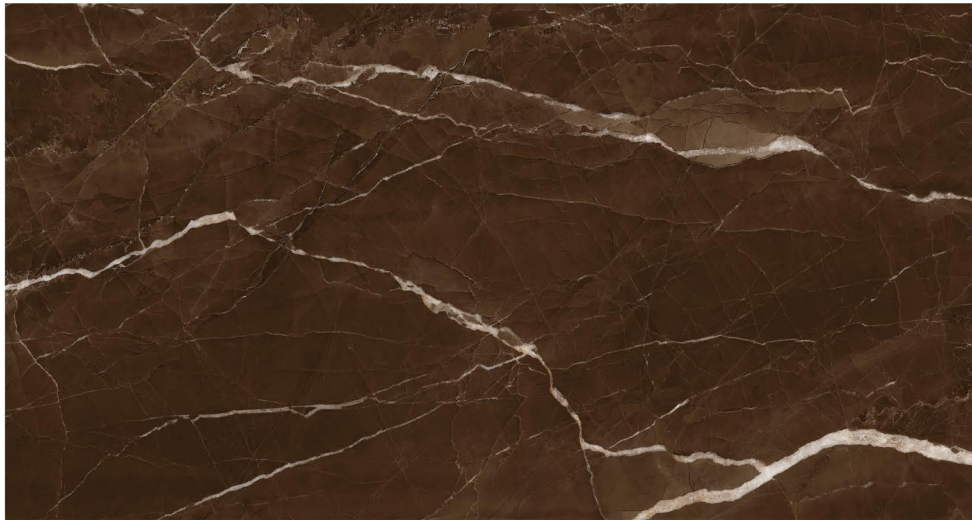

Elegance
Brown

Size
**800x
1600mm**

Surface
High Glossy

03 Random,
01 Color,

9mm
Thickness

Portrow
Black

Size
**800x
1600mm**

Surface
High Glossy