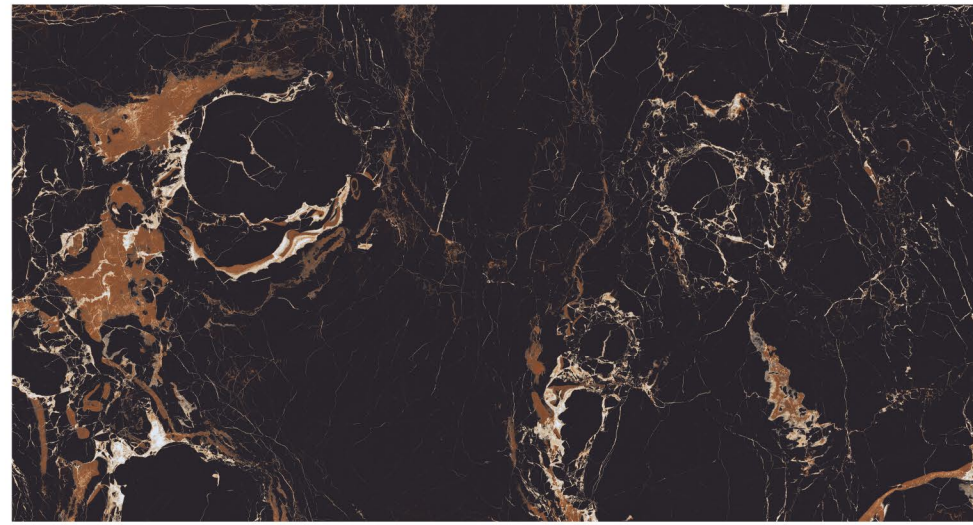

Size
**800x
1600mm**

Surface
High Glossy

03 Random,
01 Color,

9mm
Thickness

Terix
Black

Size
**800x
1600mm**

Surface
High Glossy

06 Random,
01 Color,

9mm
Thickness