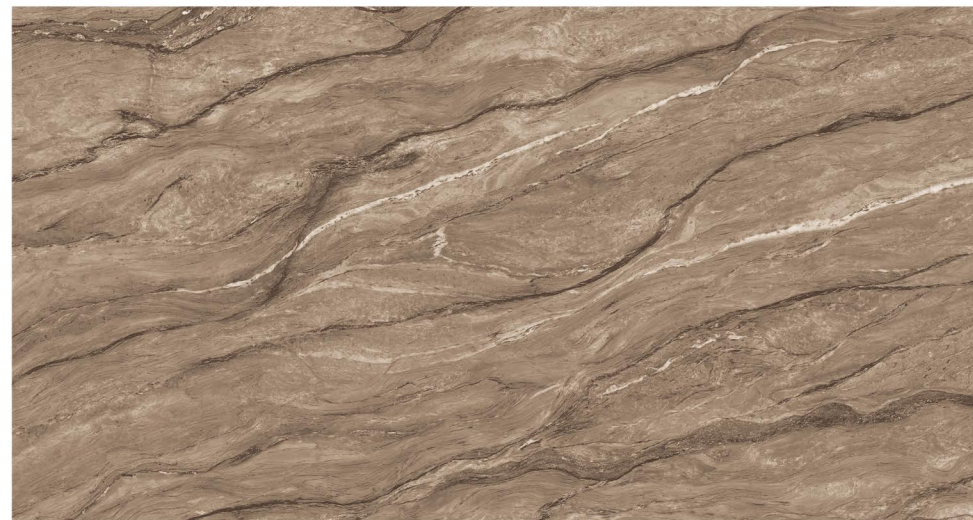

04 Random,
04 Color,

9mm
Thickness

Reno
Bianco

Reno
Nero

Reno
Taupe

Reno
Brown

Size
**800x
1600mm**

Surface
Glossy