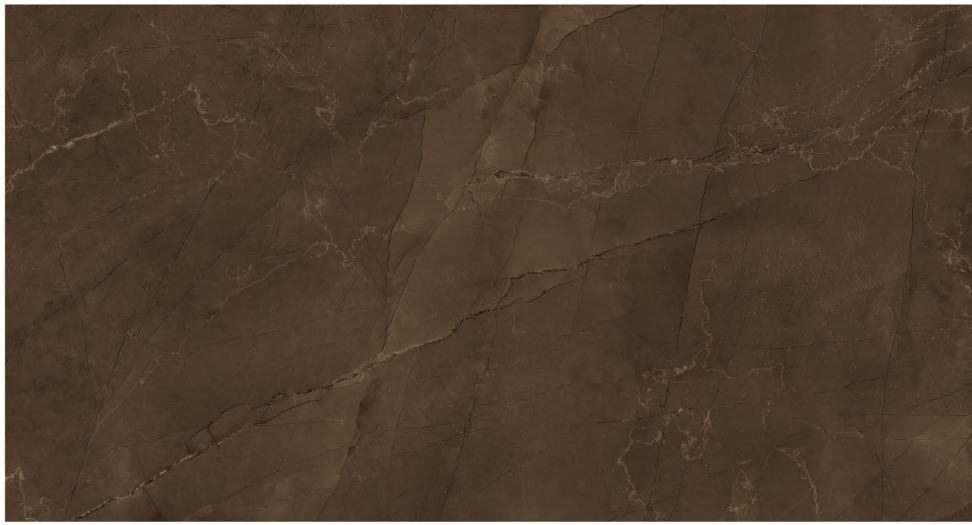

Size
**800x
1600mm**

Surface
Glossy

04 Random,
02 Color,

9mm
Thickness

Size
**800x
1600mm**

Surface
Glossy

04 Random,
01 Color,

9mm
Thickness

Love About Places