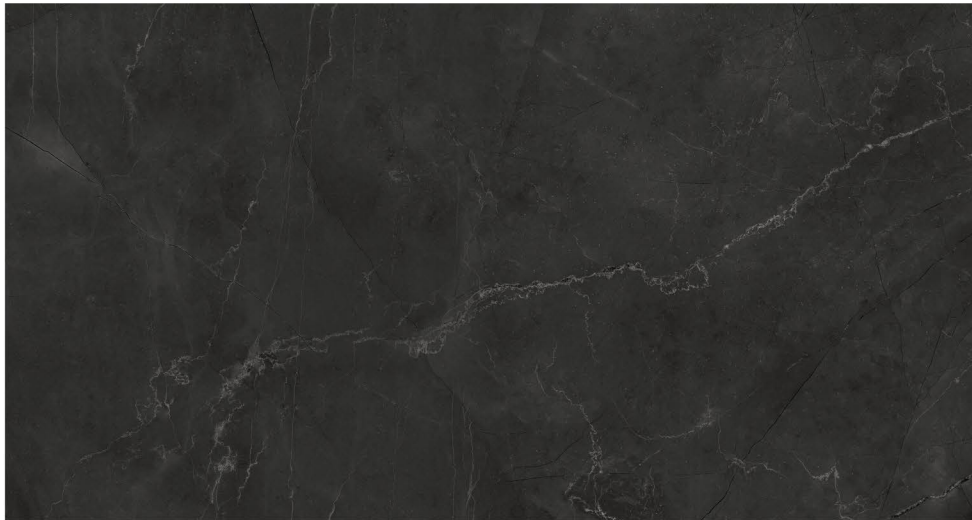

Size
**800x
1600mm**

Surface
Glossy

04 Random,
02 Color,

9mm
Thickness

Alessia
Brown