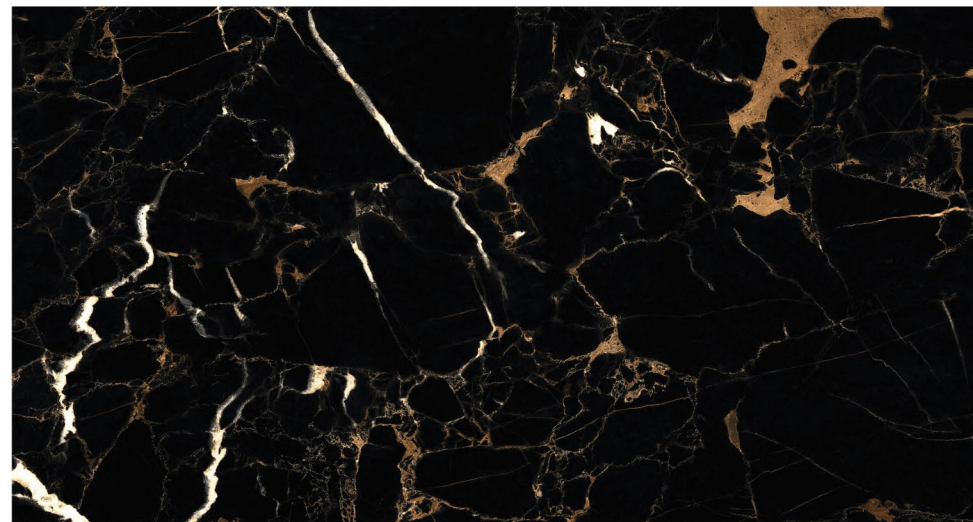

Elegance
Brown

Size
**800x
1600mm**

Surface
High Glossy

03 Random,
01 Color,

9mm
Thickness

Portrow
Black

Size
**800x
1600mm**

Surface
High Glossy