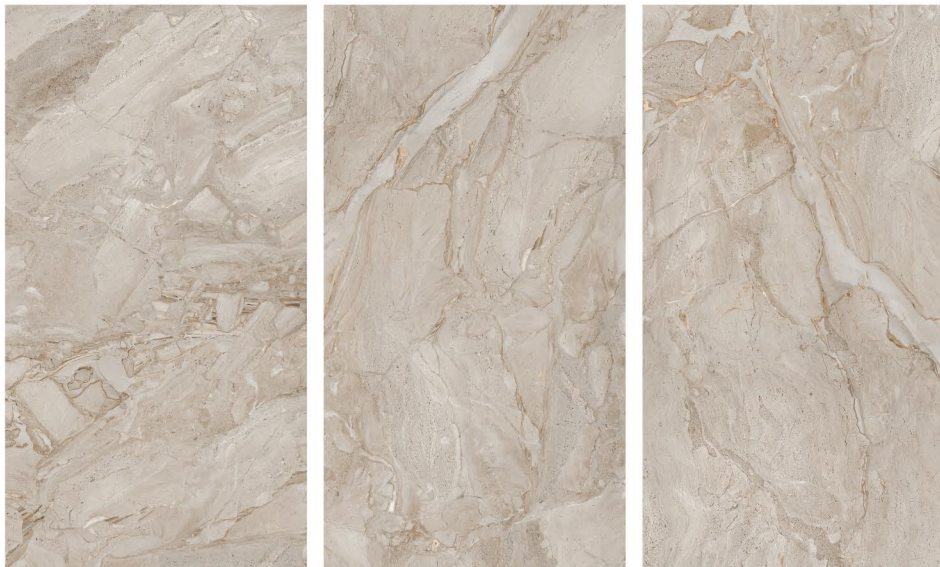

Size
**800x
1600mm**

Surface
Glossy

04 Random,
03 Color,

9mm
Thickness

Divine
Oro

Size
**800x
1600mm**

Surface
Glossy

03 Random,
03 Color,

9mm
Thickness