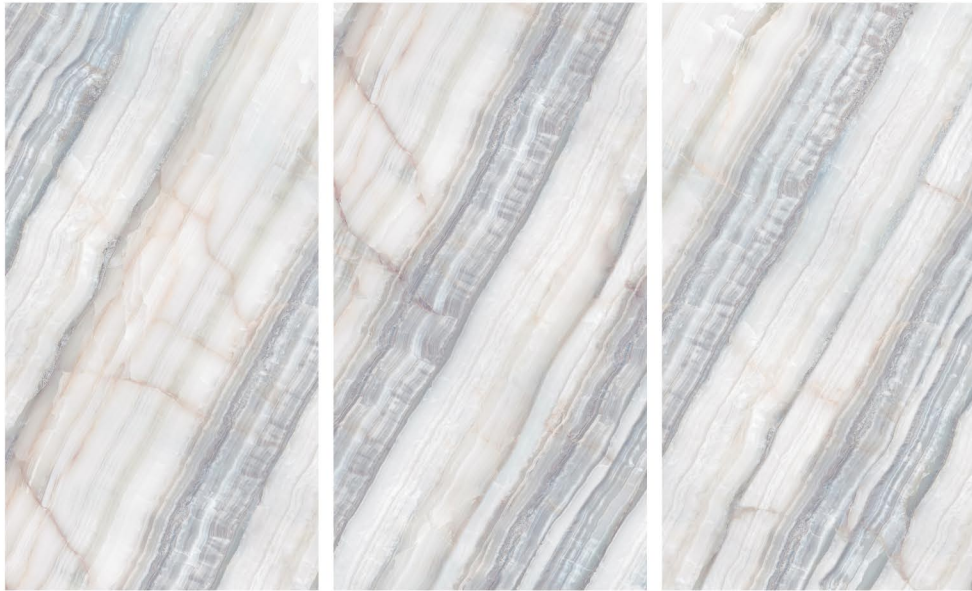

Size
**800x
1600mm**

Surface
Glossy

04 Random,
02 Color,

9mm
Thickness

Cristallo Onyx
Beige

Cristallo Onyx
Blue

Size
**800x
1600mm**

Surface
Glossy