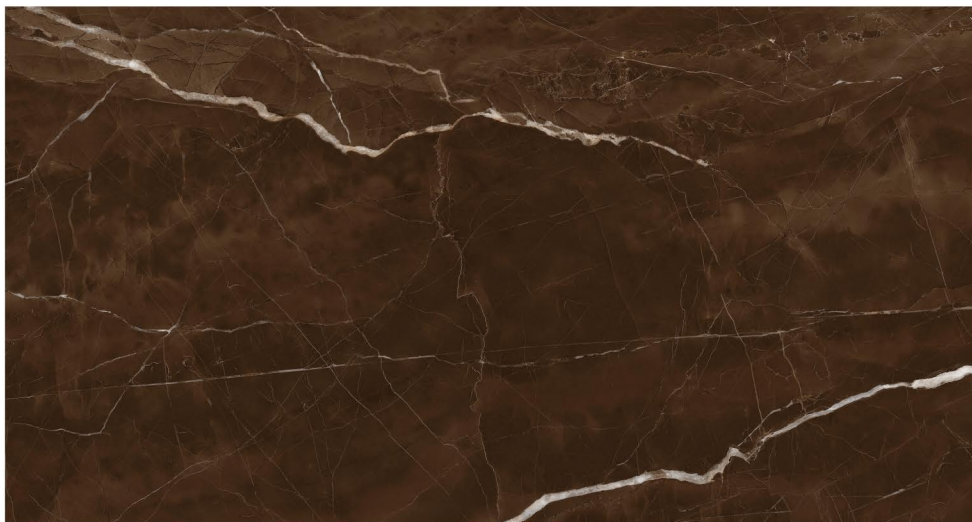

Elegance
Brown

Size
**800x
1600mm**

Surface
High Glossy

03 Random,
01 Color,

9mm
Thickness

Portrow
Black

Size
**800x
1600mm**

Surface
High Glossy