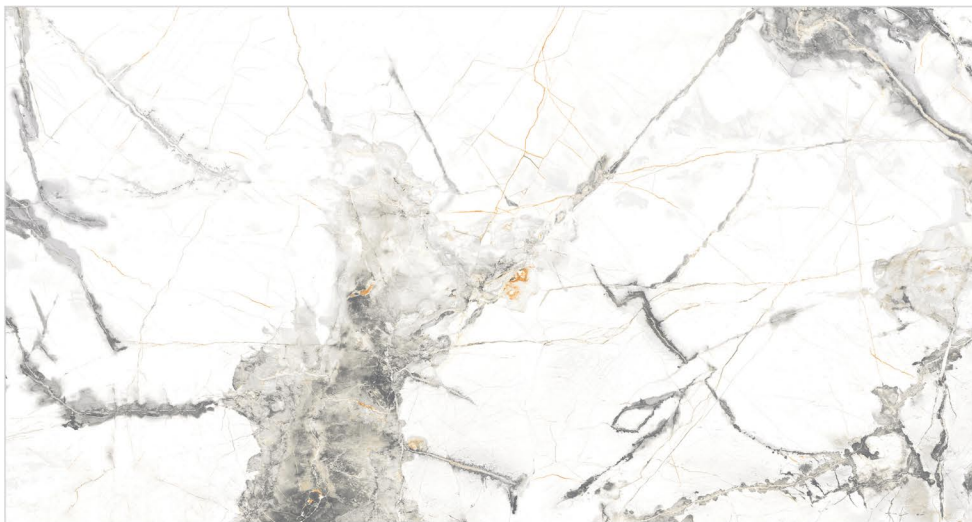

Size
**800x
1600mm**

Surface
Glossy

04 Random,
01 Color,

9mm
Thickness

Size
**800x
1600mm**

Surface
Glossy

04 Random,
01 Color,

9mm
Thickness