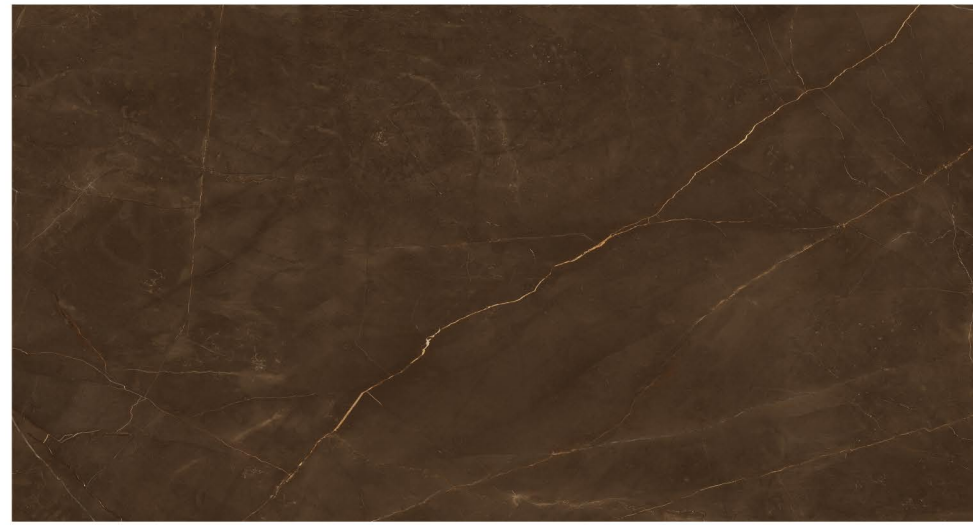

Size
**800x
1600mm**

Surface
High Glossy

03 Random,
01 Color,

9mm
Thickness

Argos
Black

Size
**800x
1600mm**

Surface
High Glossy

04 Random,
01 Color,