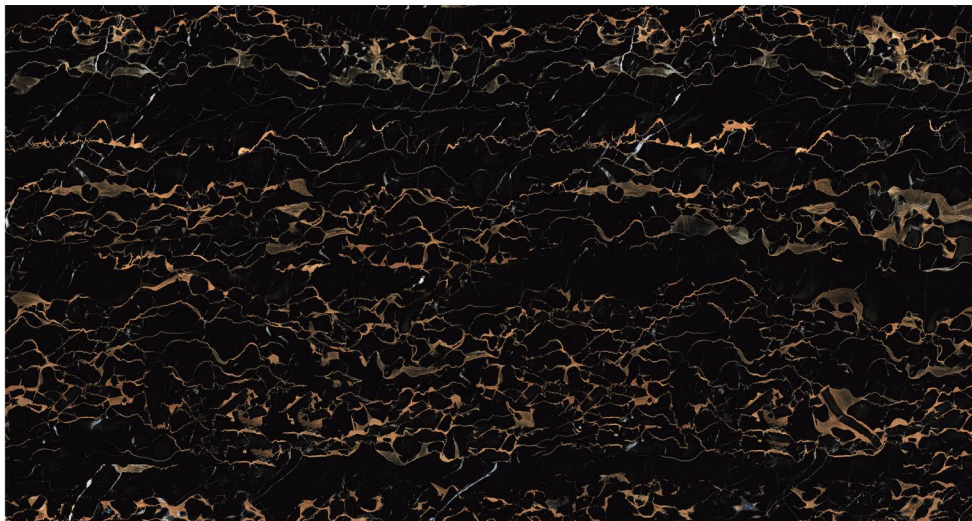

Terix
Black