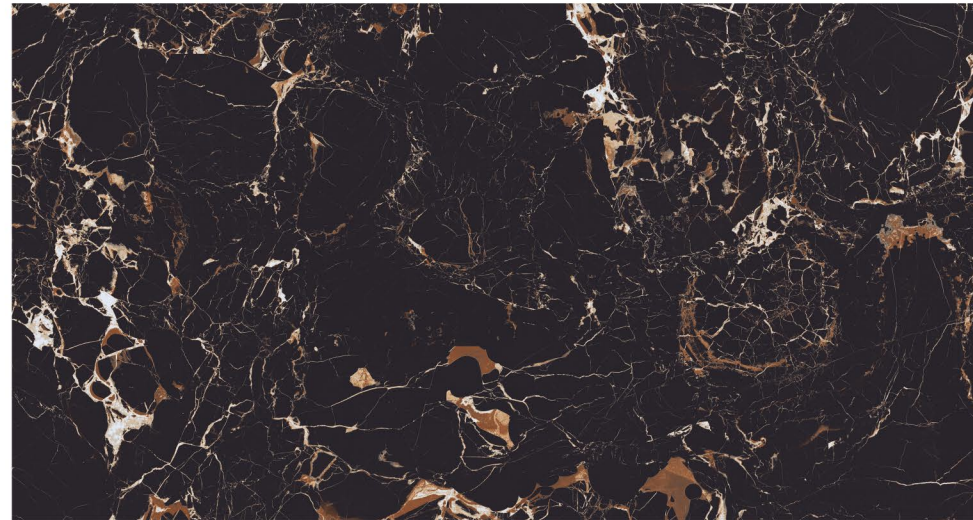

03 Random,
01 Color,

9mm
Thickness

Terix
Black

Size
**800x
1600mm**

Surface
High Glossy

06 Random,
01 Color,

9mm
Thickness

Thunder
Black