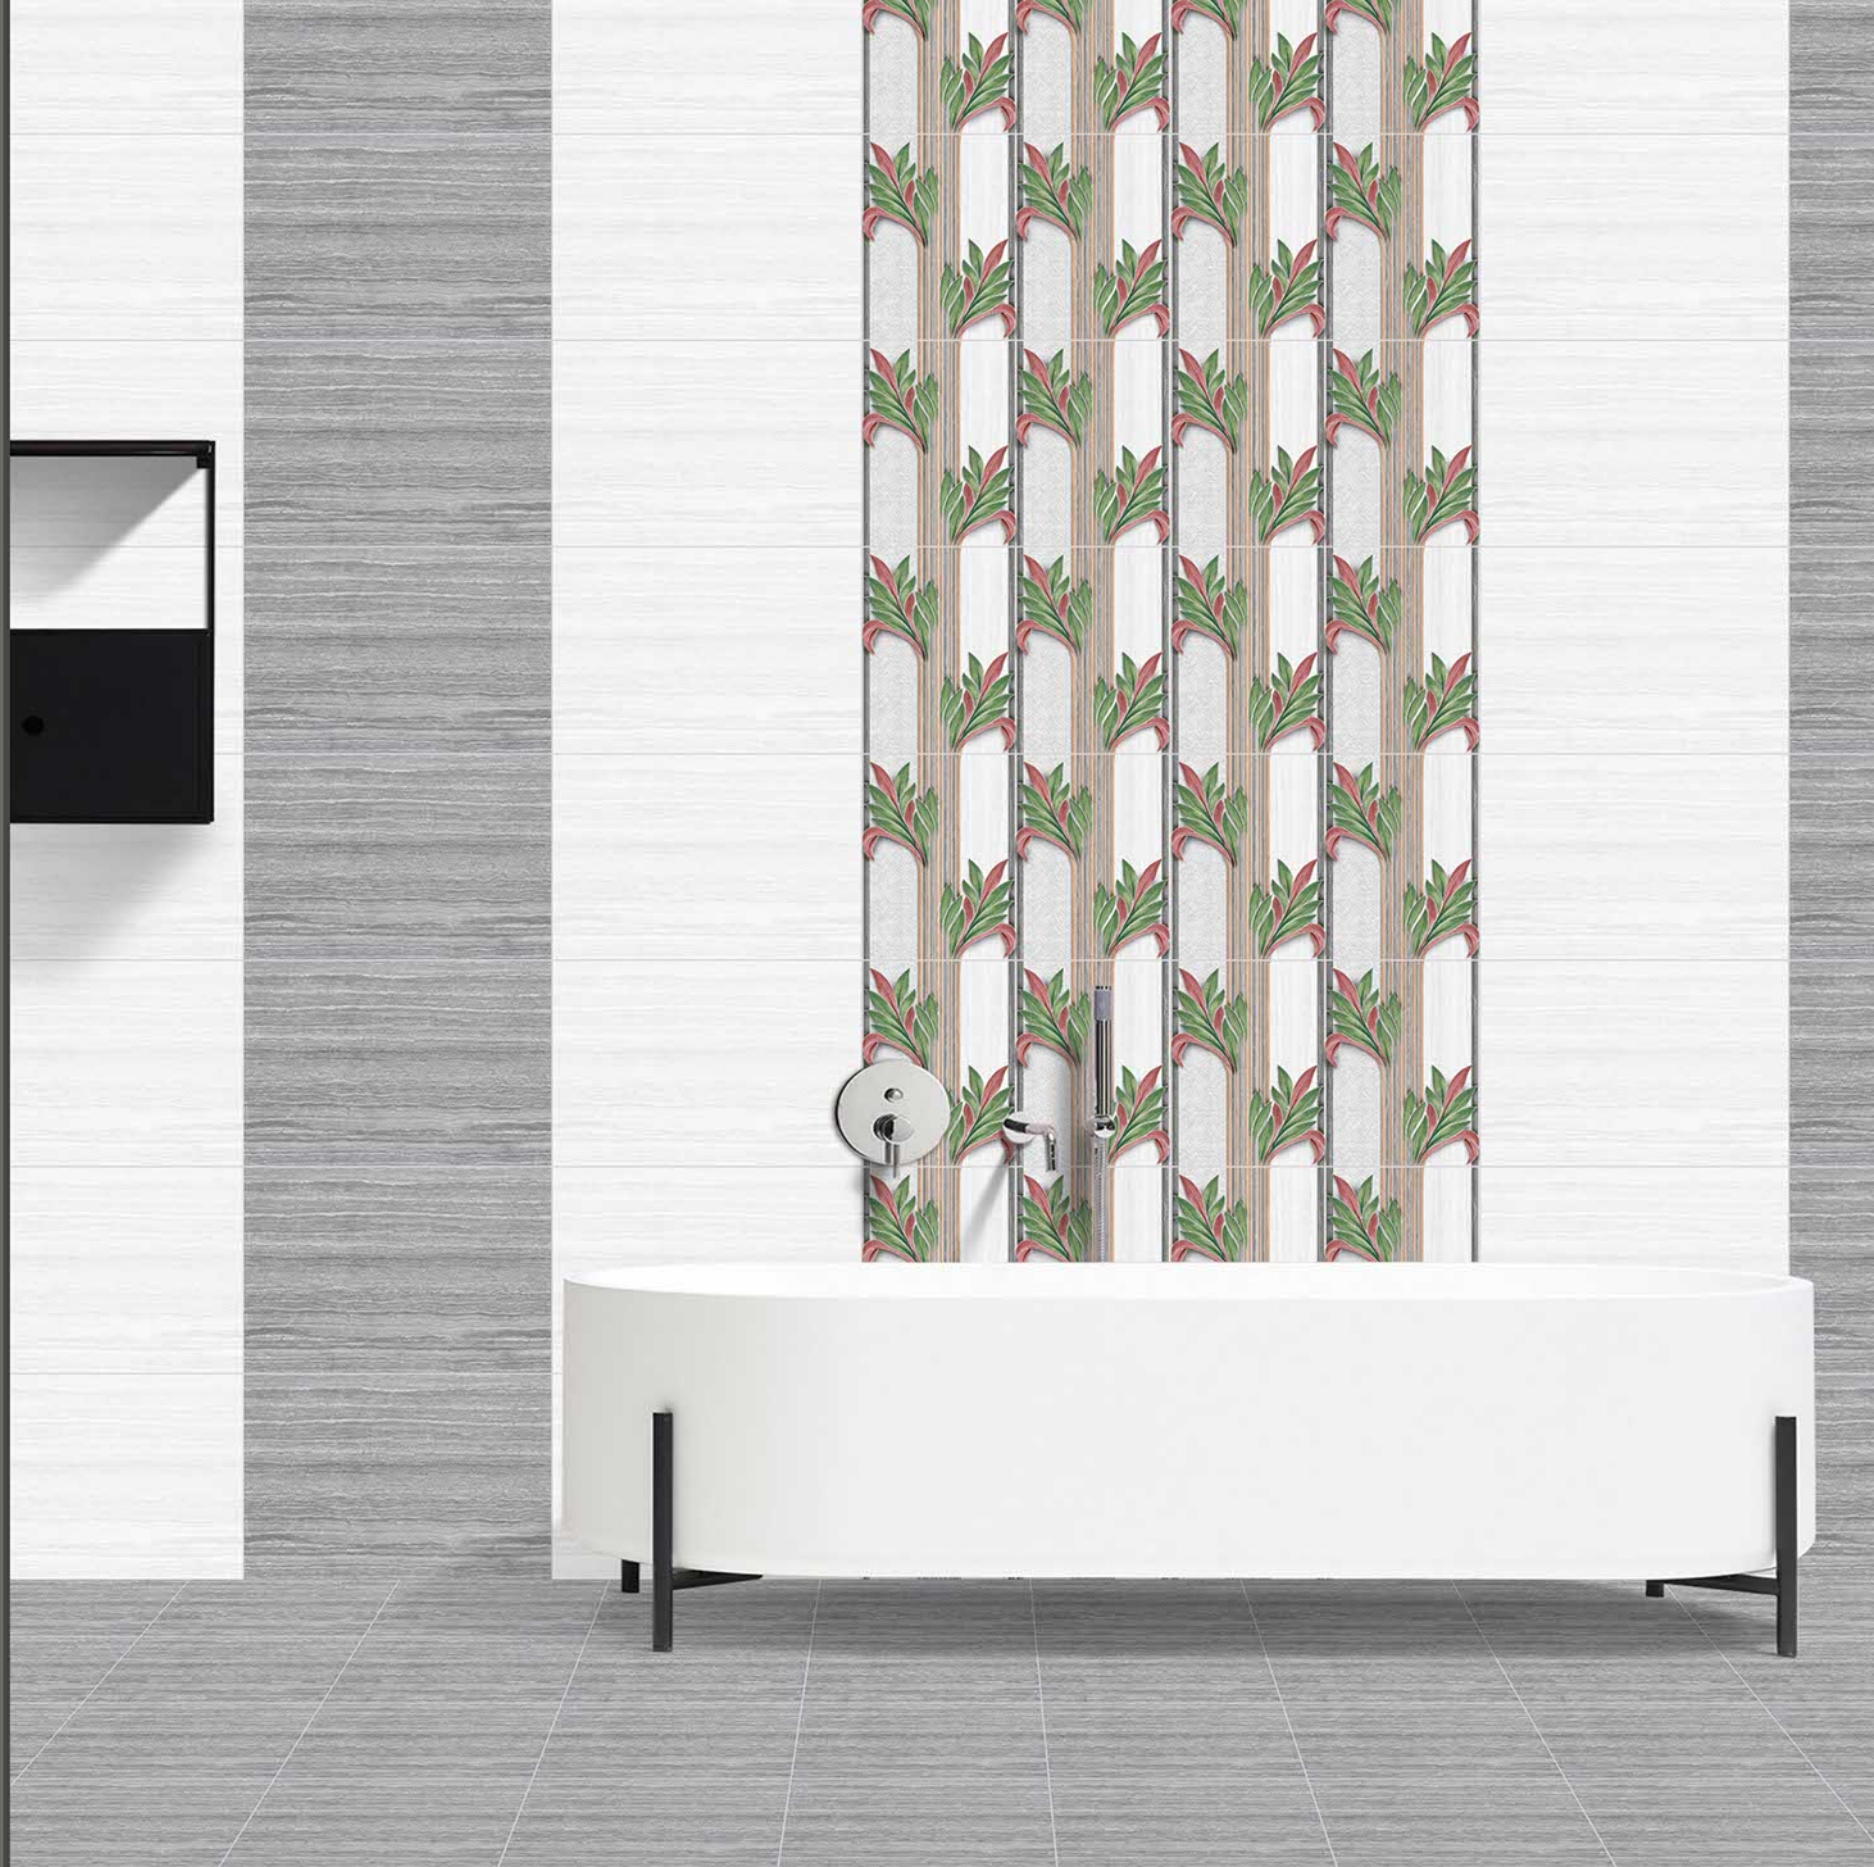

1543-HL1
1543-HL2
1543-L

1544-L
1544-HL1
1544-D

1545-L
1545-HL1
1545-D

*300mm x 450mm
300mm*