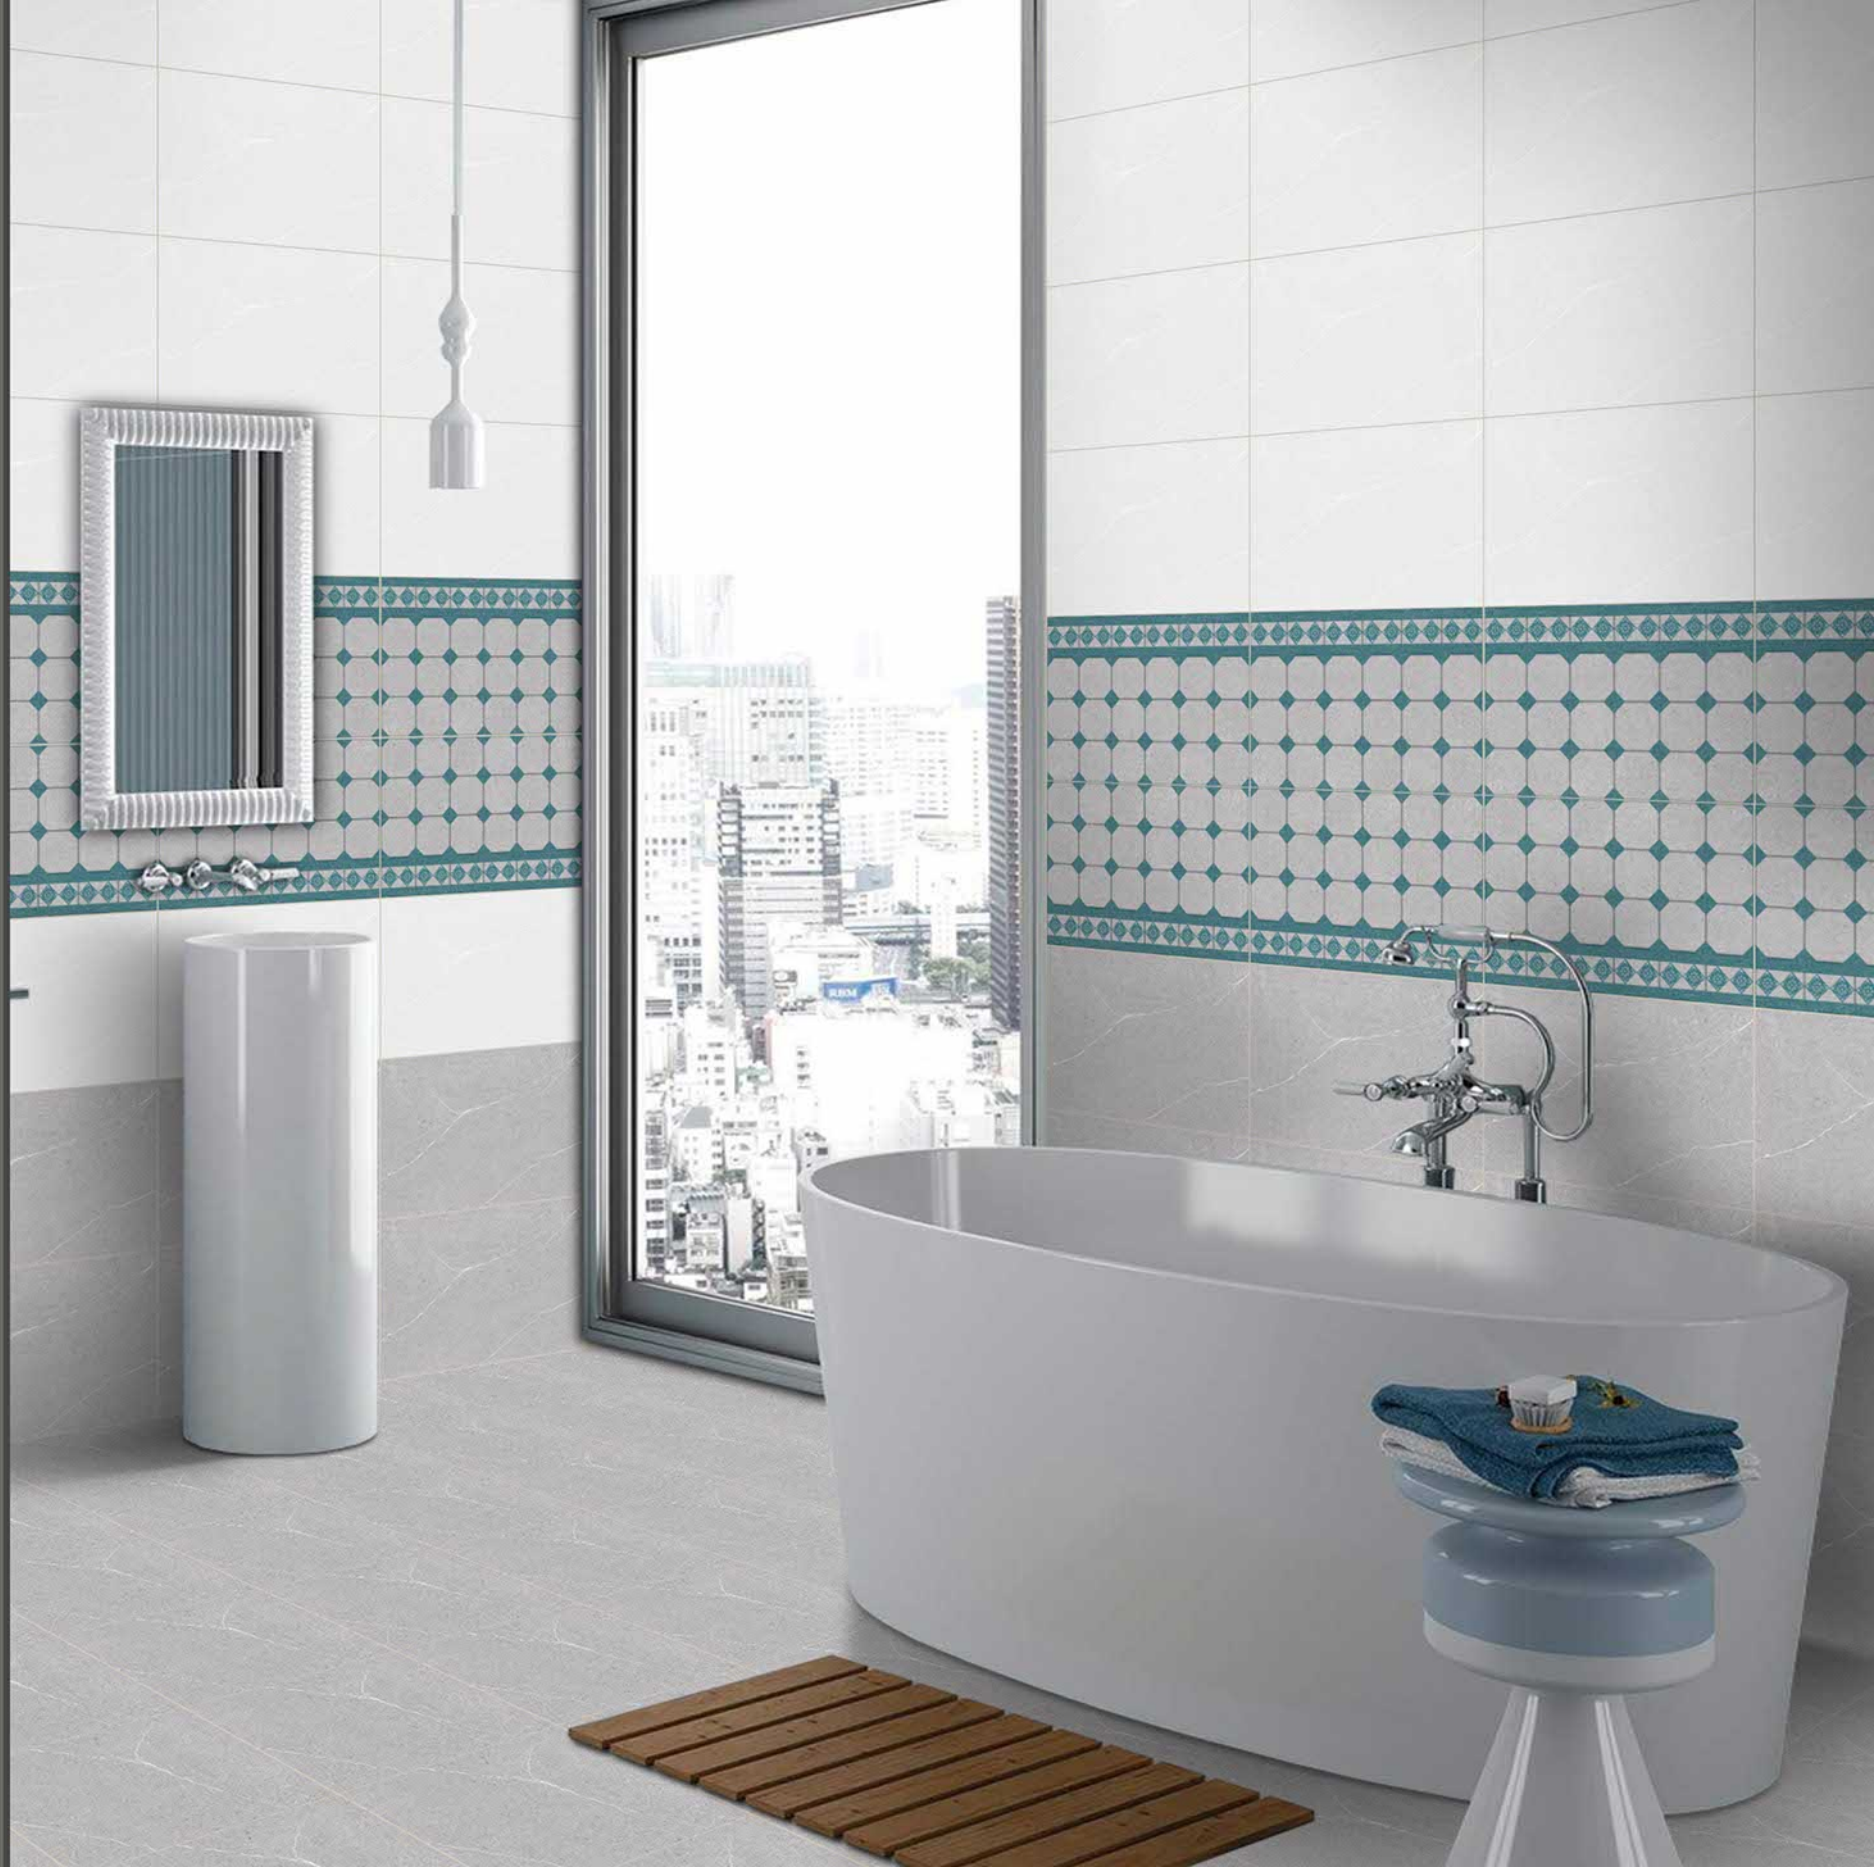

1539-L
1539-HL1
1539-D

1540-L
1540-HL1
1540-D

1541-L
1541-HL1
1541-D

*300mm x 450mm
300mm*