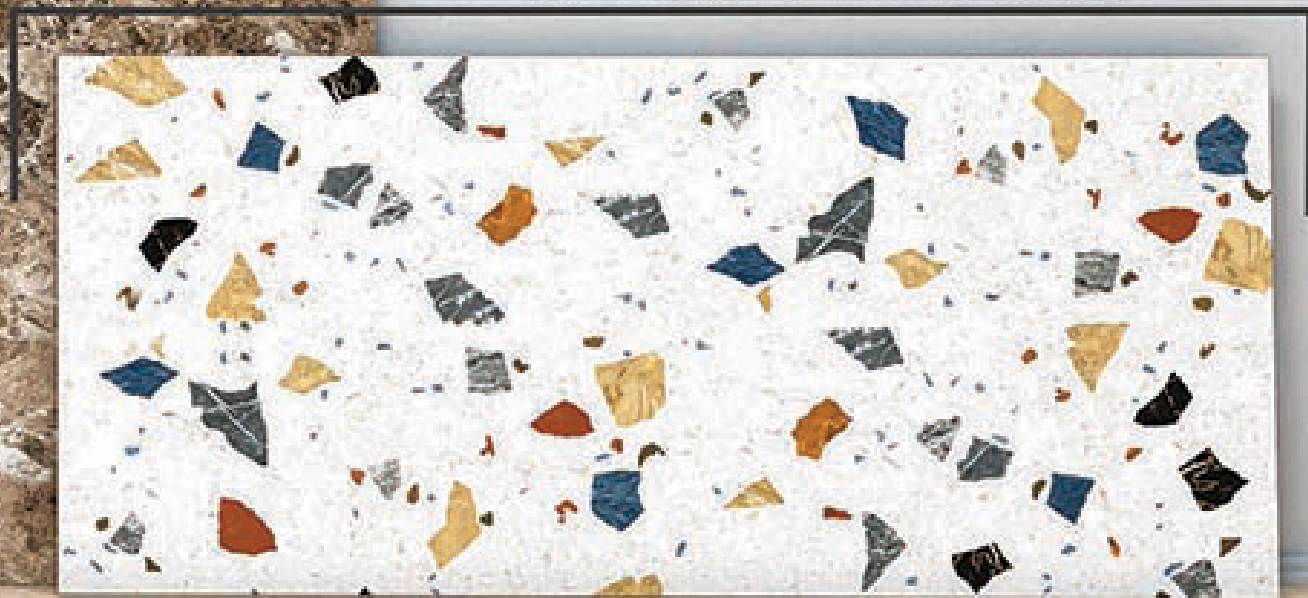

800X1600MM

600x1200MM

800X800MM

600X600MM

“MATERIAL INSPIRATIONS FOR AN INTERIOR DESIGN VOCATION.”

→ CV_01

CARVING_EFFECT

GLAZED VITRIFIED TILES
600X1200 MM
CARVING